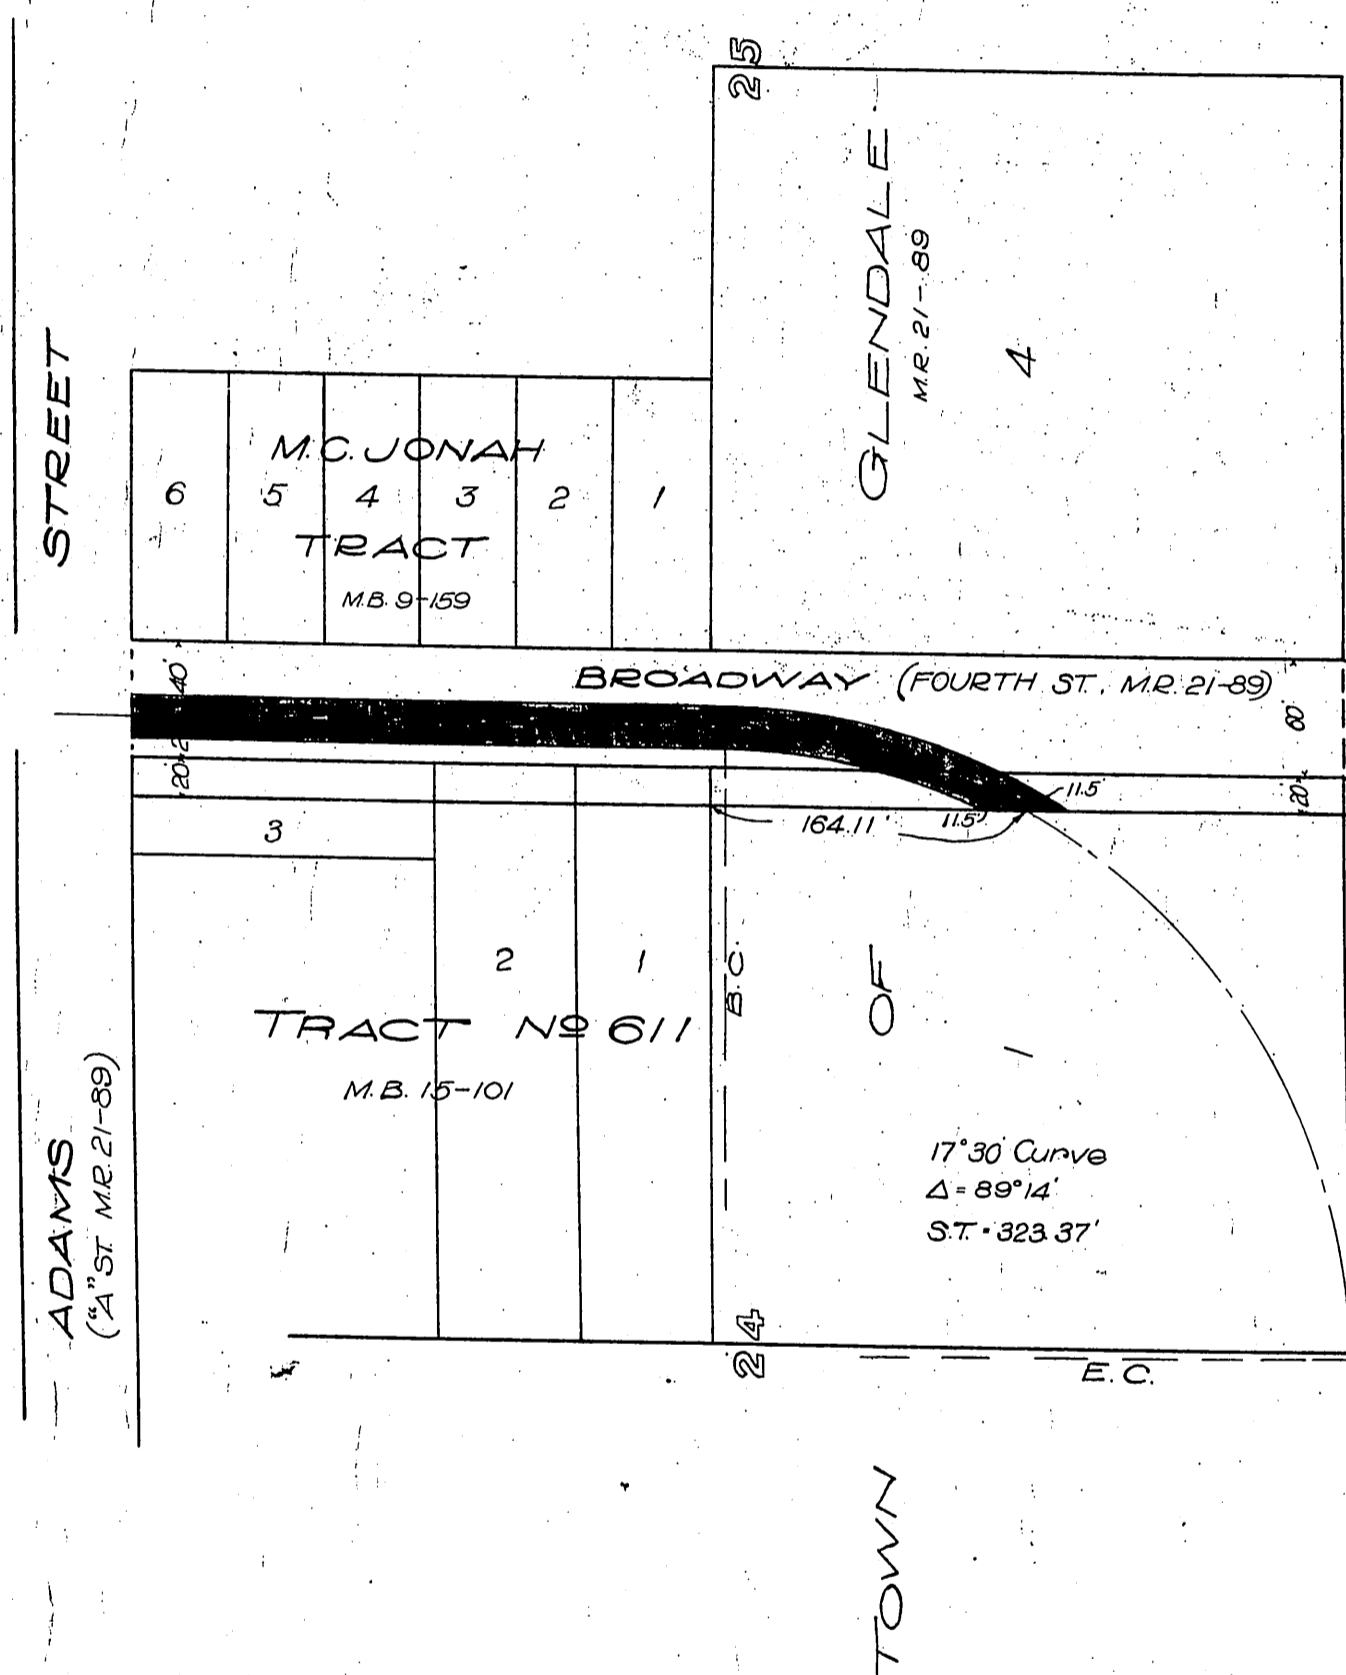

DM-6063-316

316

24

Amelia M. Hout  
-to-  
Pacific Electric Railway Company

Handwritten notes: 316, 777

Scale 1"=100'

Recorded Aug. 7, 1915

A-76