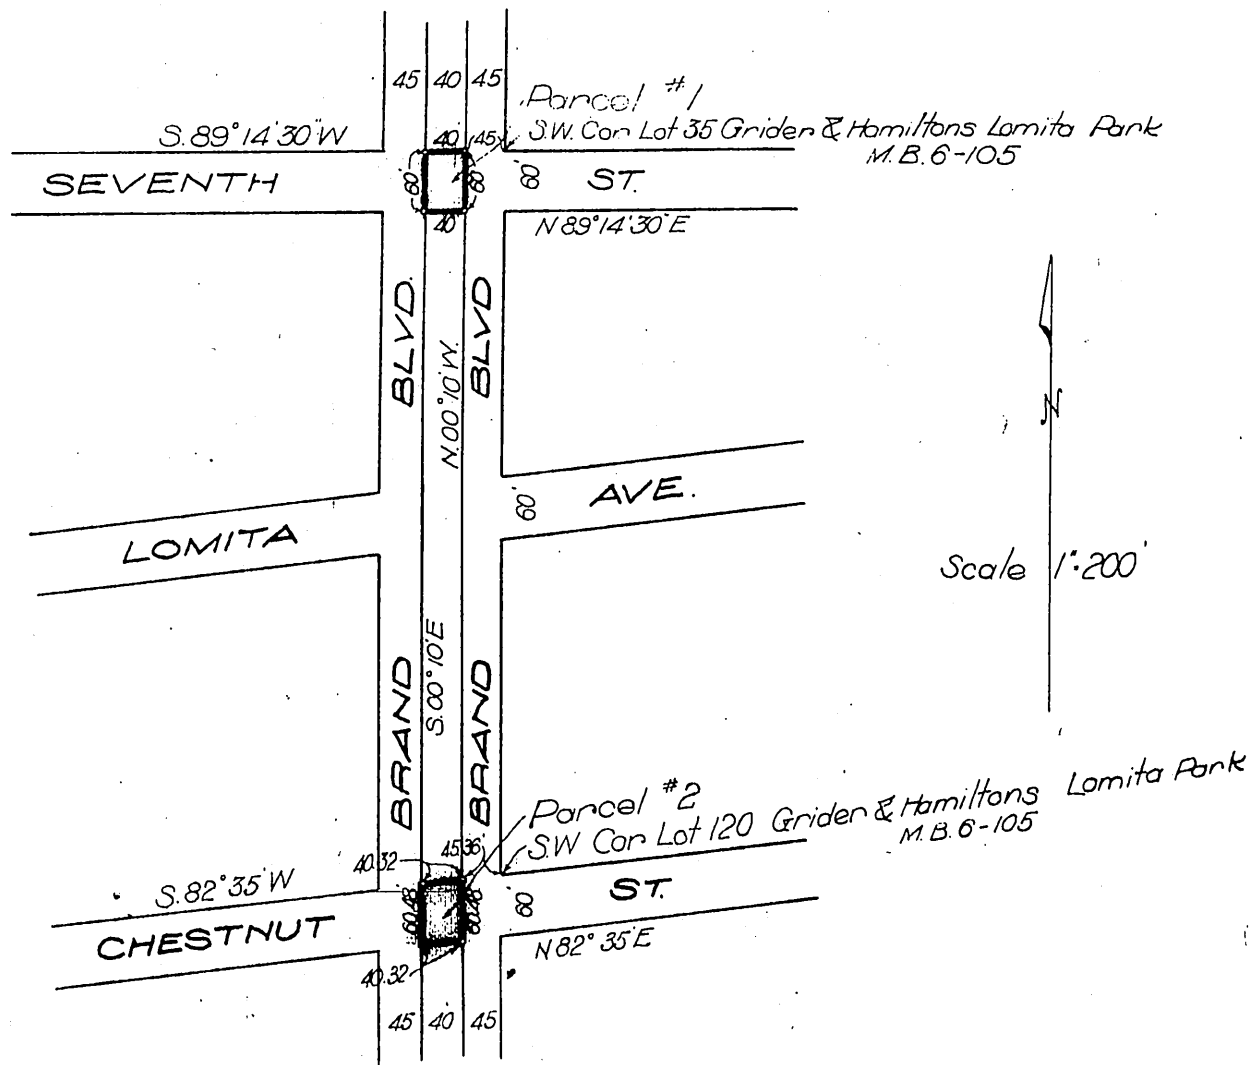

Pacific Electric Railway Co.
~to~
City of Glendale

Scale 1:200

See D: 15-72

Recorded Aug. 4, 1915

sh+41

A77C