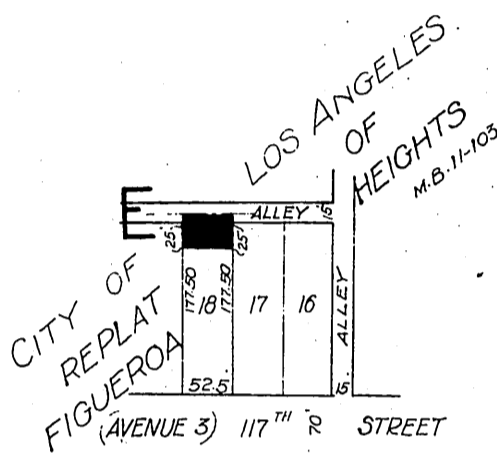

Homer M. Vaughan }
Nina Vaughan } - to - Pacific Electric Railway Co.

N

Scale 1" = 200'

Recorded June 28, 1915

5177 2 A A-205A

see N 27-218