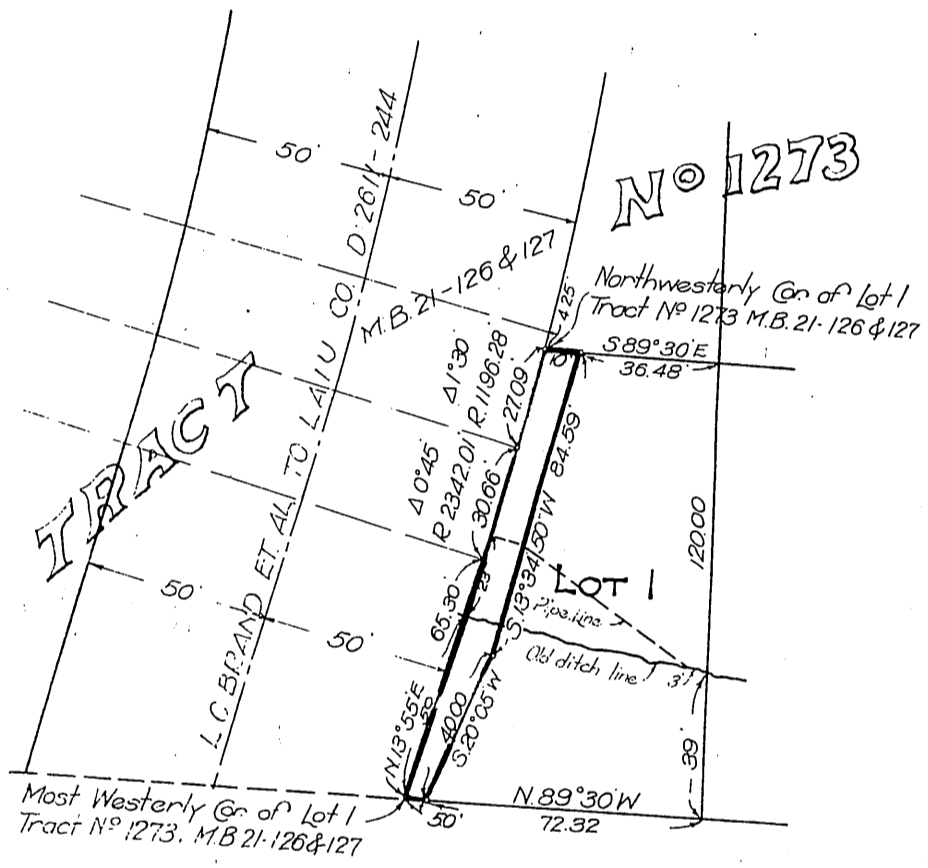

Bessie Levy  
- to -  
Pacific Electric Railway Company

Scale 1" = 50' Oct. 7, 1915  
Oct. 26, 1915

Recorded Jan. 19, 1916

Int. O.K. A-223  
M-11