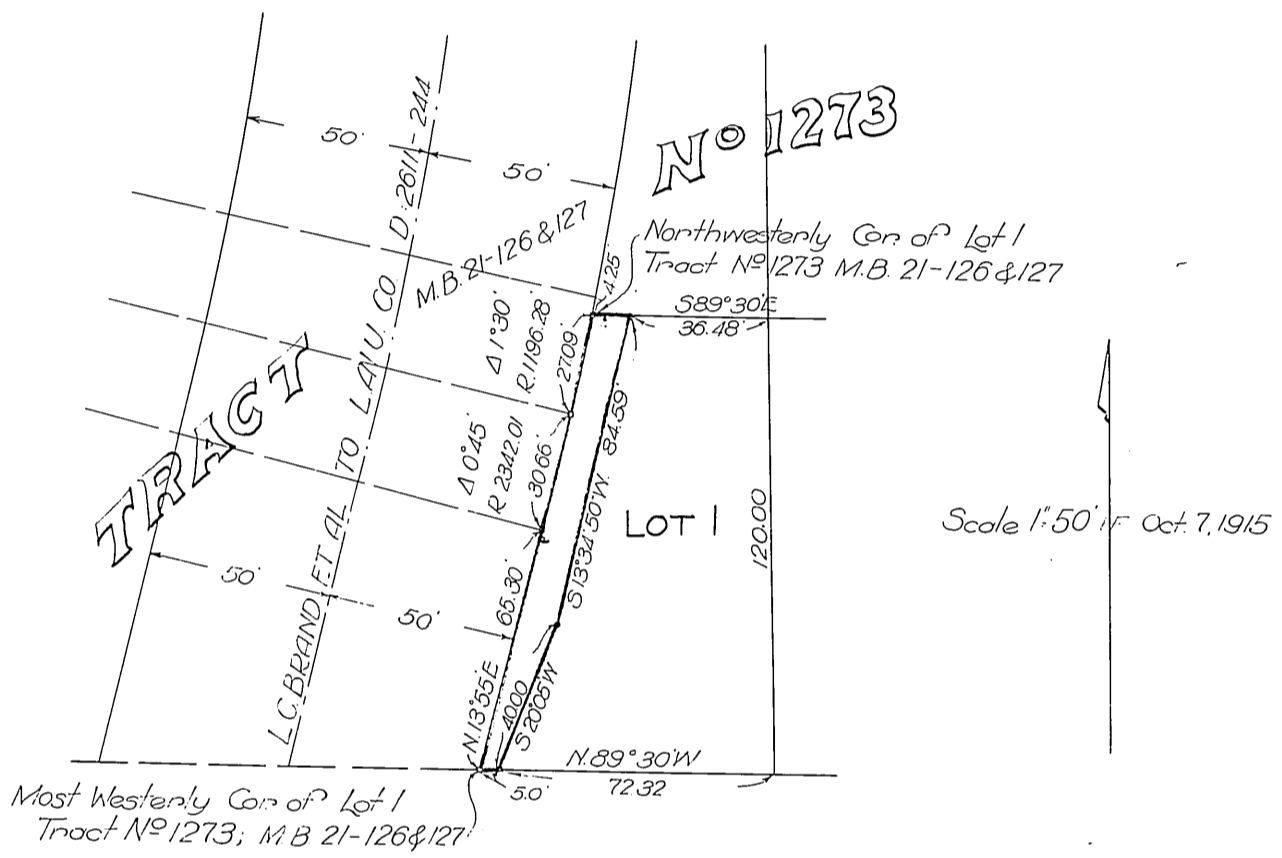

Title Guarantee Trust Co.  
to  
Pacific Electric Ry. Co.

Recorded Jan. 19, 1916