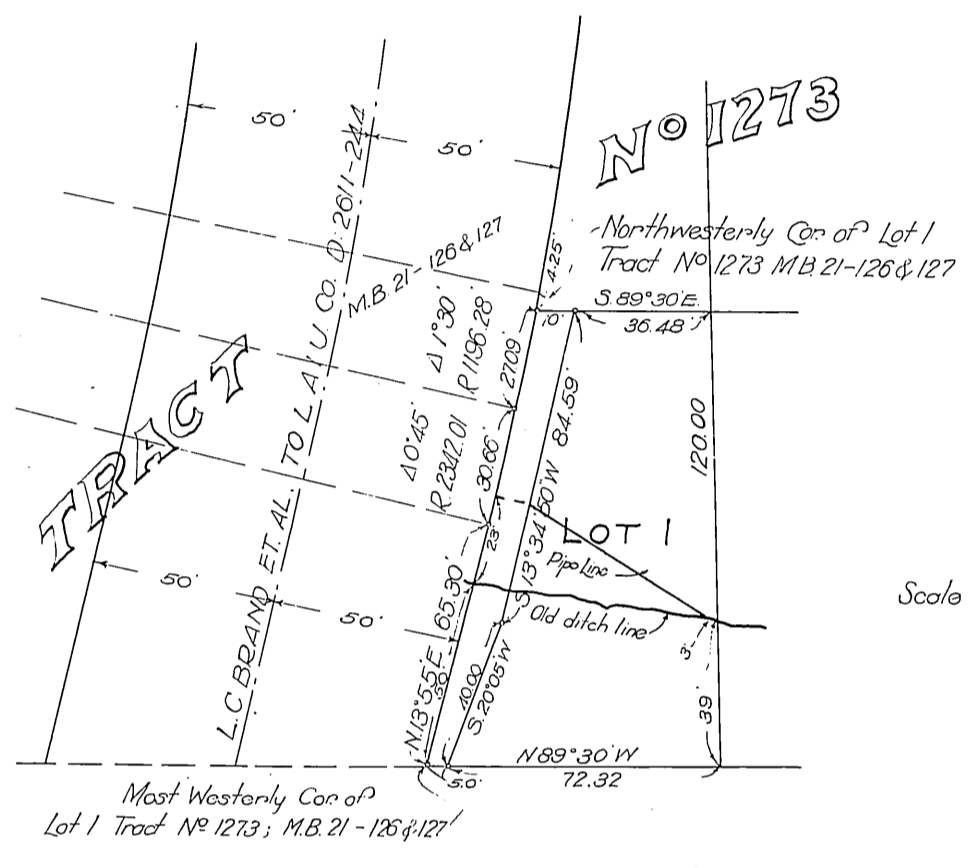

Bessie Levy } ~ to ~ Pacific Electric Ry. Co.
Title Guarantee & Trust Co.

Recorded Jan. 19, 1916

A-220