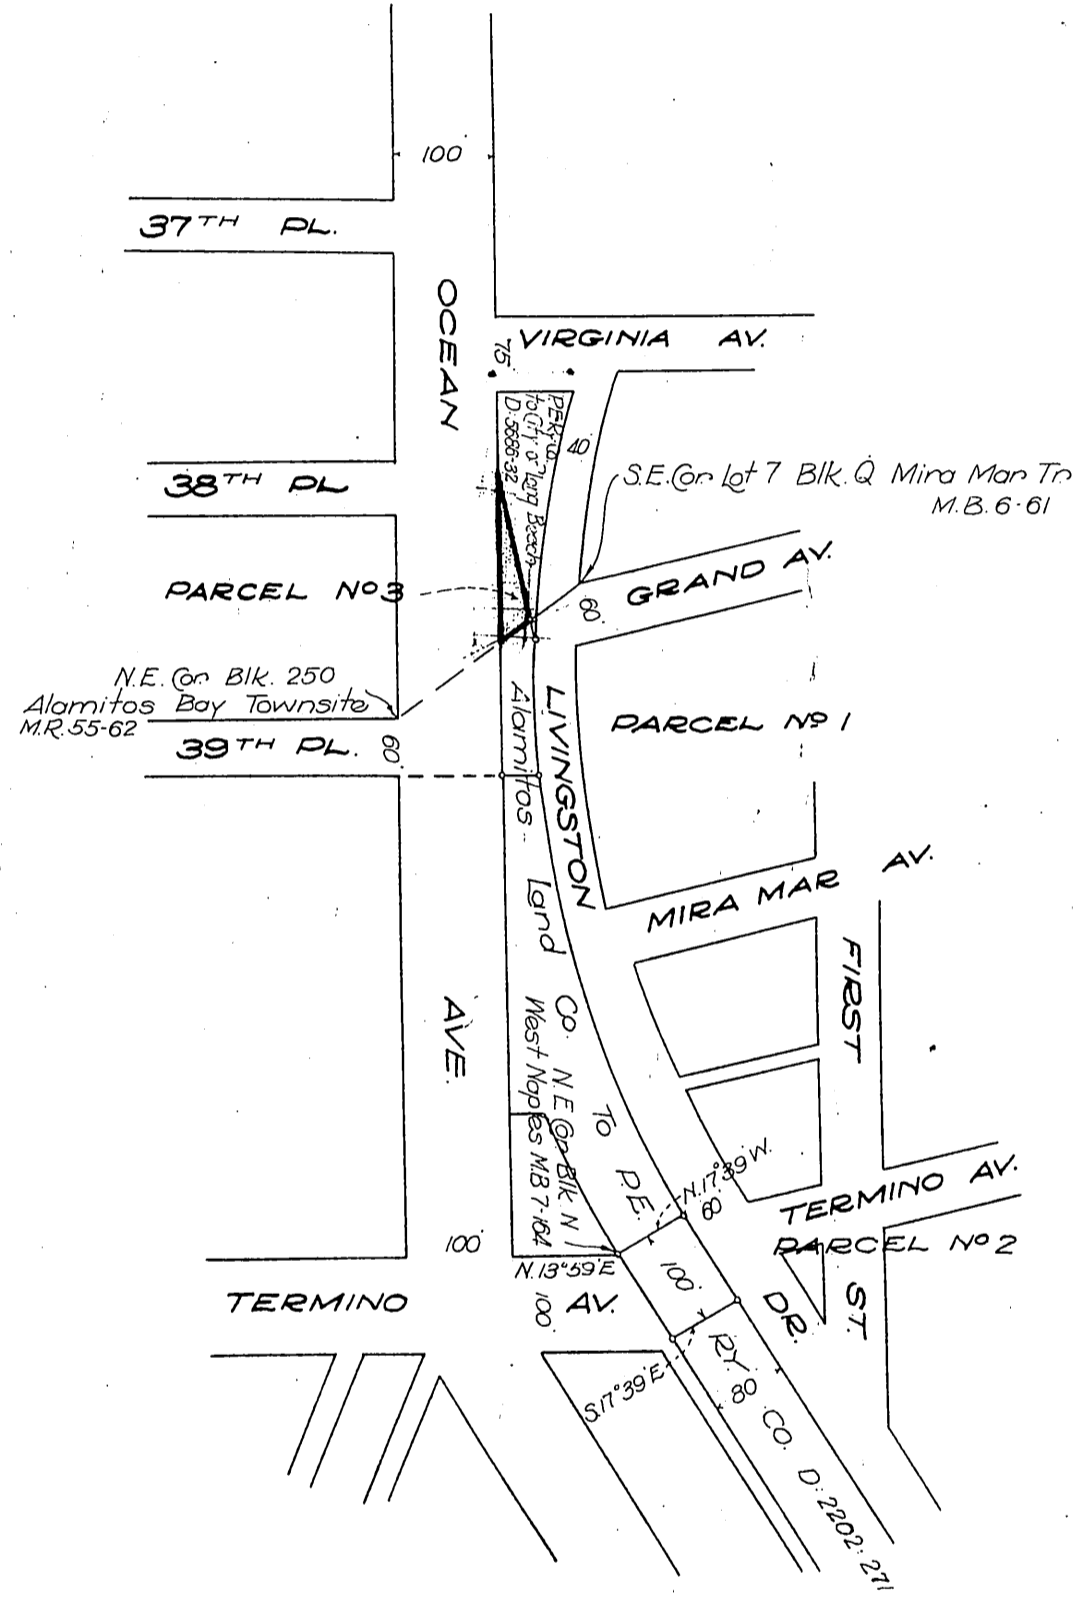

Pacific Electric Railway Company
- to -
City of Long Beach

JM
1/14/16

Scale 1" = 200' HF Nov. 24, 1915

D: 18-142
Recorded Feb 25, 1916

A-136A