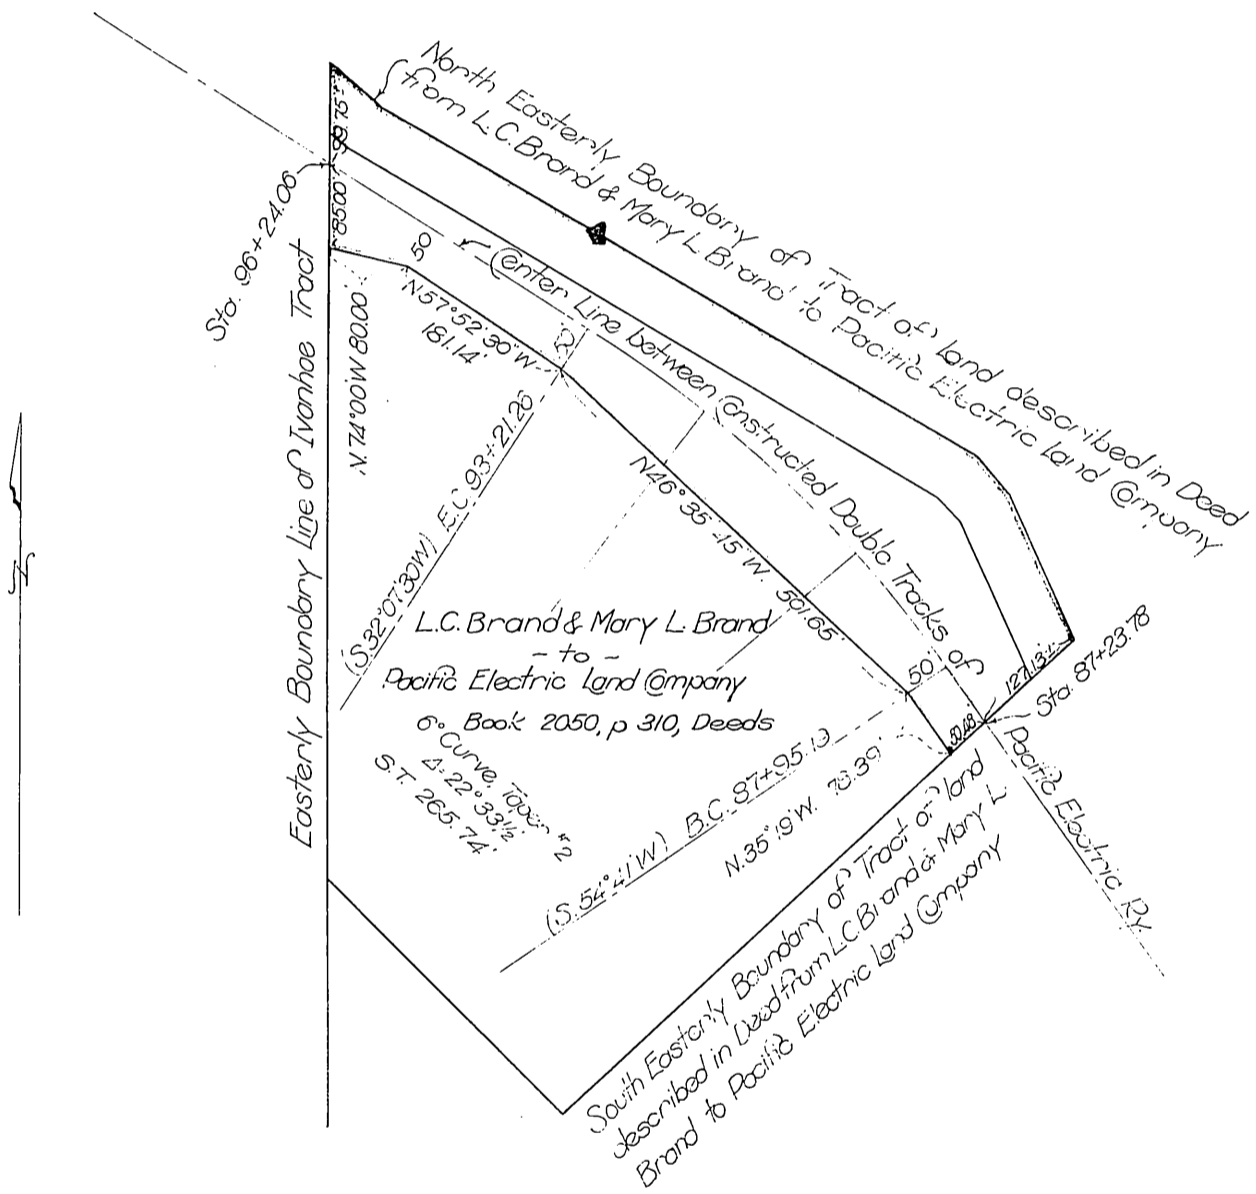

Quitclaim

Pacific Electric Land Company  
~ to ~  
Pacific Electric Railway Company

Scale 200' to One Inch

EXHIBIT "B"

Recorded Mon 12. 1910

A-223

J. O. A.

Surveyor