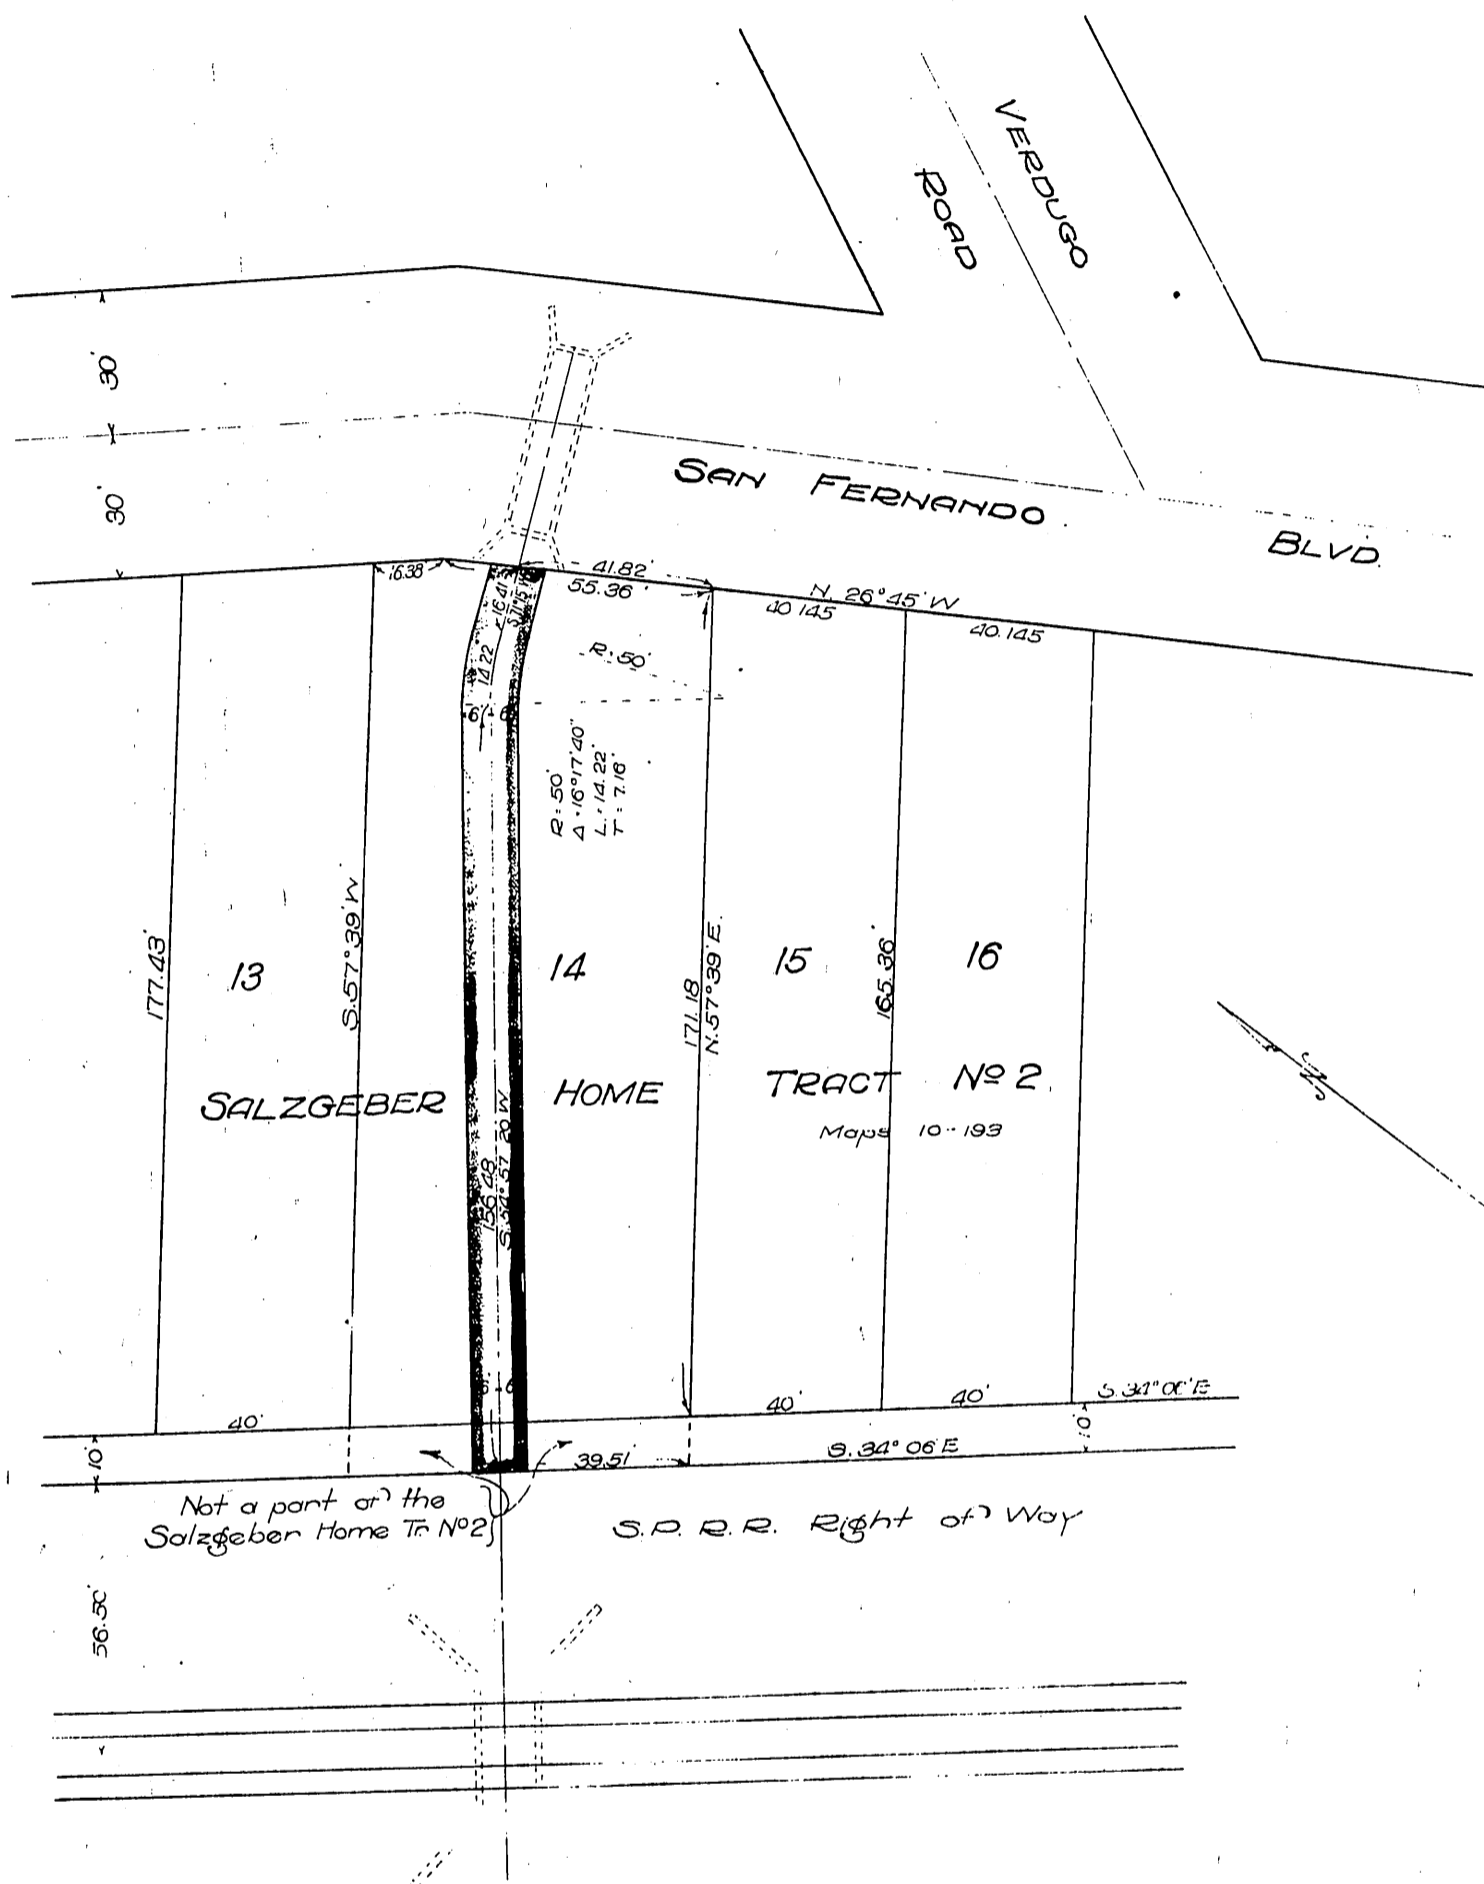

DM 6293-43

430

Carlo Bongiovanni }  
Maria Bongiovanni } ~ to - City of Los Angeles  
Jane Stewardson - Mortgagee }

27

MAP OF  
storm sewer and right of way between San  
Fernando Blvd and S.P.R.R. Right of Way of  
Verdugo

Scale 1" = 100'

Recorded June 11, 1910

D:6293