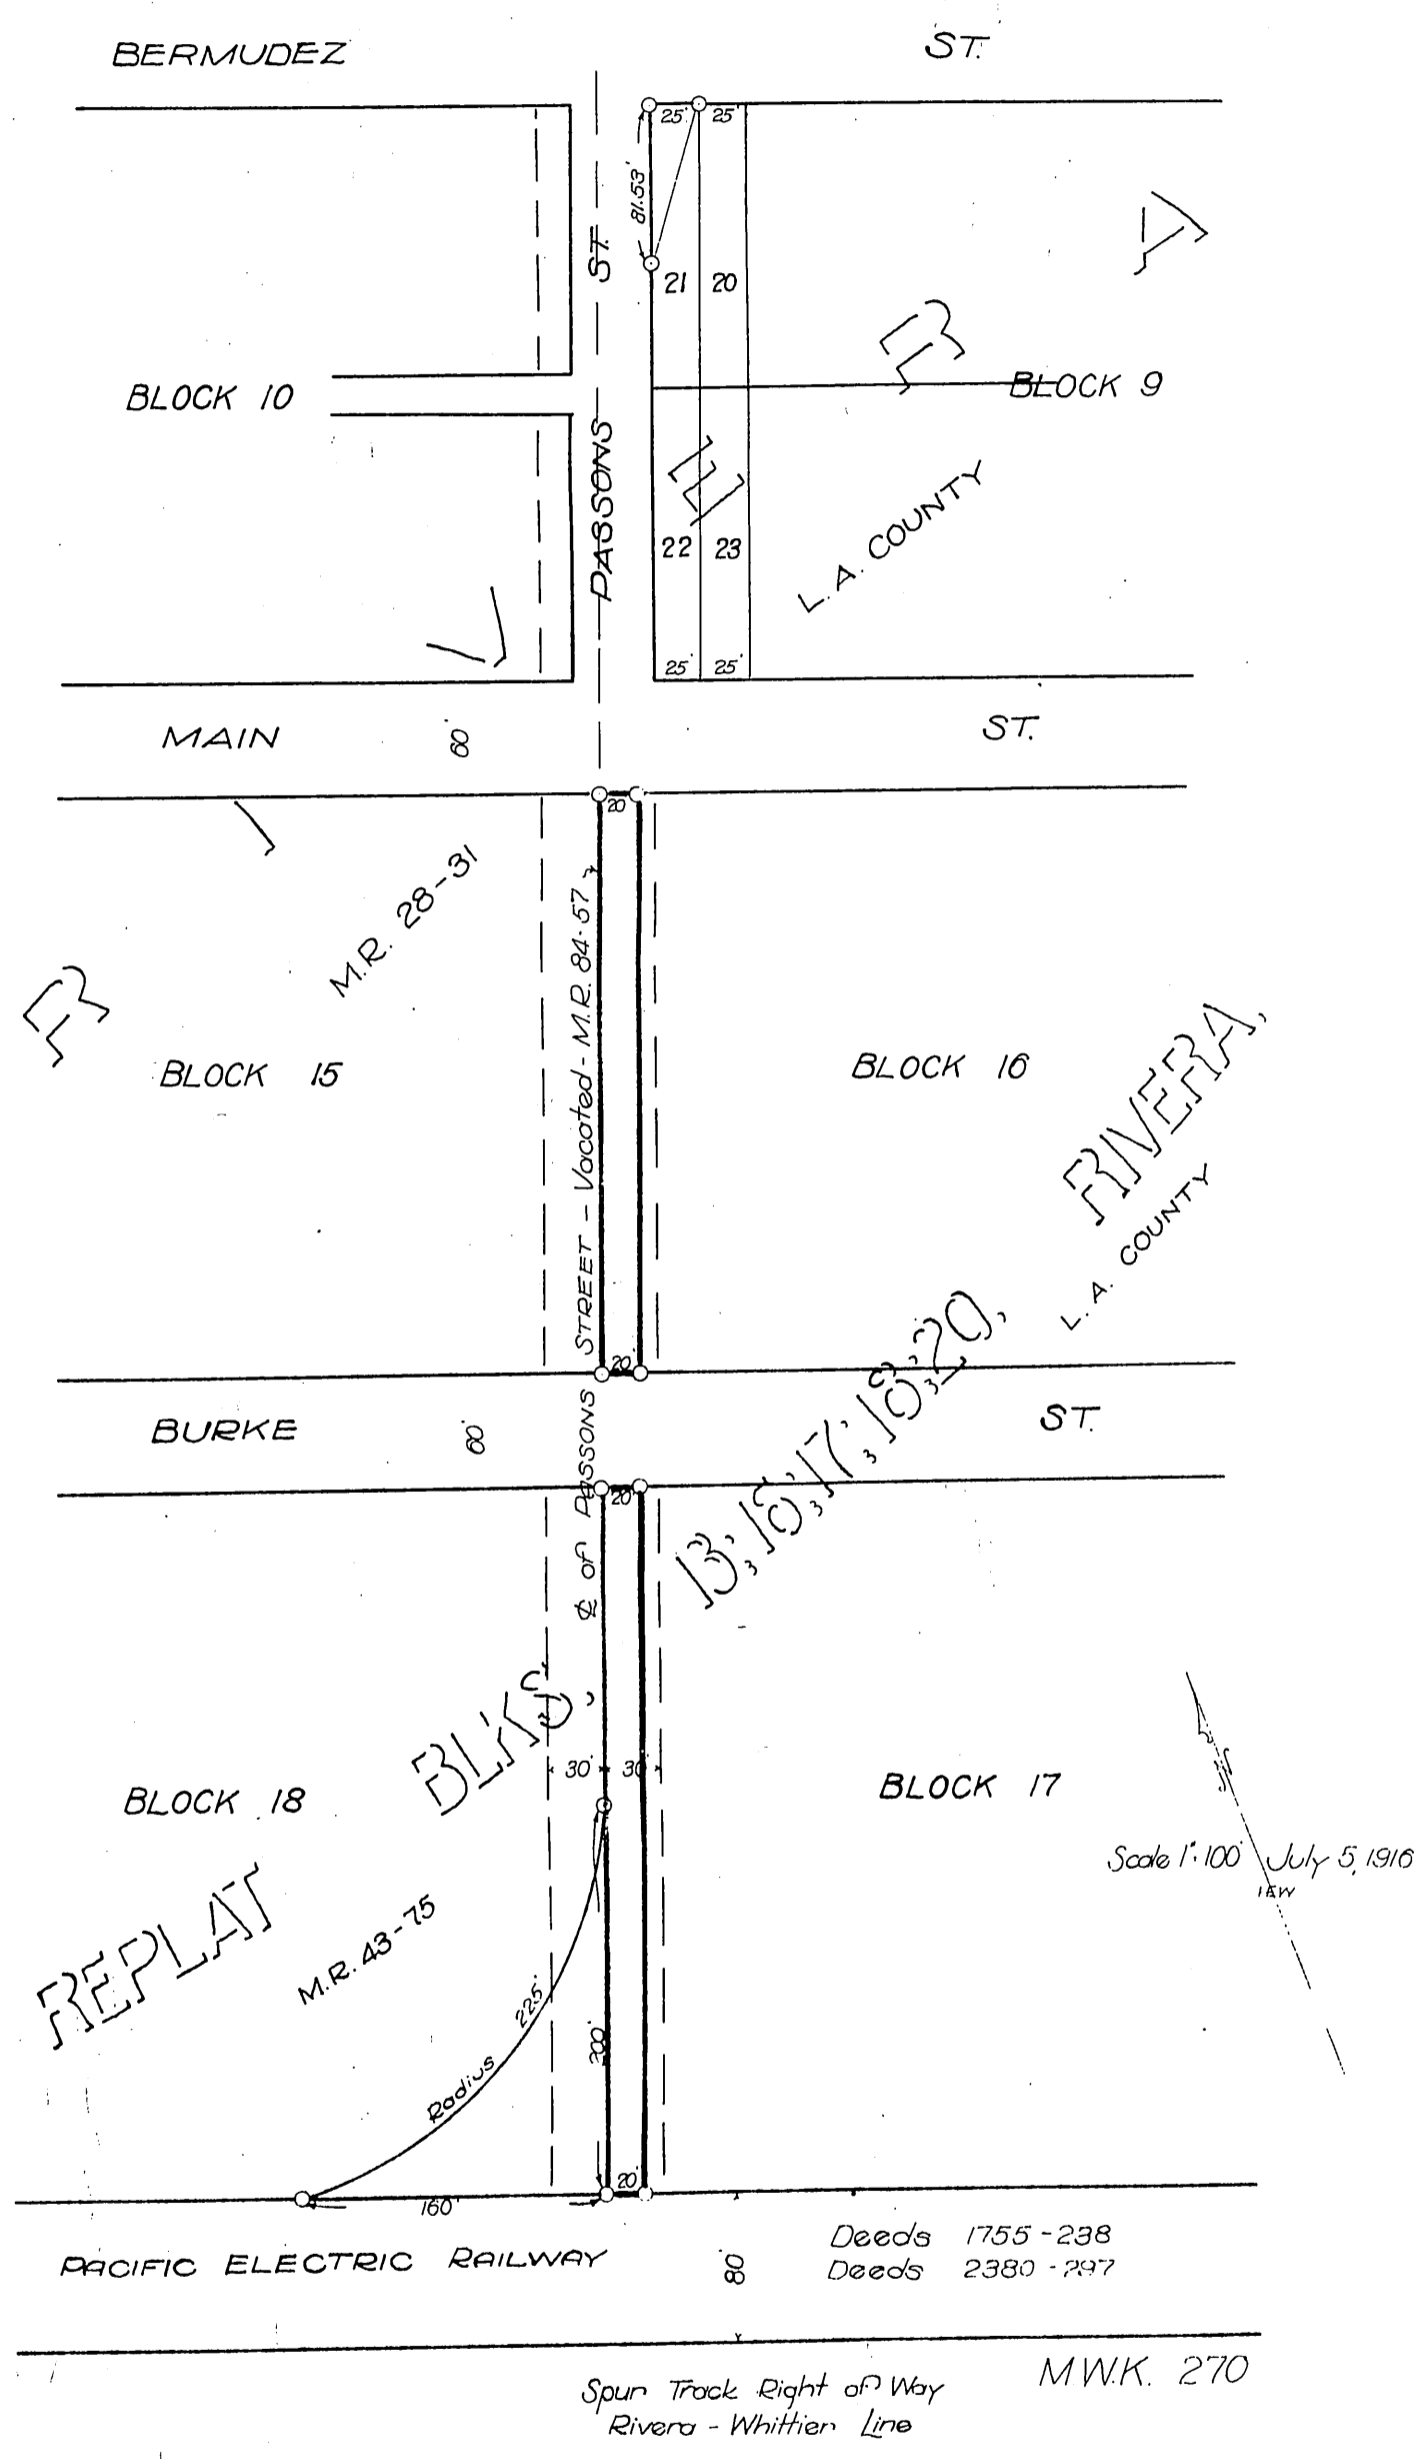

DM 6334-323

69

Eulalia Shade } to Pacific Electric Railway Company  
J. A. Shade }

Scale 1"=100' July 5, 1916  
12W

Spur Track Right of Way  
Rivera - Whittier Line  
MW.K. 270

Recorded Sept. 29, 1916.

A-118