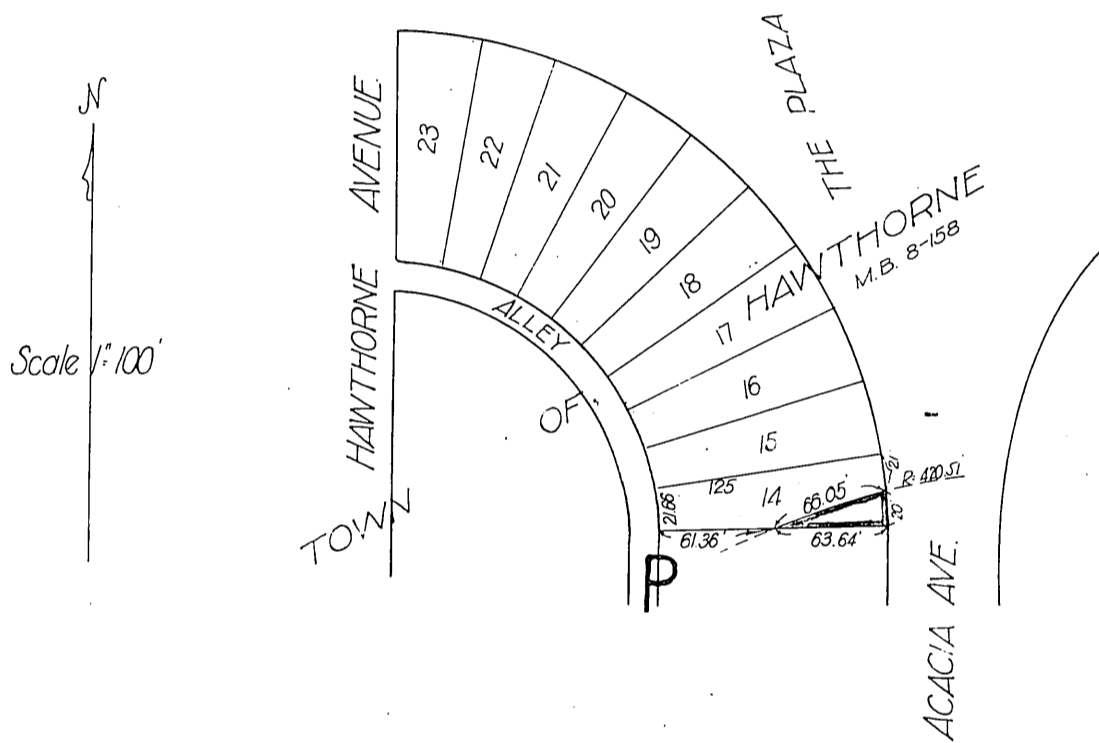

Pacific Electric Land Company
- to -
Wm. Thos. Toolan

Recorded Nov. 1, 1916.

A-161

See 2188

D:6384