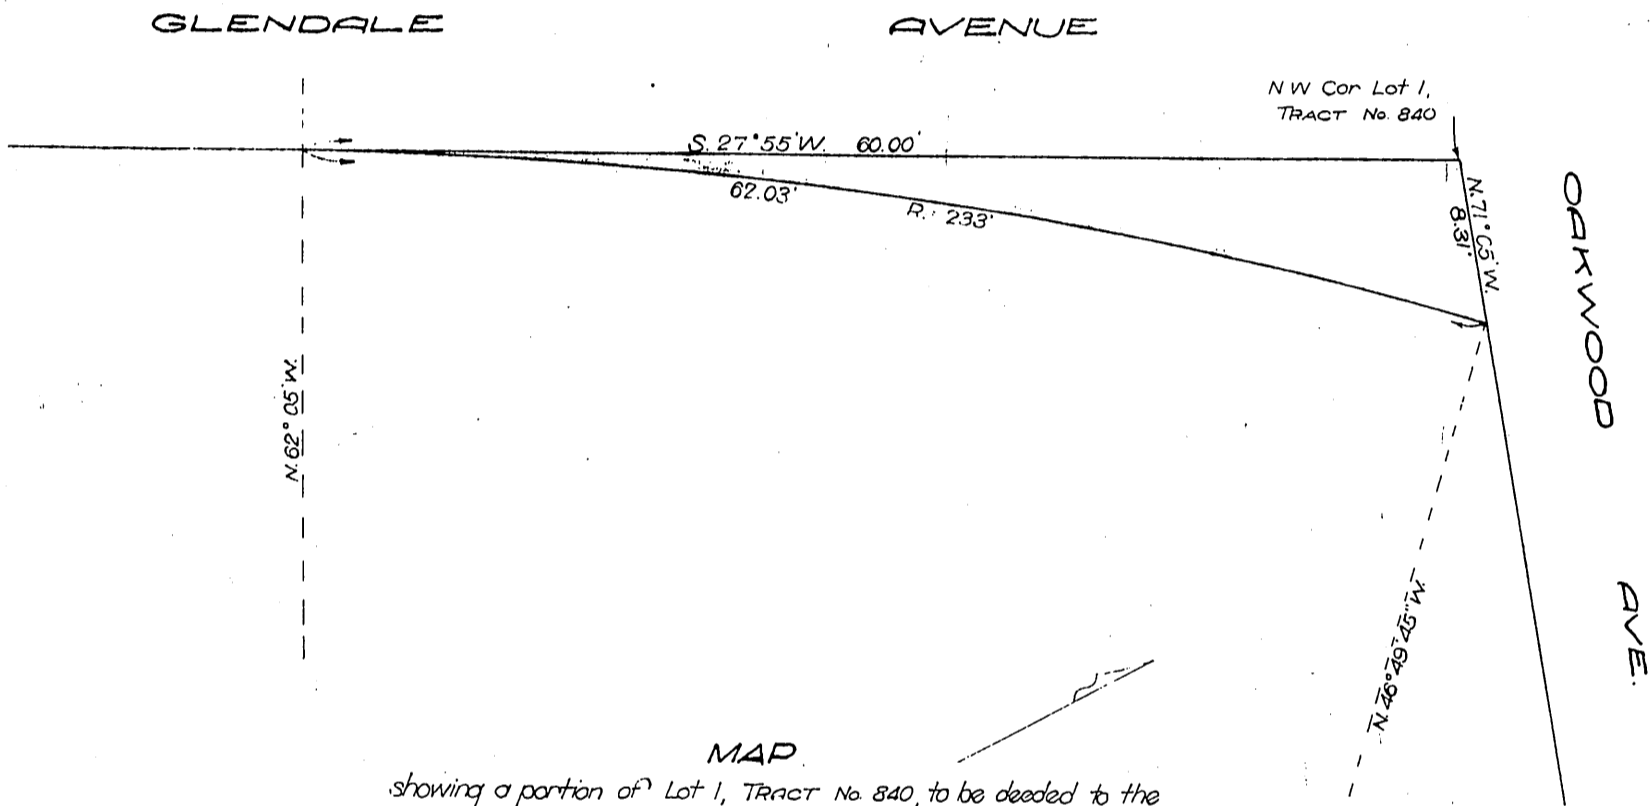

Joe Melcozer } to - City of Glendale  
Emma Melcozer }

MAP  
showing a portion of Lot 1, Tract No 840, to be deeded to the  
CITY OF GLENDALE, CAL.

E.M. Lynch  
Sept 1916

City Engineer  
Scale 1" = 10'

D: 12-126.

A-76

Recorded Feb. 9, 1917

Sh. 41

D: 6408