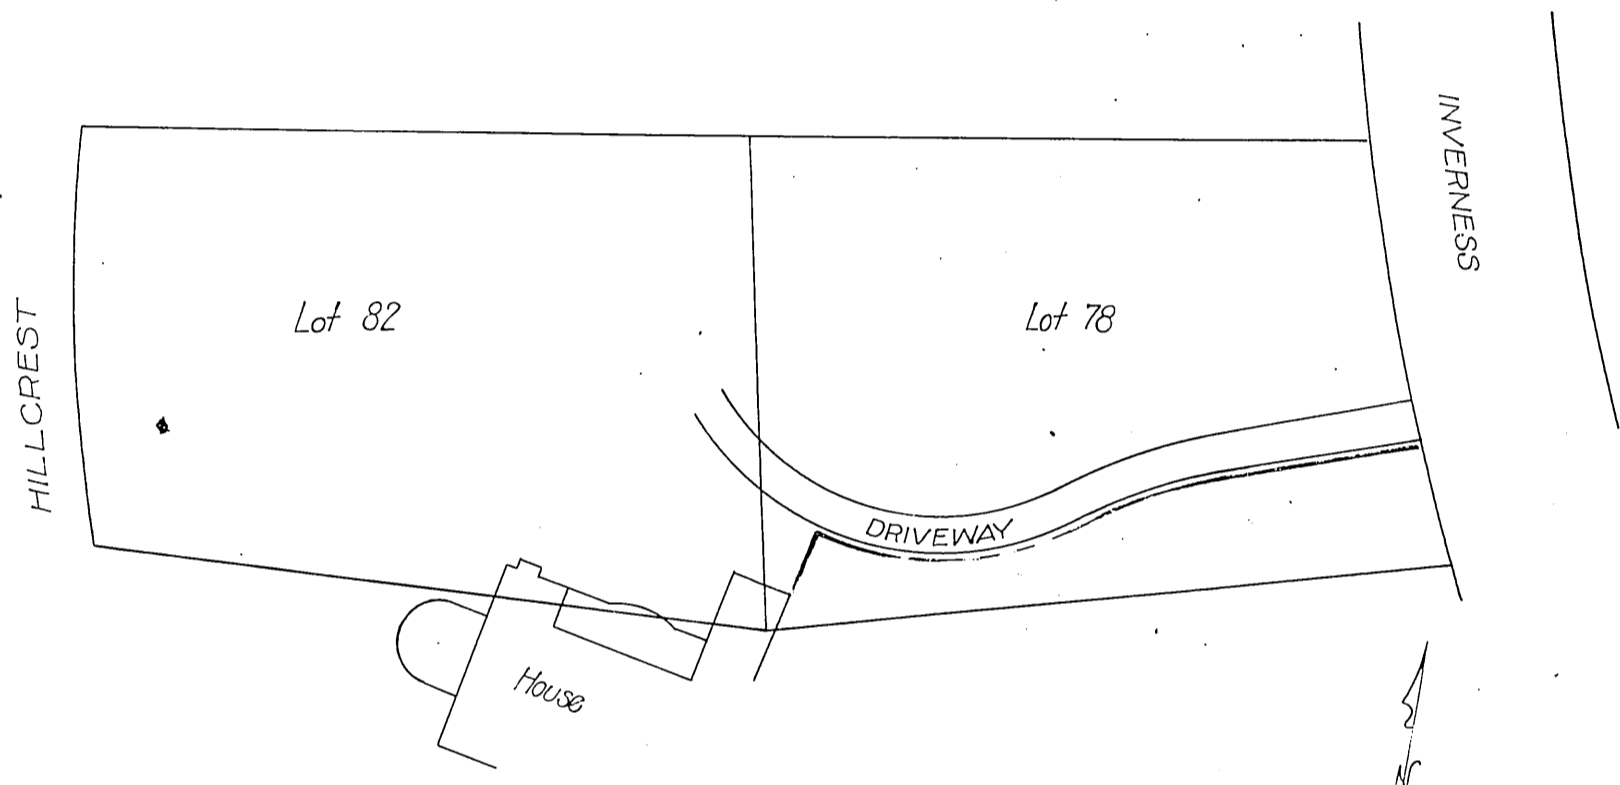

Harry Chandler }
Marion Otis Chandler } to Pacific Light & Power Corp

Location of CONDUIT
 Lot 78 of HILLHURST PARK TR
 Scale 1"=60' Date 12-19-16
 PACIFIC LIGHT & POWER CORPORATION

Recorded Jan. 4, 1917.