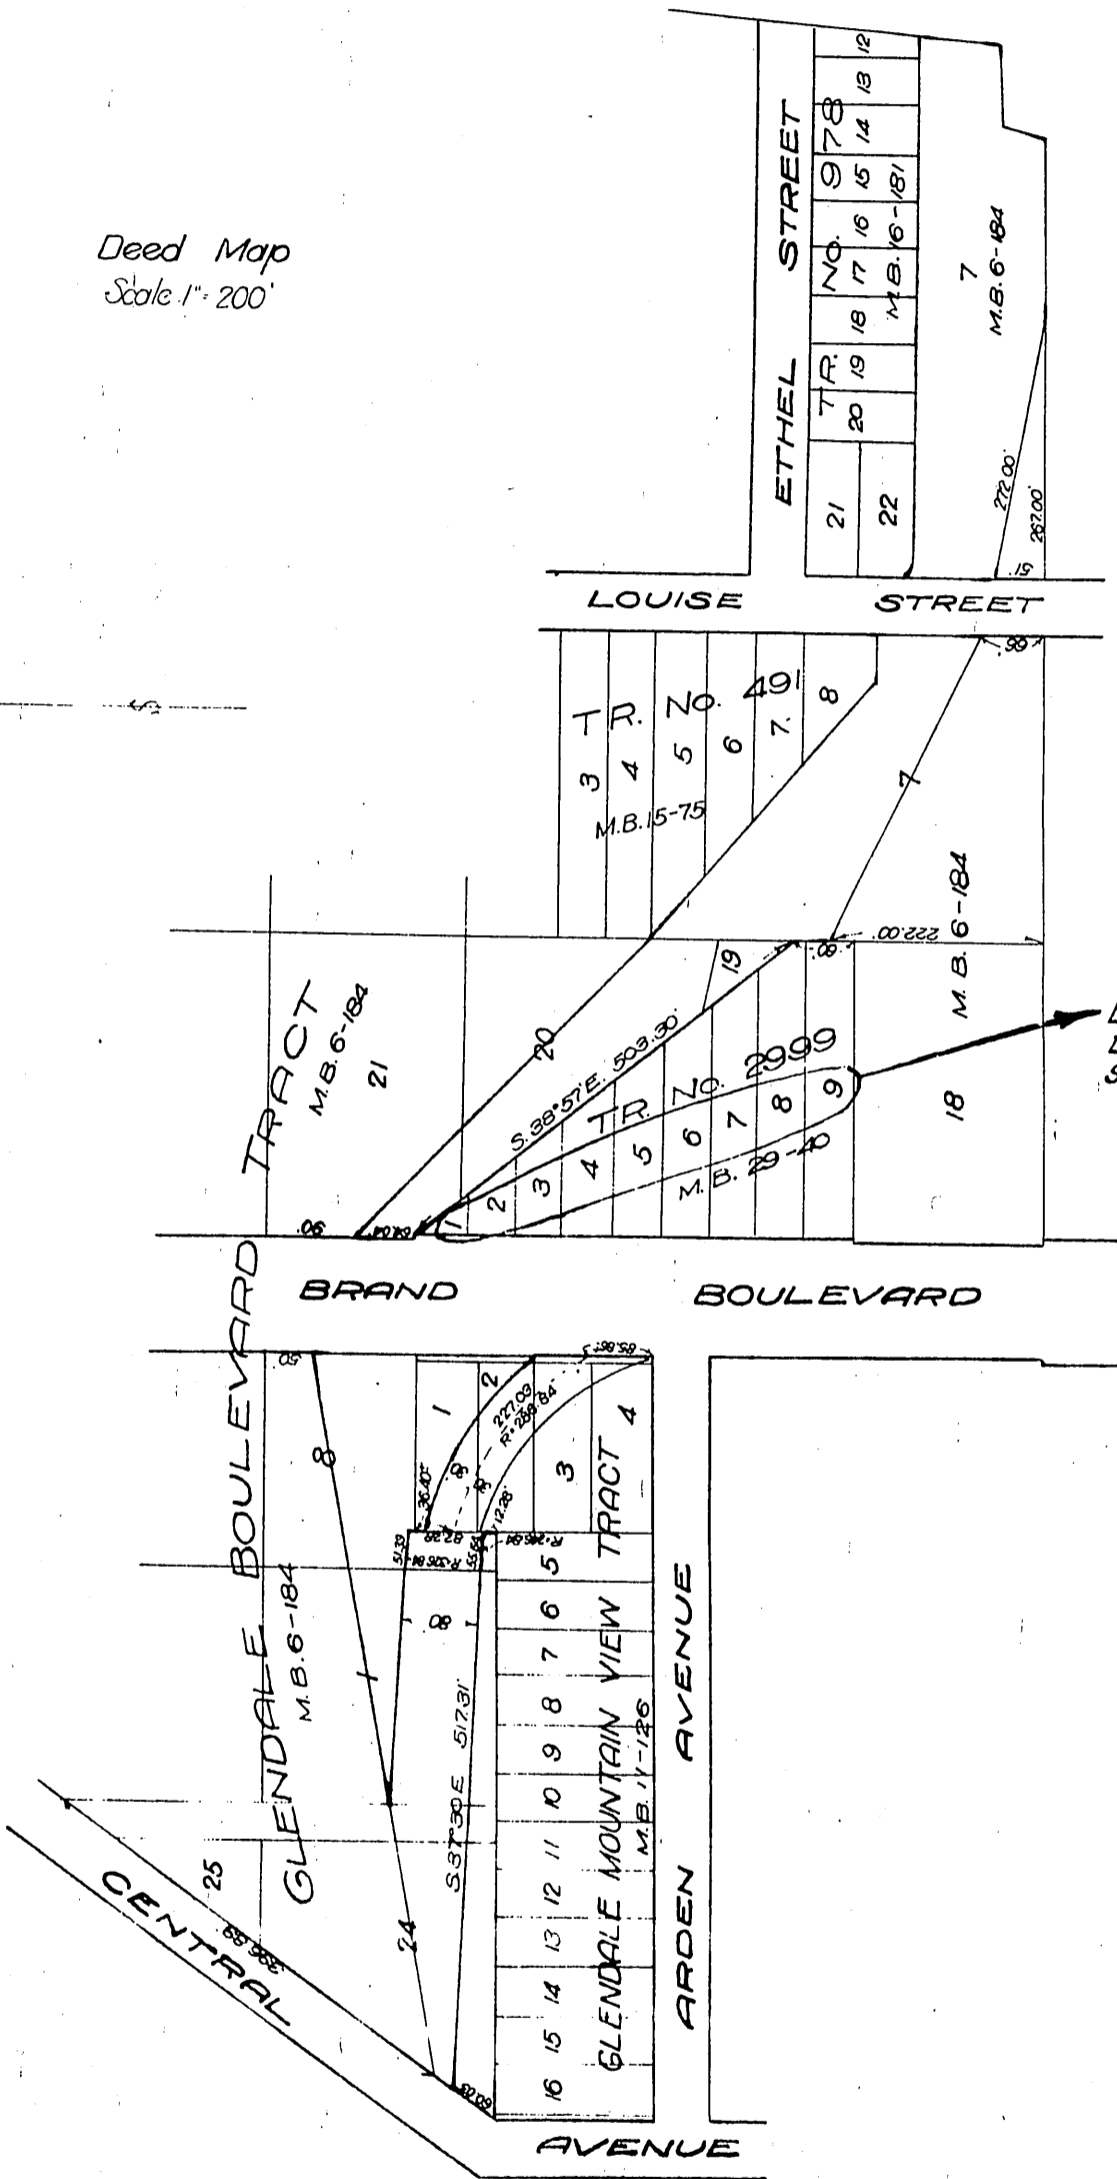

L.C. Brand
Mary Louise Brand } to City of Glendale
Huntington Land & Improvement Co.

Deed Map
Scale 1" = 200'

Lots numbered thus on original Deed Map. For correct lot numbers see Tr. 2999 - M.B. 29-40. Co. Sur. 1-30-33

Recorded Apr. 12, 1917.

2:18-143
1-1-1917