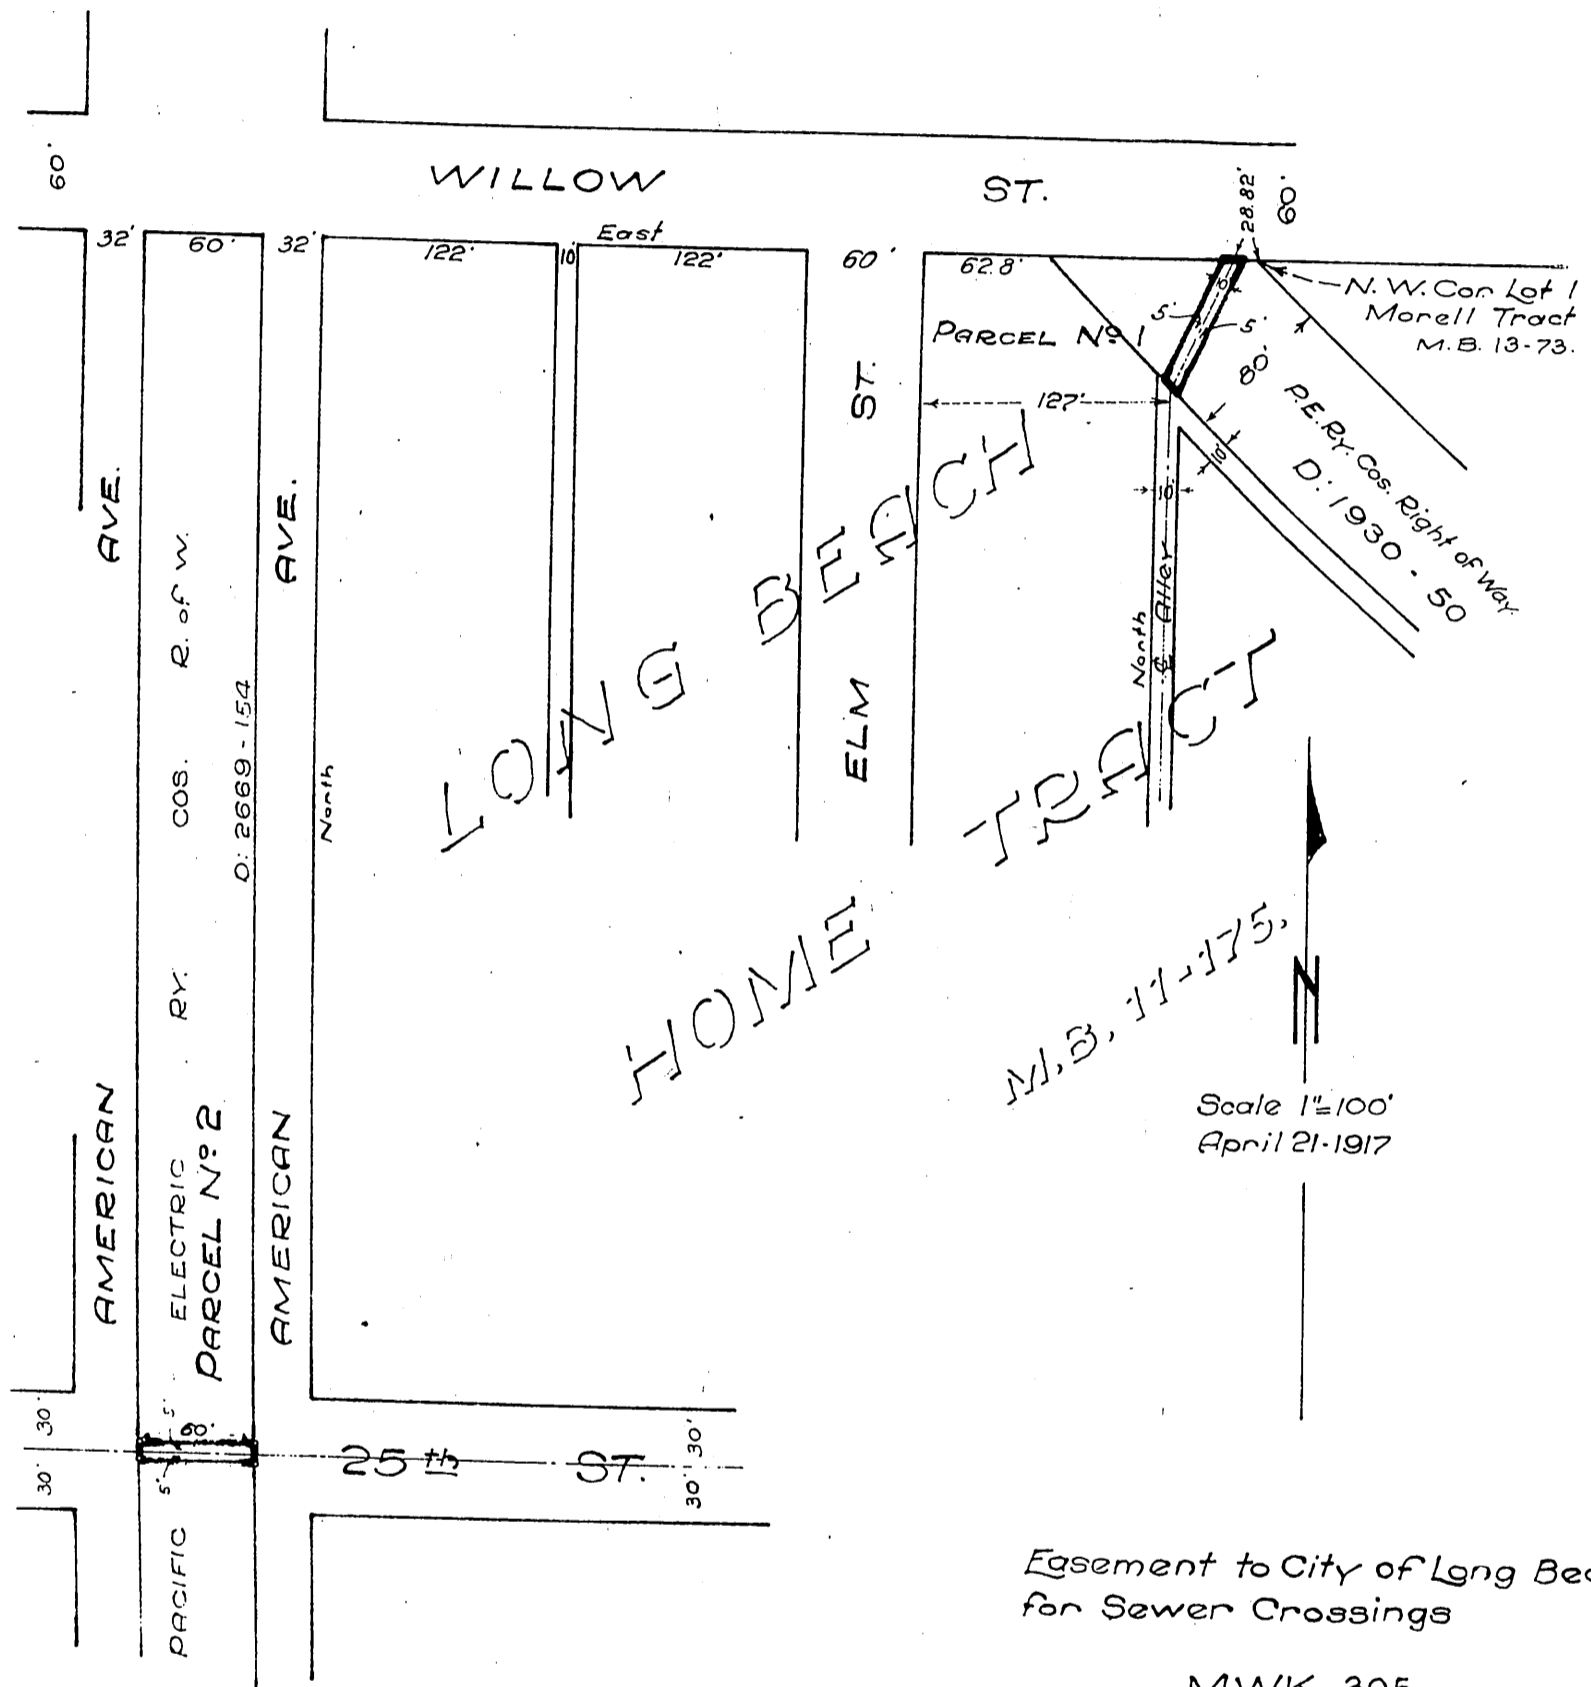

Pacific Electric Railway Co.  
to  
City of Long Beach

Scale 1"=100'  
April 21-1917

Easement to City of Long Beach  
for Sewer Crossings

MWK 305

Parcel 1 quitclaimed by City of Long Beach. D:72-246 O.R. 8291-100.

Recorded Aug. 17-1917