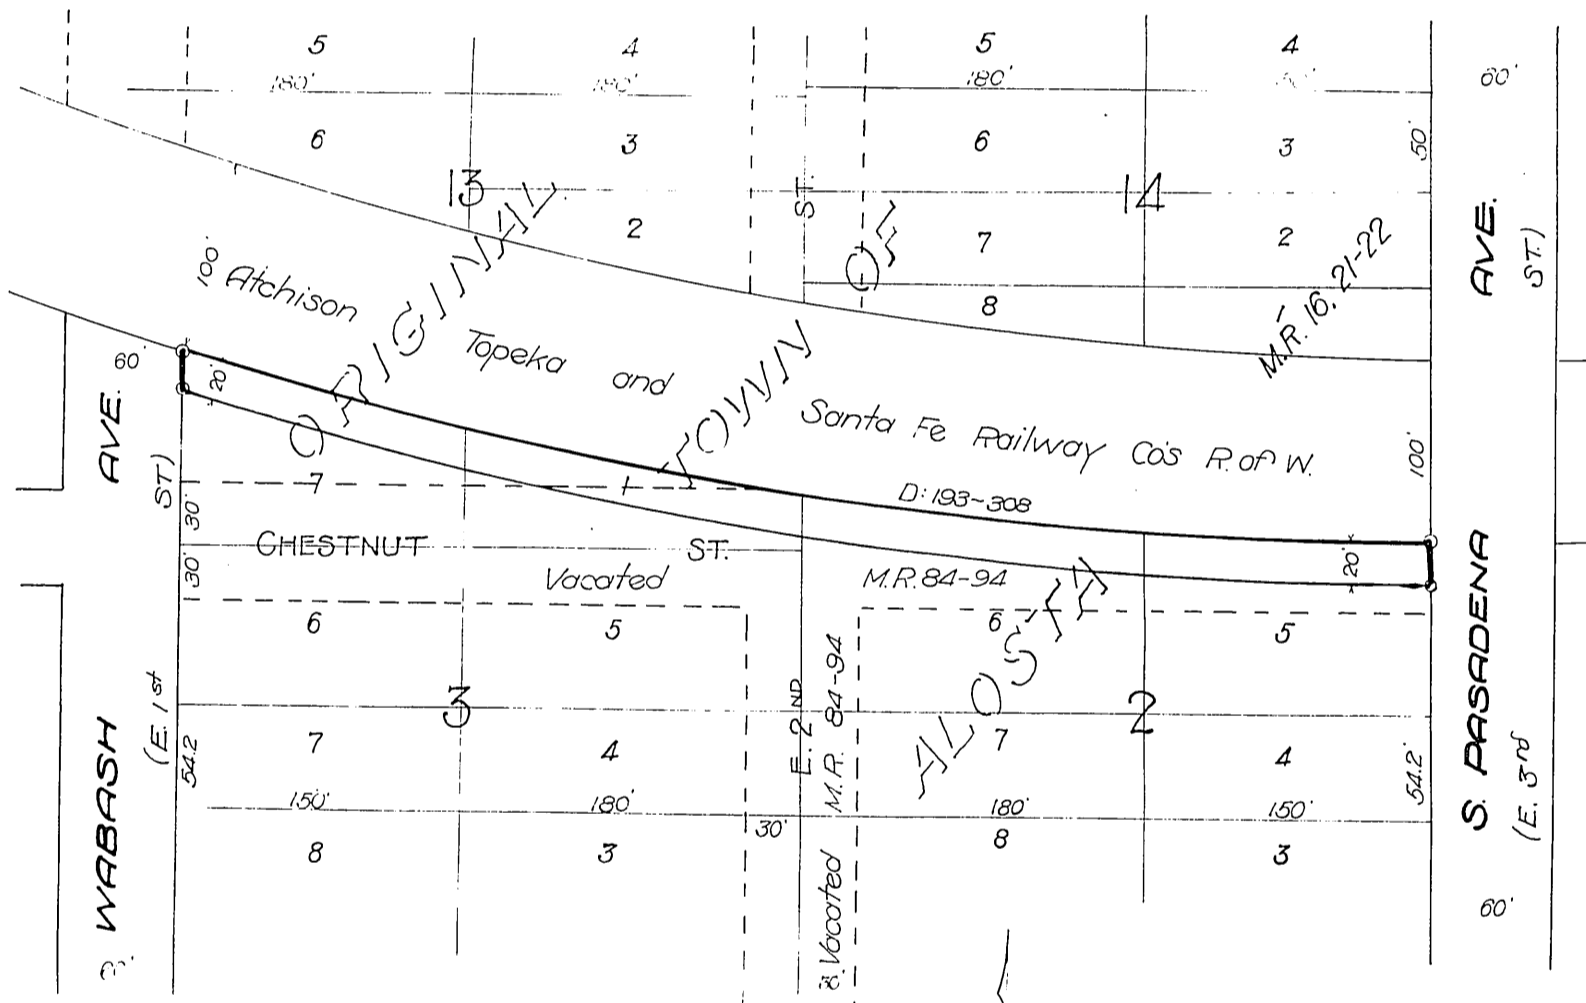

Israel Penrod }
 Rebecca Penrod } ~ to ~ Pacific Electric Land Co.

Scale 1 in. = 100 ft.
 April 12, 1917

Property to be acquired
 City of Glendora
 M.W.K. 301

Recorded May, 21, 1917