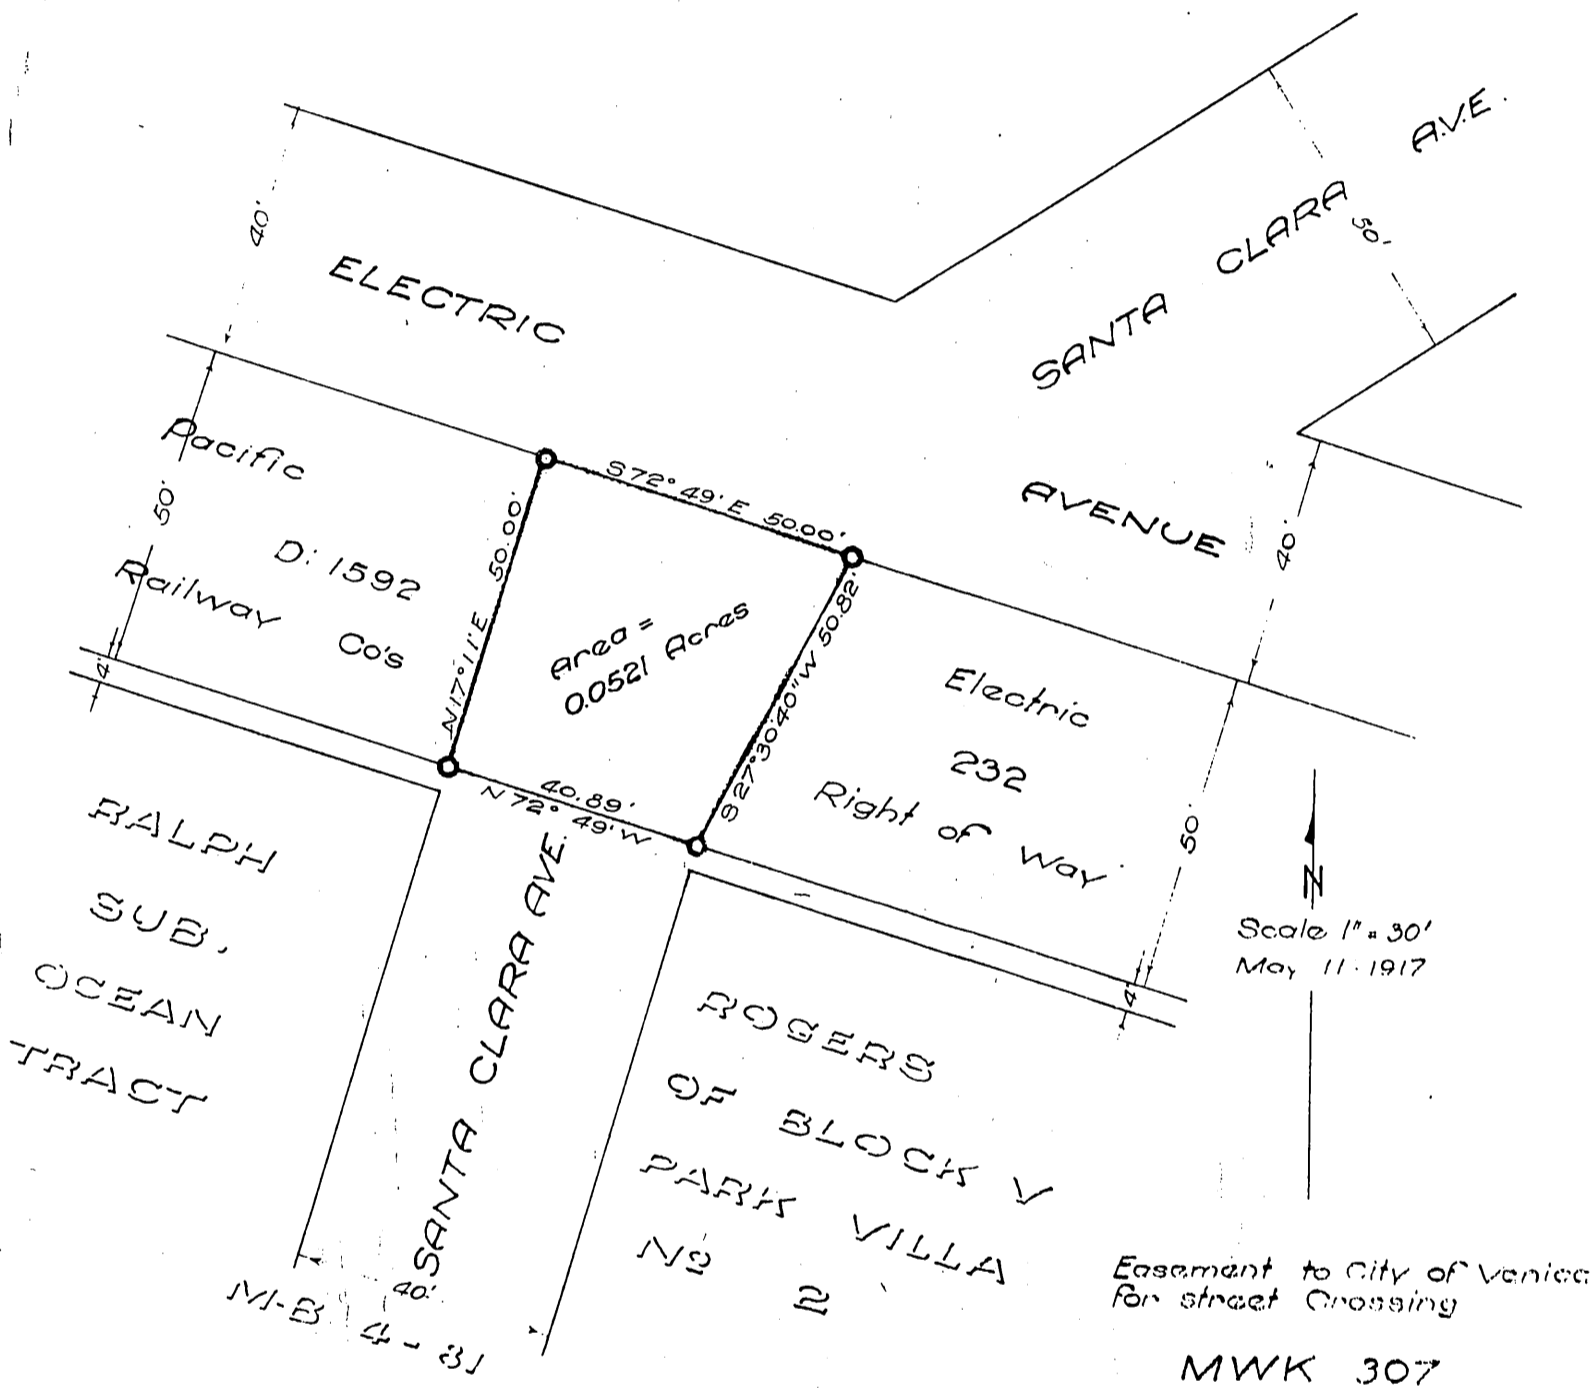

Pacific Electric Railway Co.
to
City of Venice

DM 6535-39
Recorded Sept 22, 1917