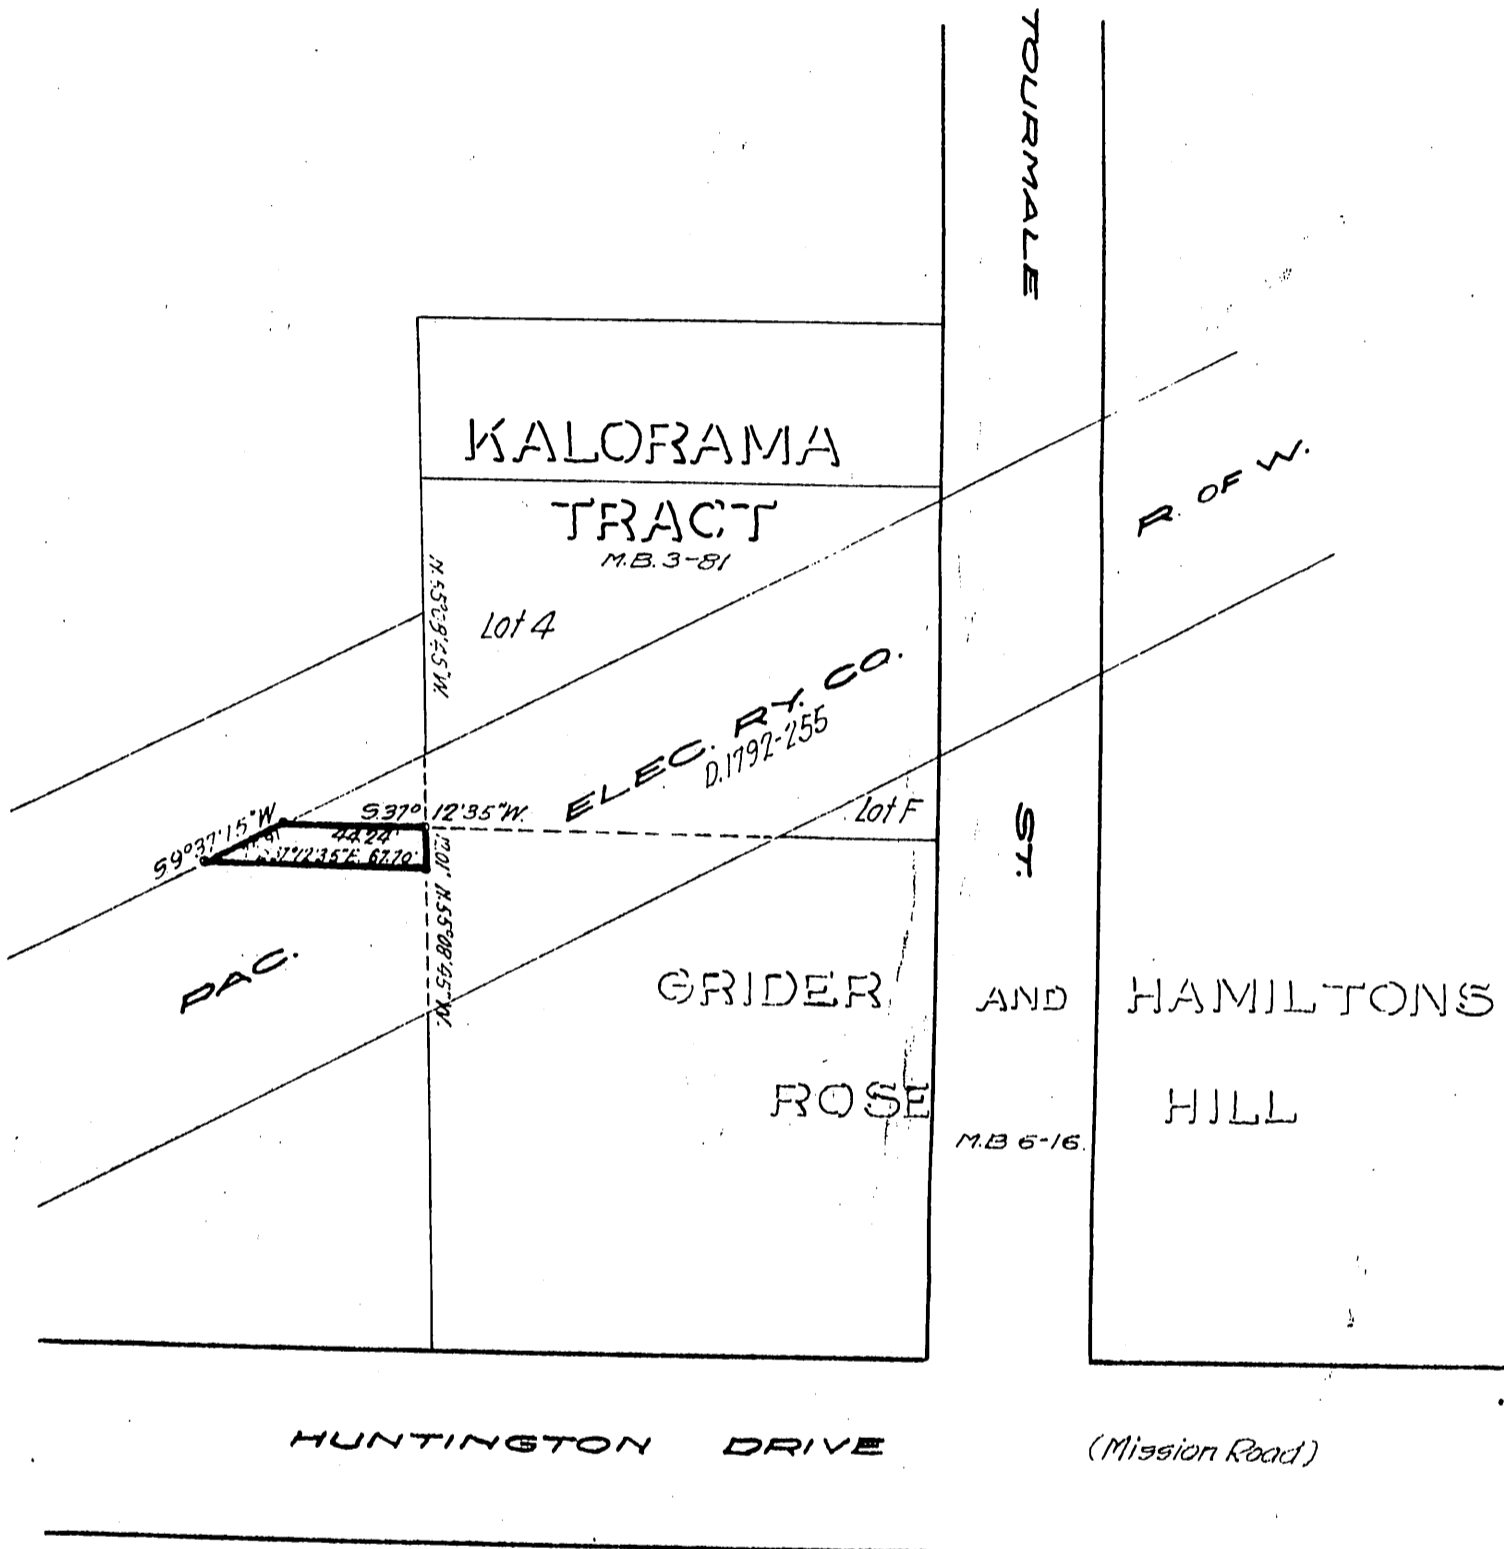

Pacific Electric Railway Co.
to
City of Los Angeles

SCALE 1"=60'
MAY 4, 1918

M.W.K. 464

Recorded June 10, 1918