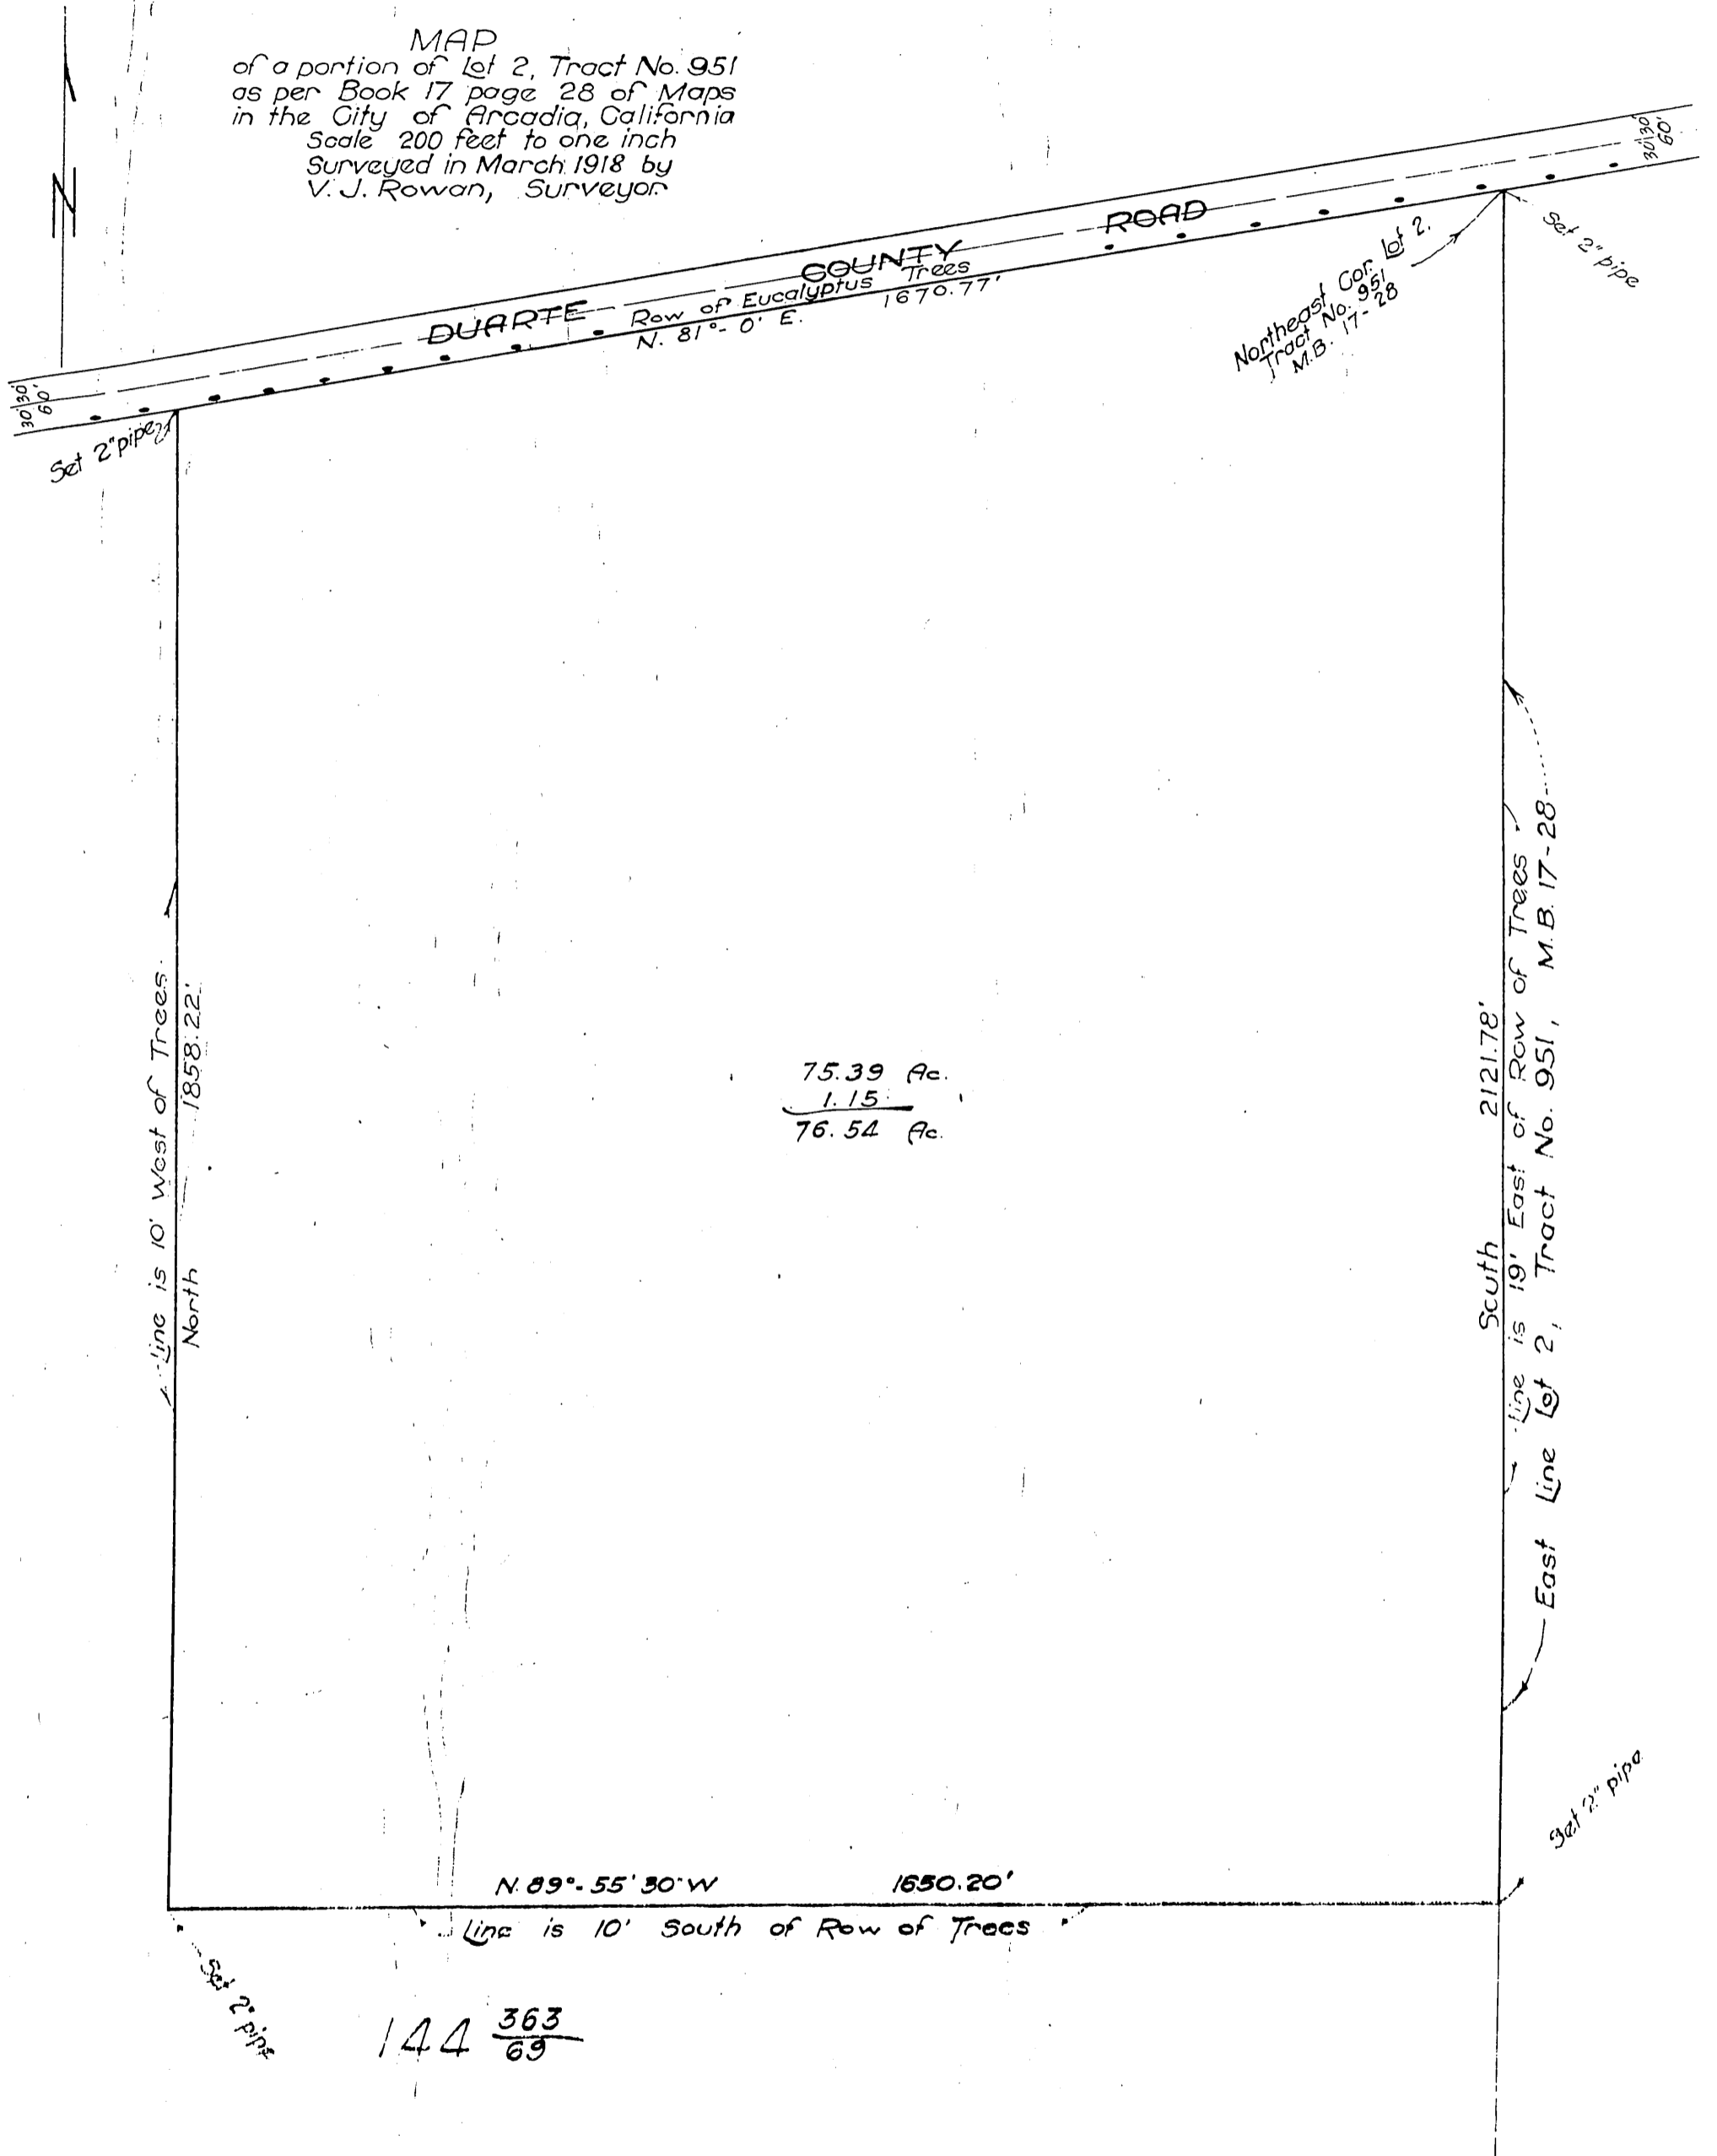

DM 6661-123  
73

Anita M. Baldwin (formerly Anita Baldwin McClaughry)  
to  
Peter L. Cuccia and Vincent T. Monteleone

MAP  
of a portion of lot 2, Tract No. 951  
as per Book 17 page 28 of Maps  
in the City of Arcadia, California  
Scale 200 feet to one inch  
Surveyed in March 1918 by  
V. J. Rowan, Surveyor

75.39 Ac.  
1.15  
76.54 Ac.

144  $\frac{363}{69}$

Recorded Apr 11, 1918