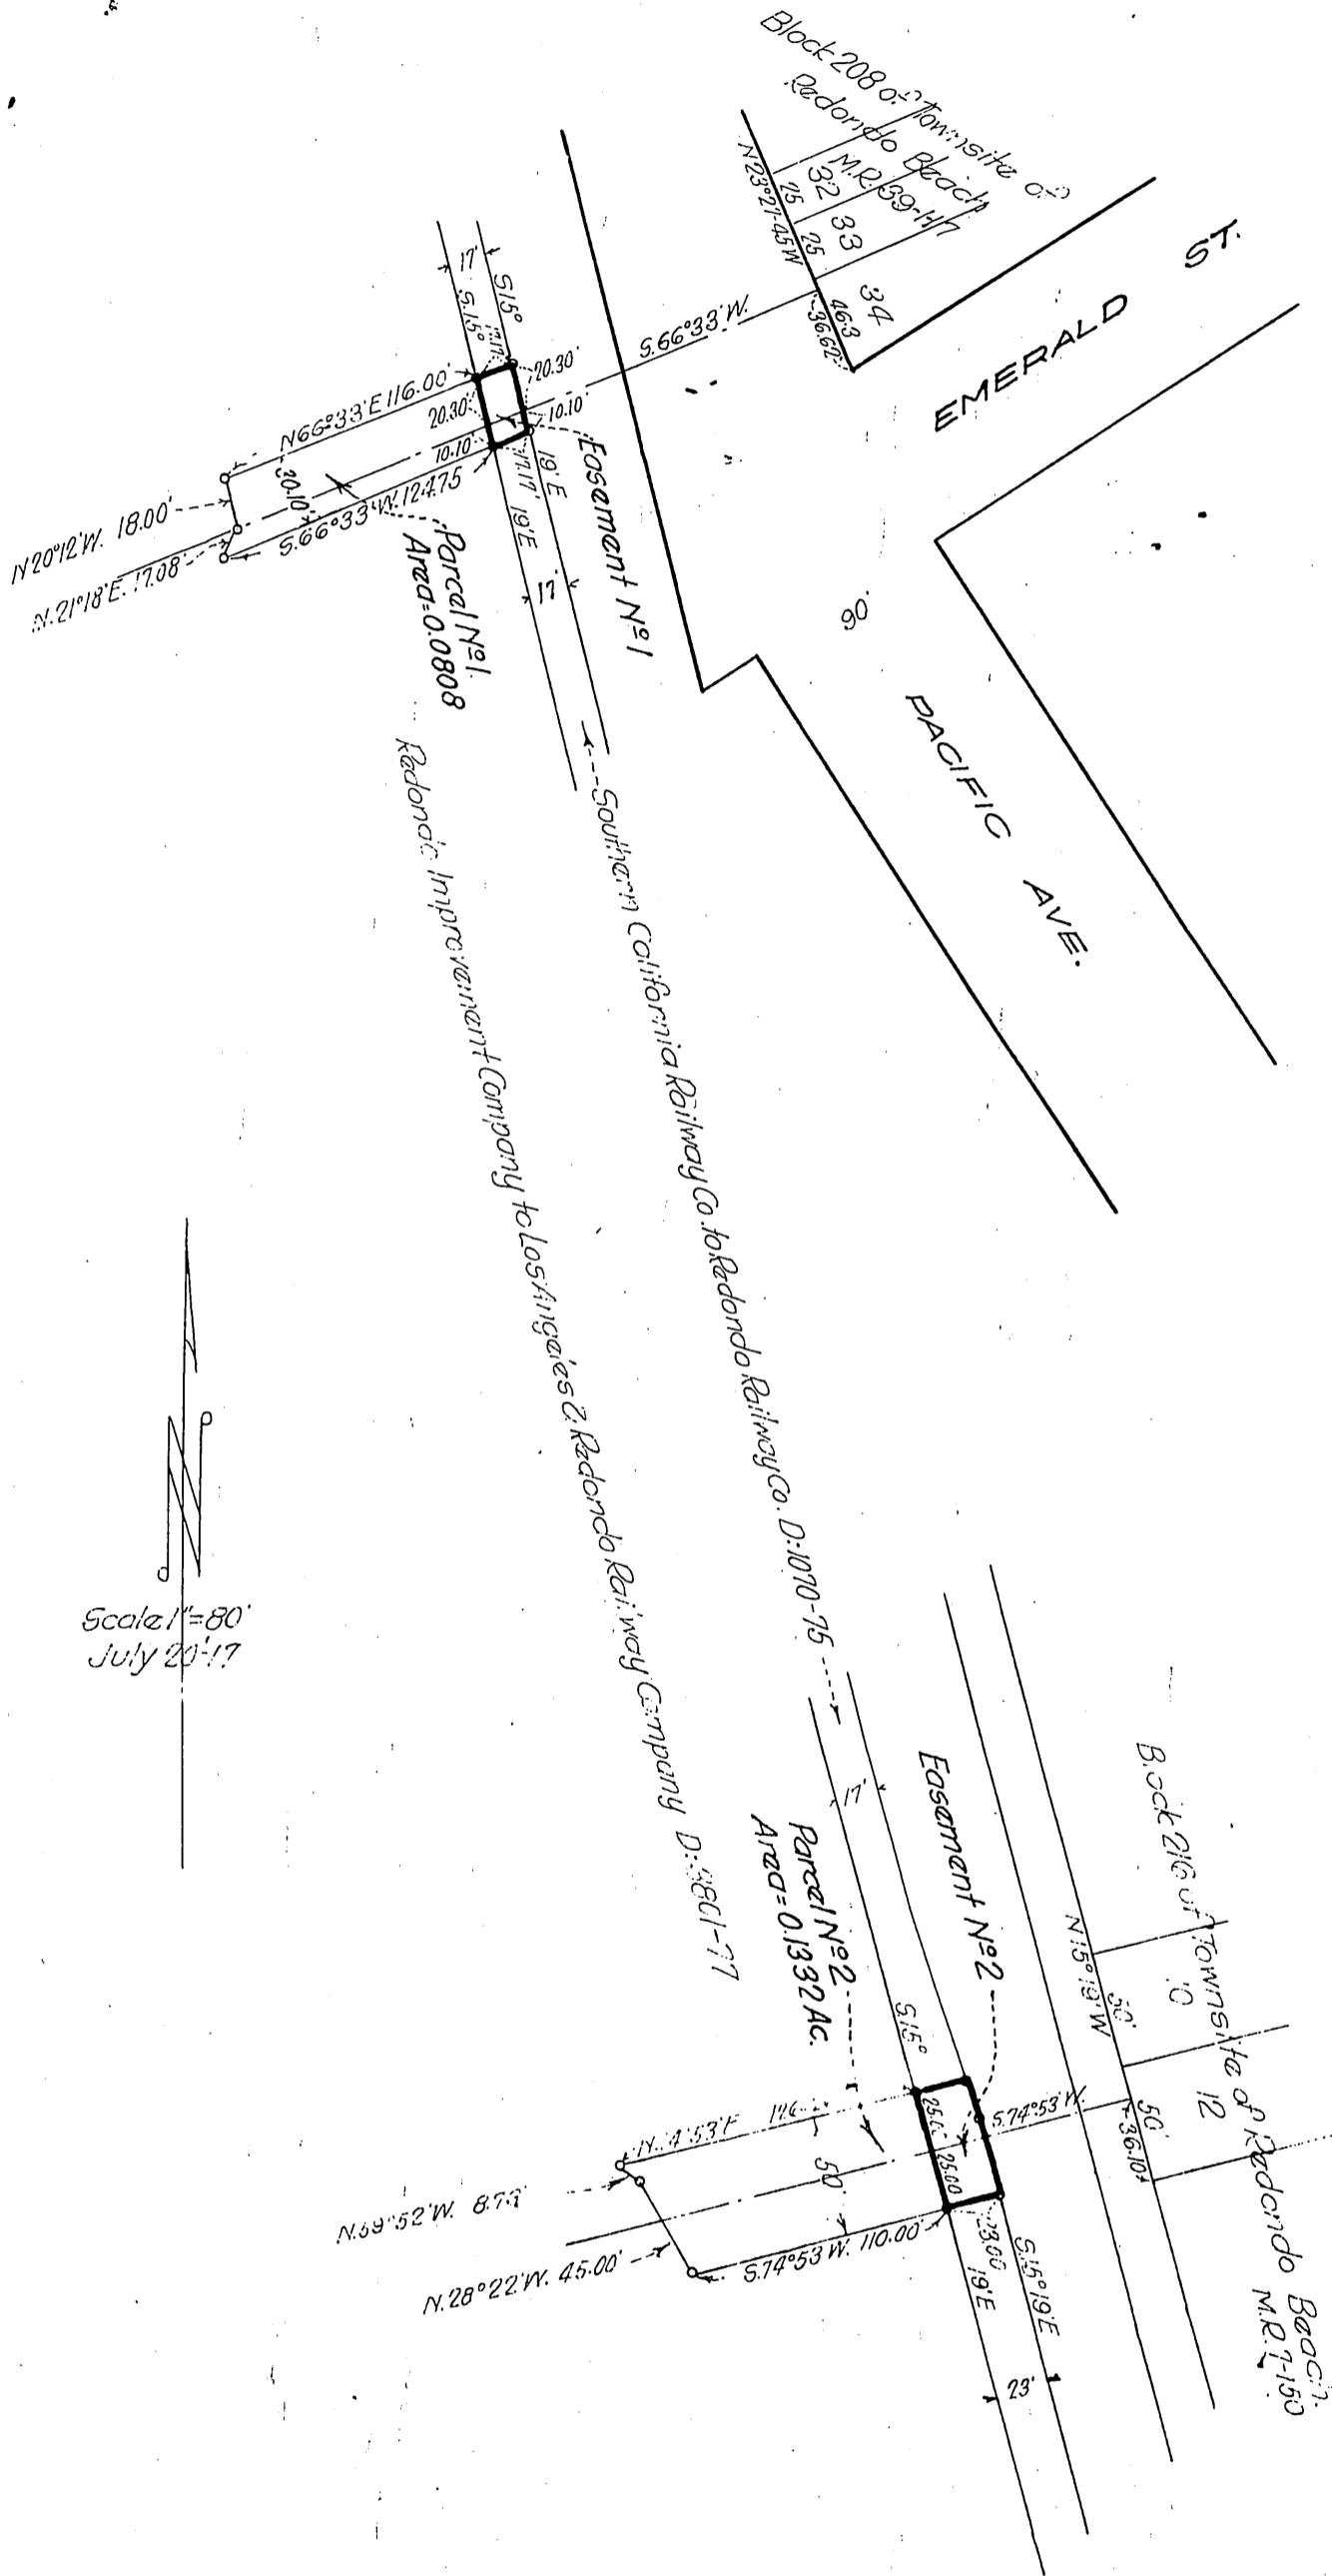

DM 6764-94

10

Pacific Electric Railway Company  
to  
City of Redondo Beach

Scale 1"=80'  
July 20-17

Engineer  
M.W.K. 324  
Co. Sur

M.W.K. 324

Recorded Dec. 7, 1918.

Sheet 25  
A-312

D: 25 - 138 U: 6764 - 94

D: 6764