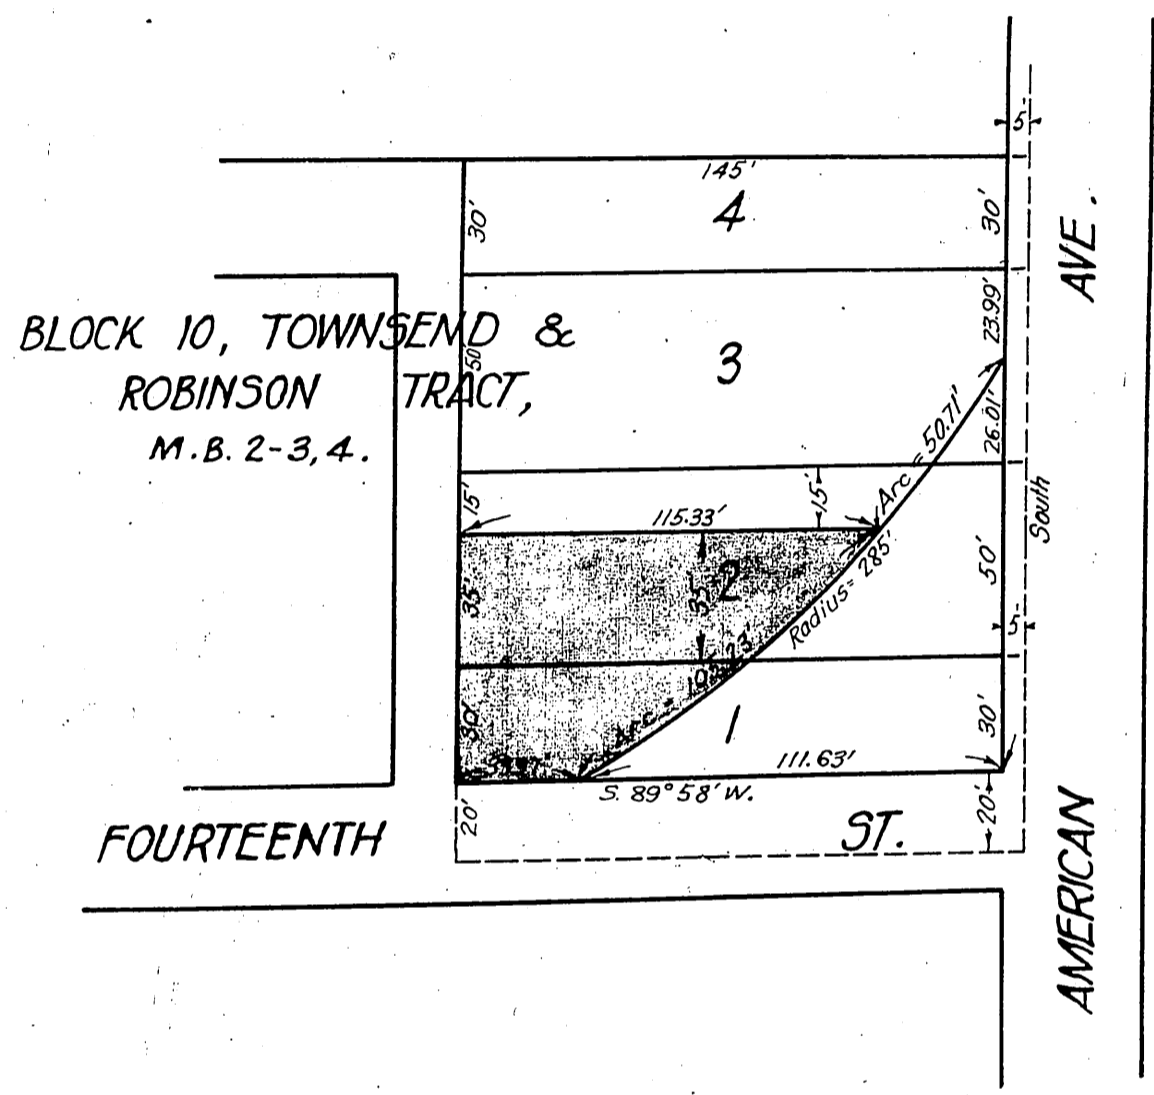

Pacific Electric Railway Co. to Ethel L. Sargent

CITY OF LONG BEACH

N

1" = 50'

Recorded June 10, 1920

C.E.K. 563

12

Sht. 30
~~A-157~~
 A-833