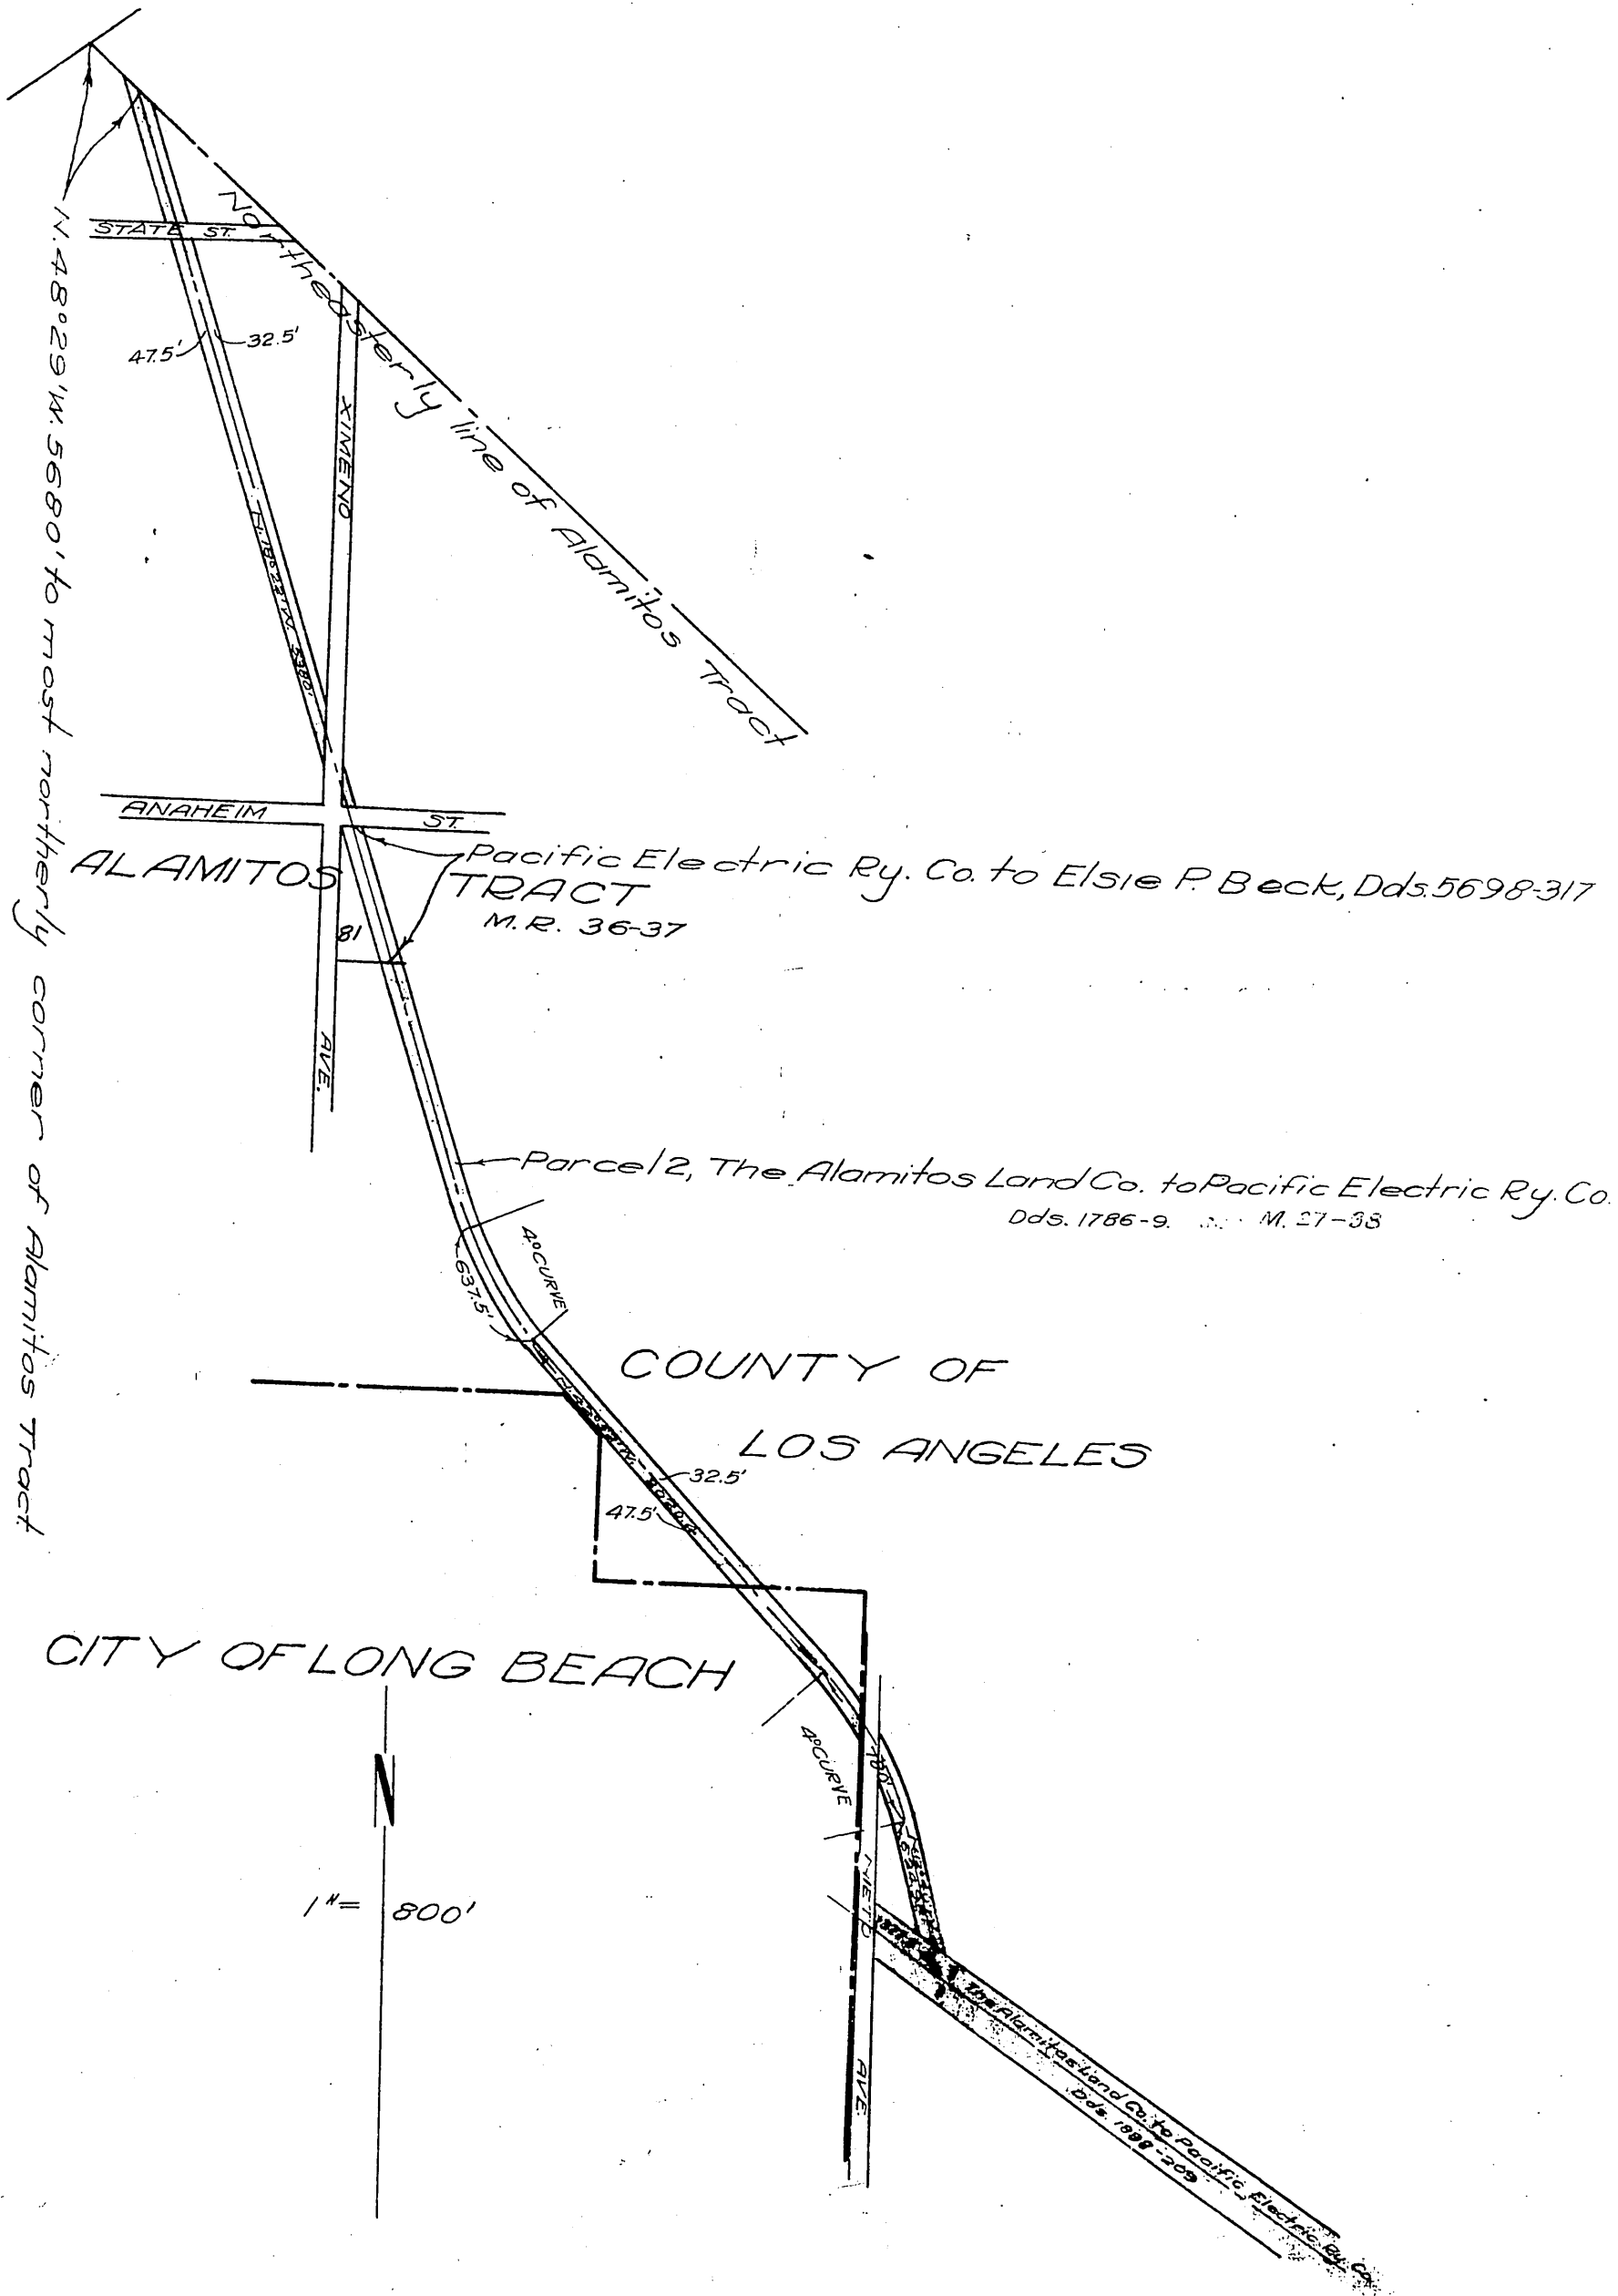

Pacific Electric Railway Co.
to
Alamitos Land Co.

DM 7292-114

114

76

N. 48° 29' 14.5680' to most northerly corner of Alamitos Tract

Sht. 31
Rec. July 16, 1920

A-149
A-184

© P. H. G.
F. W. H.
D 7292