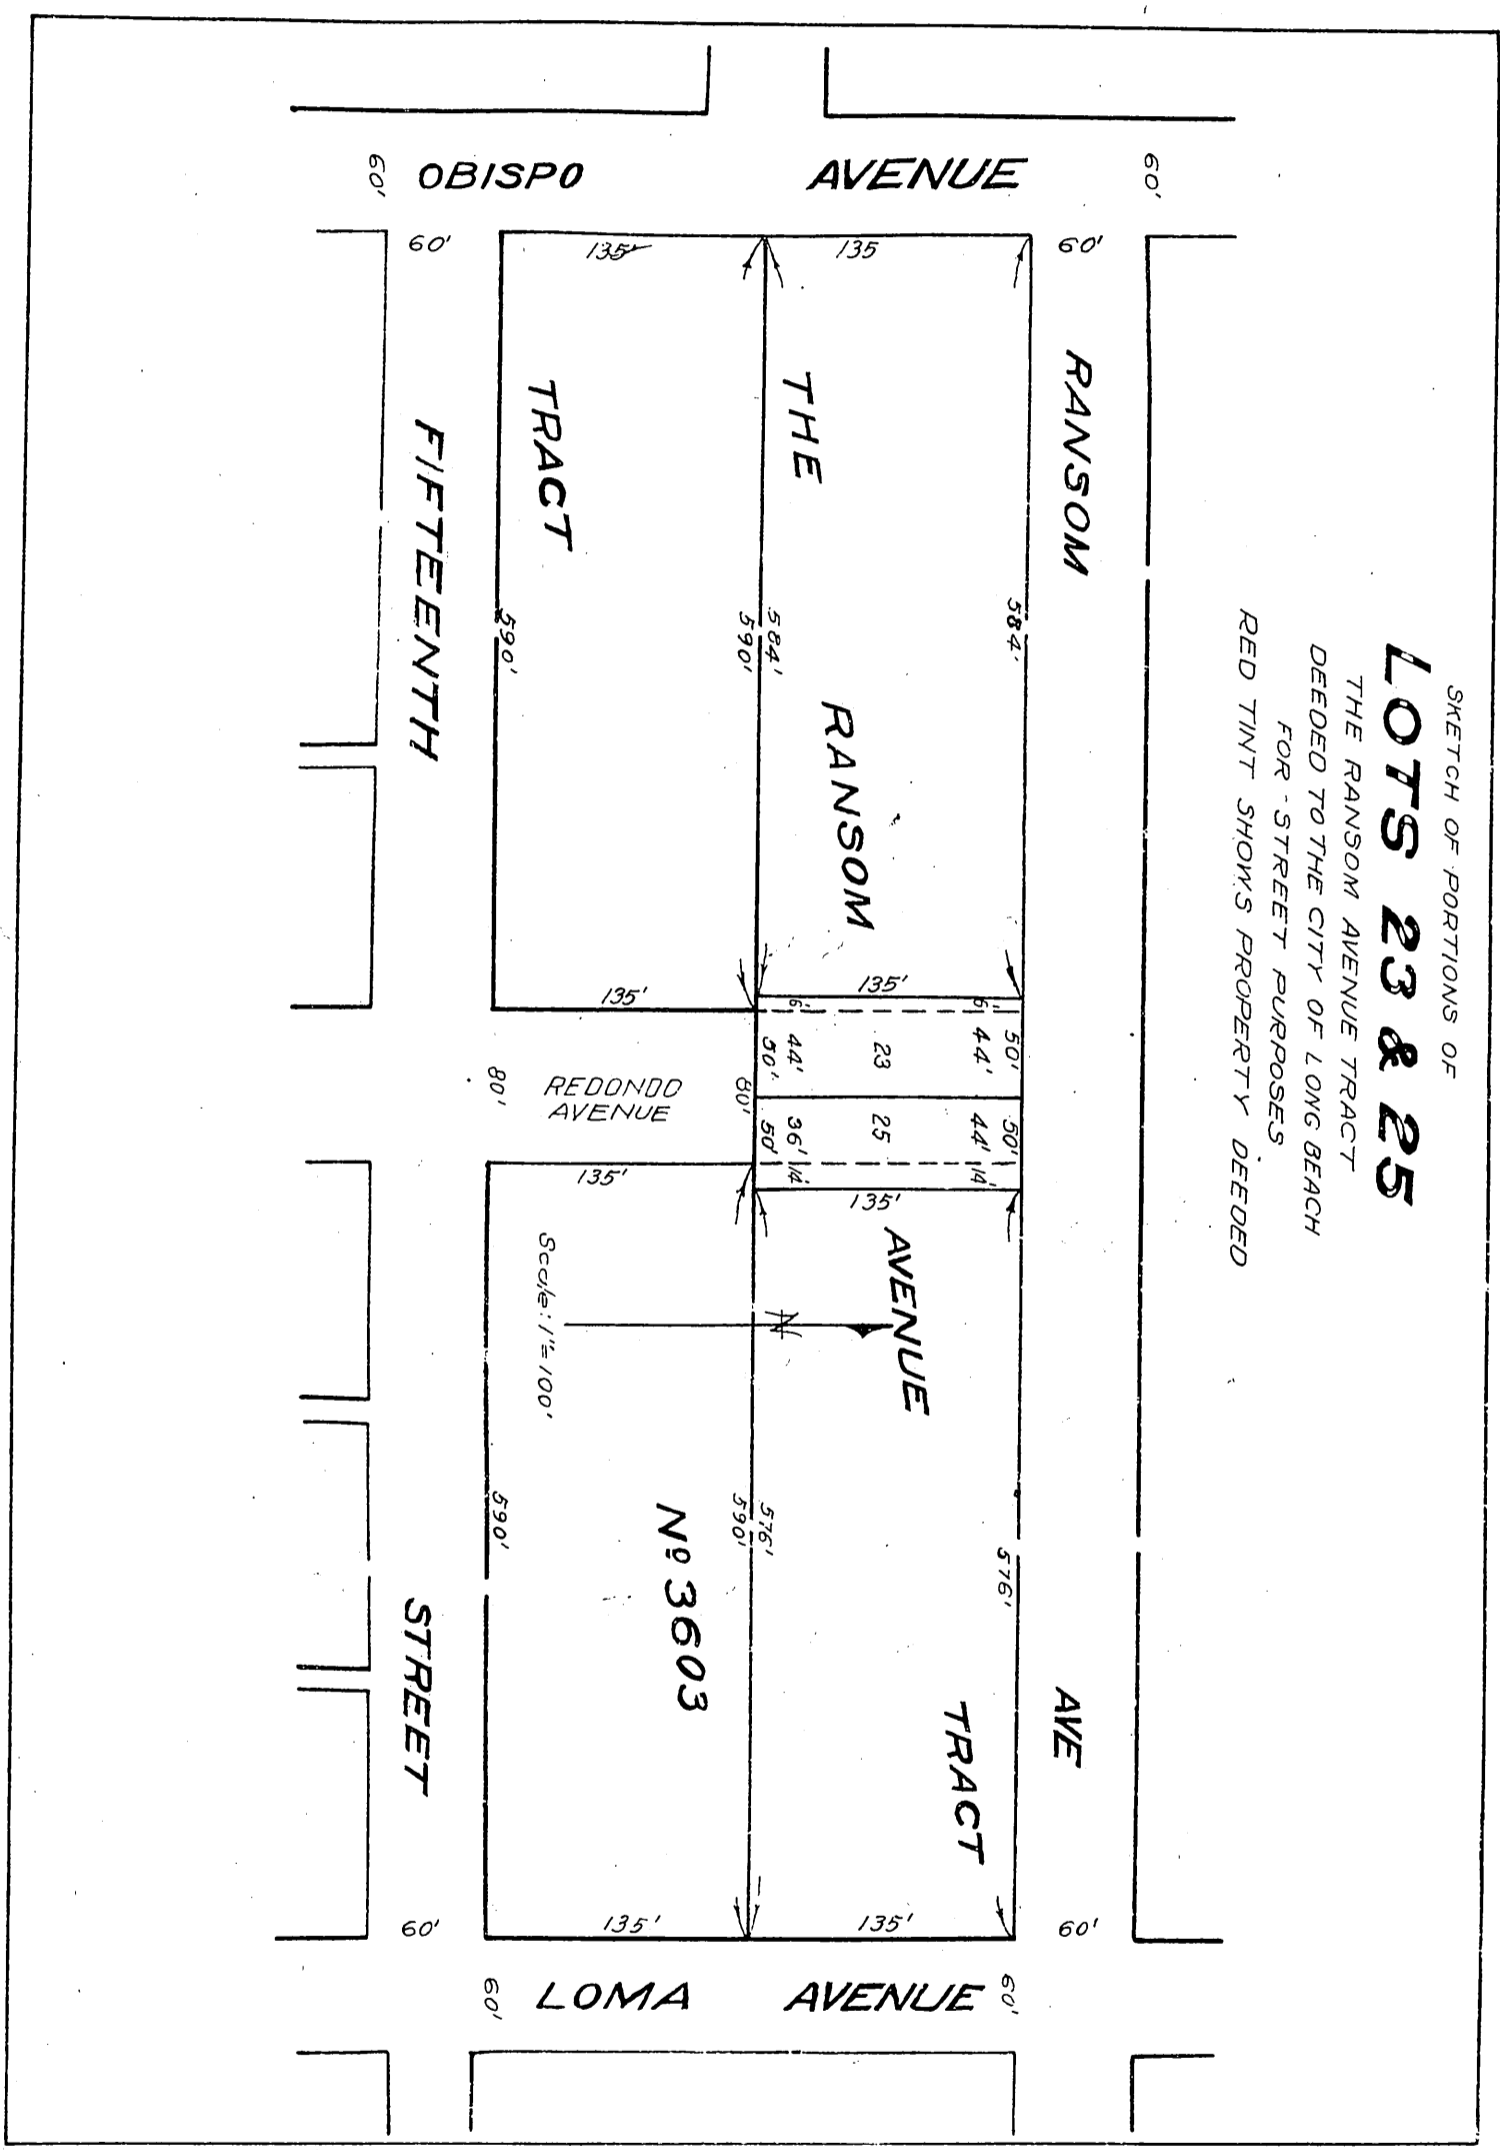

DM 7389-179

83

H.M. Reasoner
to
City of Long Beach.

D: 30-69
Sht. 30

Rec. Oct. 13, 1920.

Comp. H. G.
R. H.

D: 7389