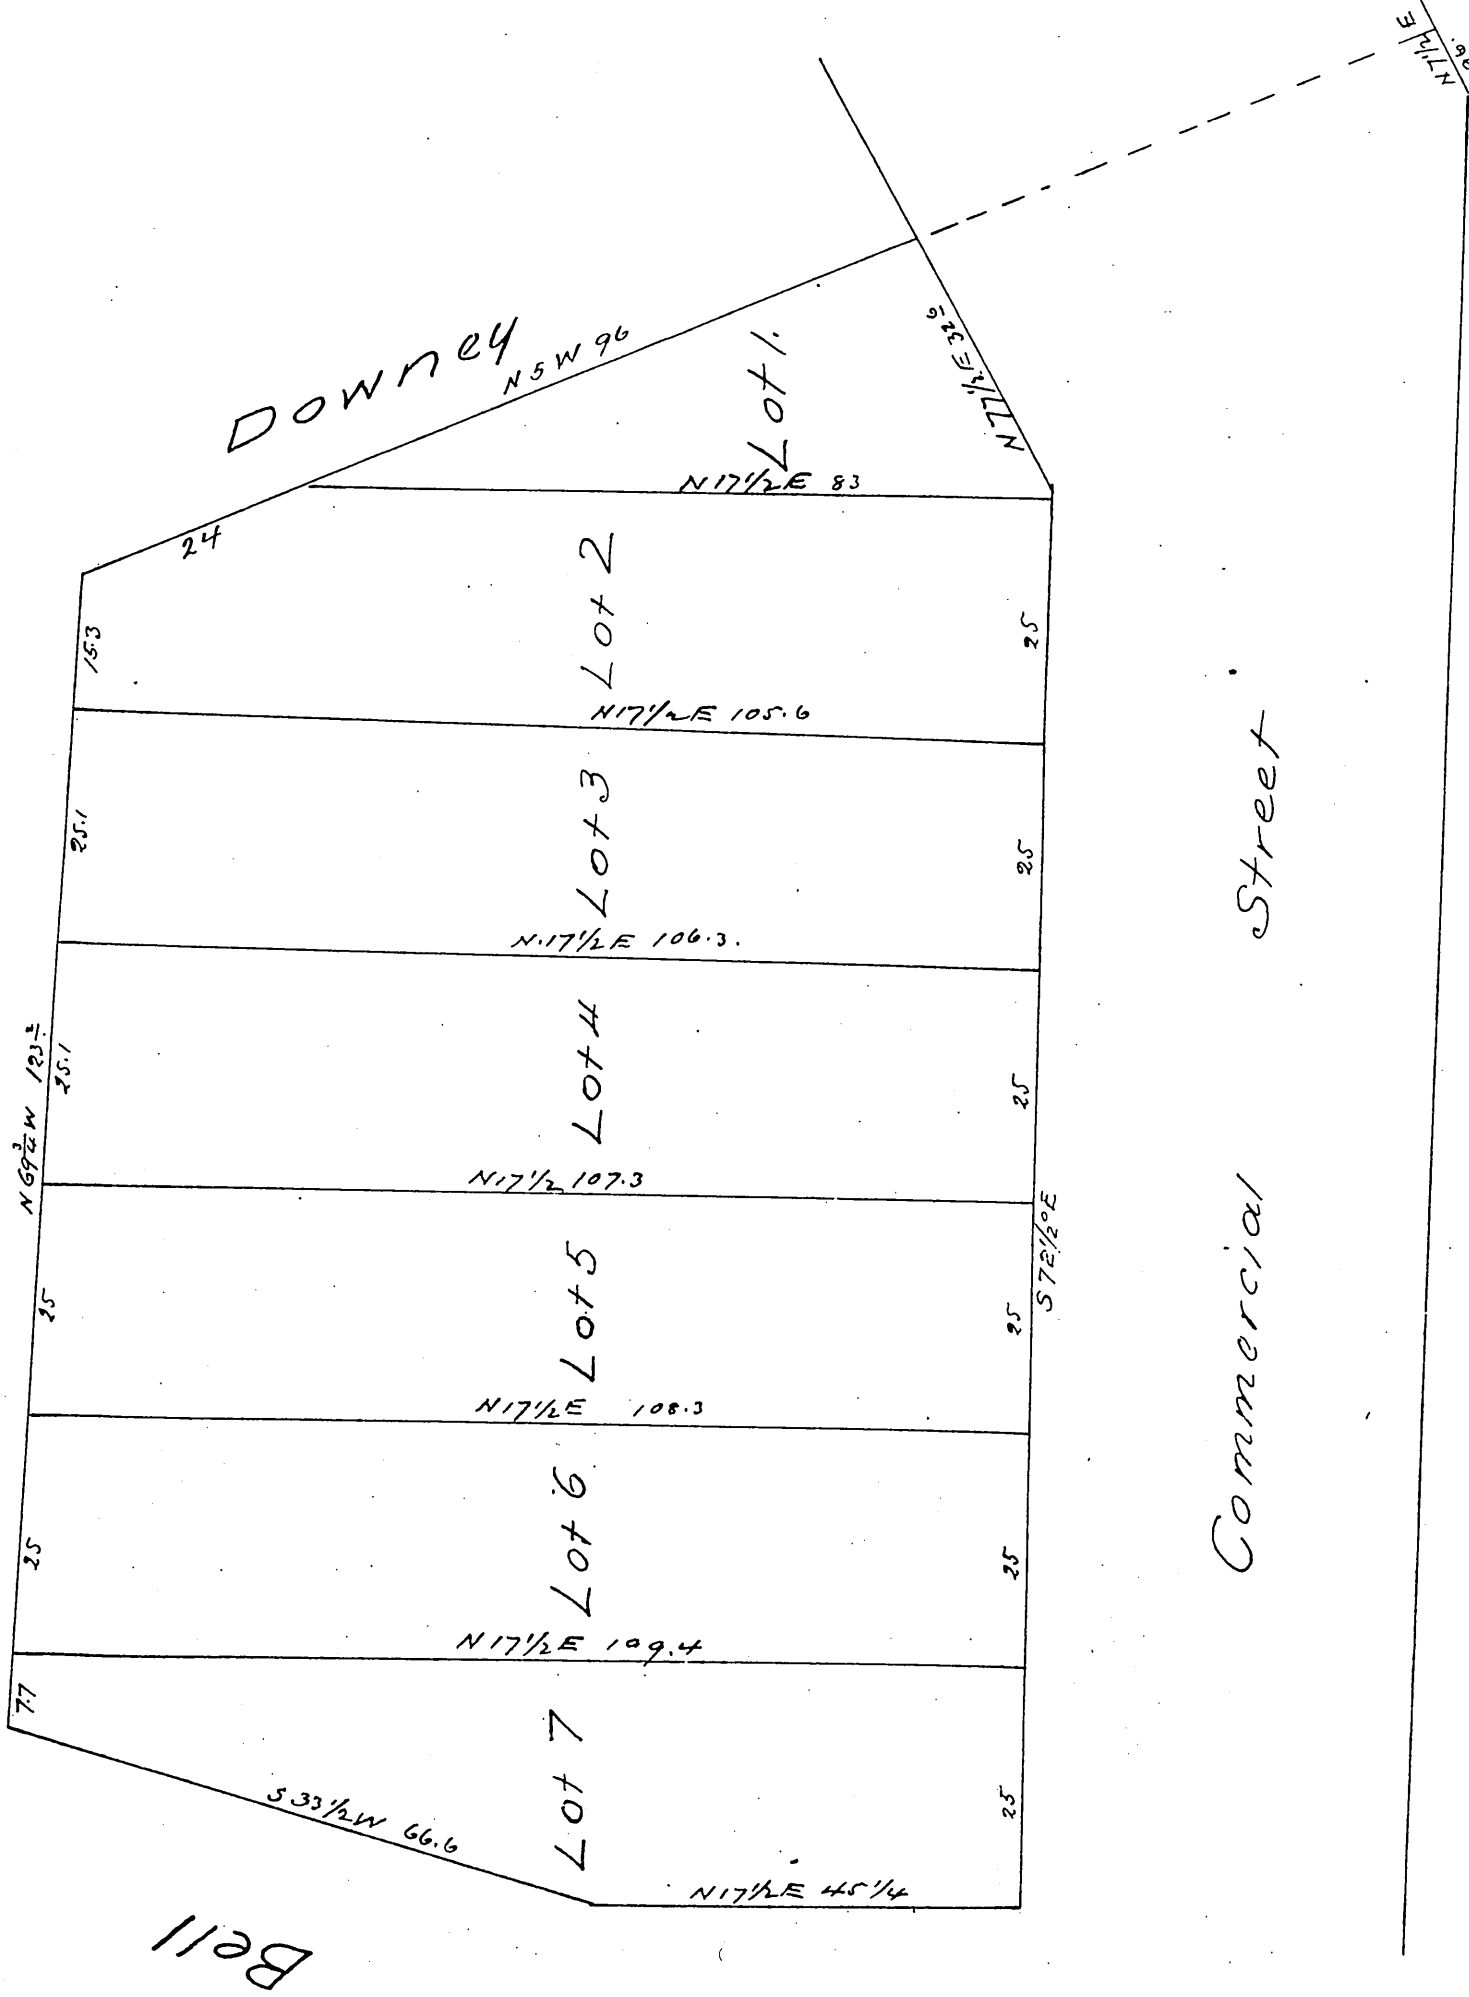

*Vielle*

*Bell*

*Commercial Street*

*Scale 20 feet to 1 inch  
Magnetic Courses  
Var 14°30' East*

*Part  
of the property of  
Hermann Heinsch  
Los Angeles City Cal.*

*A full, true and correct copy of the original  
recorded this 21<sup>st</sup> day of October A.D. 1869  
at 10 hrs A.M. at request of H. Heinsch  
T.D. Mott Recorder  
By S.H. Mott Deputy.*