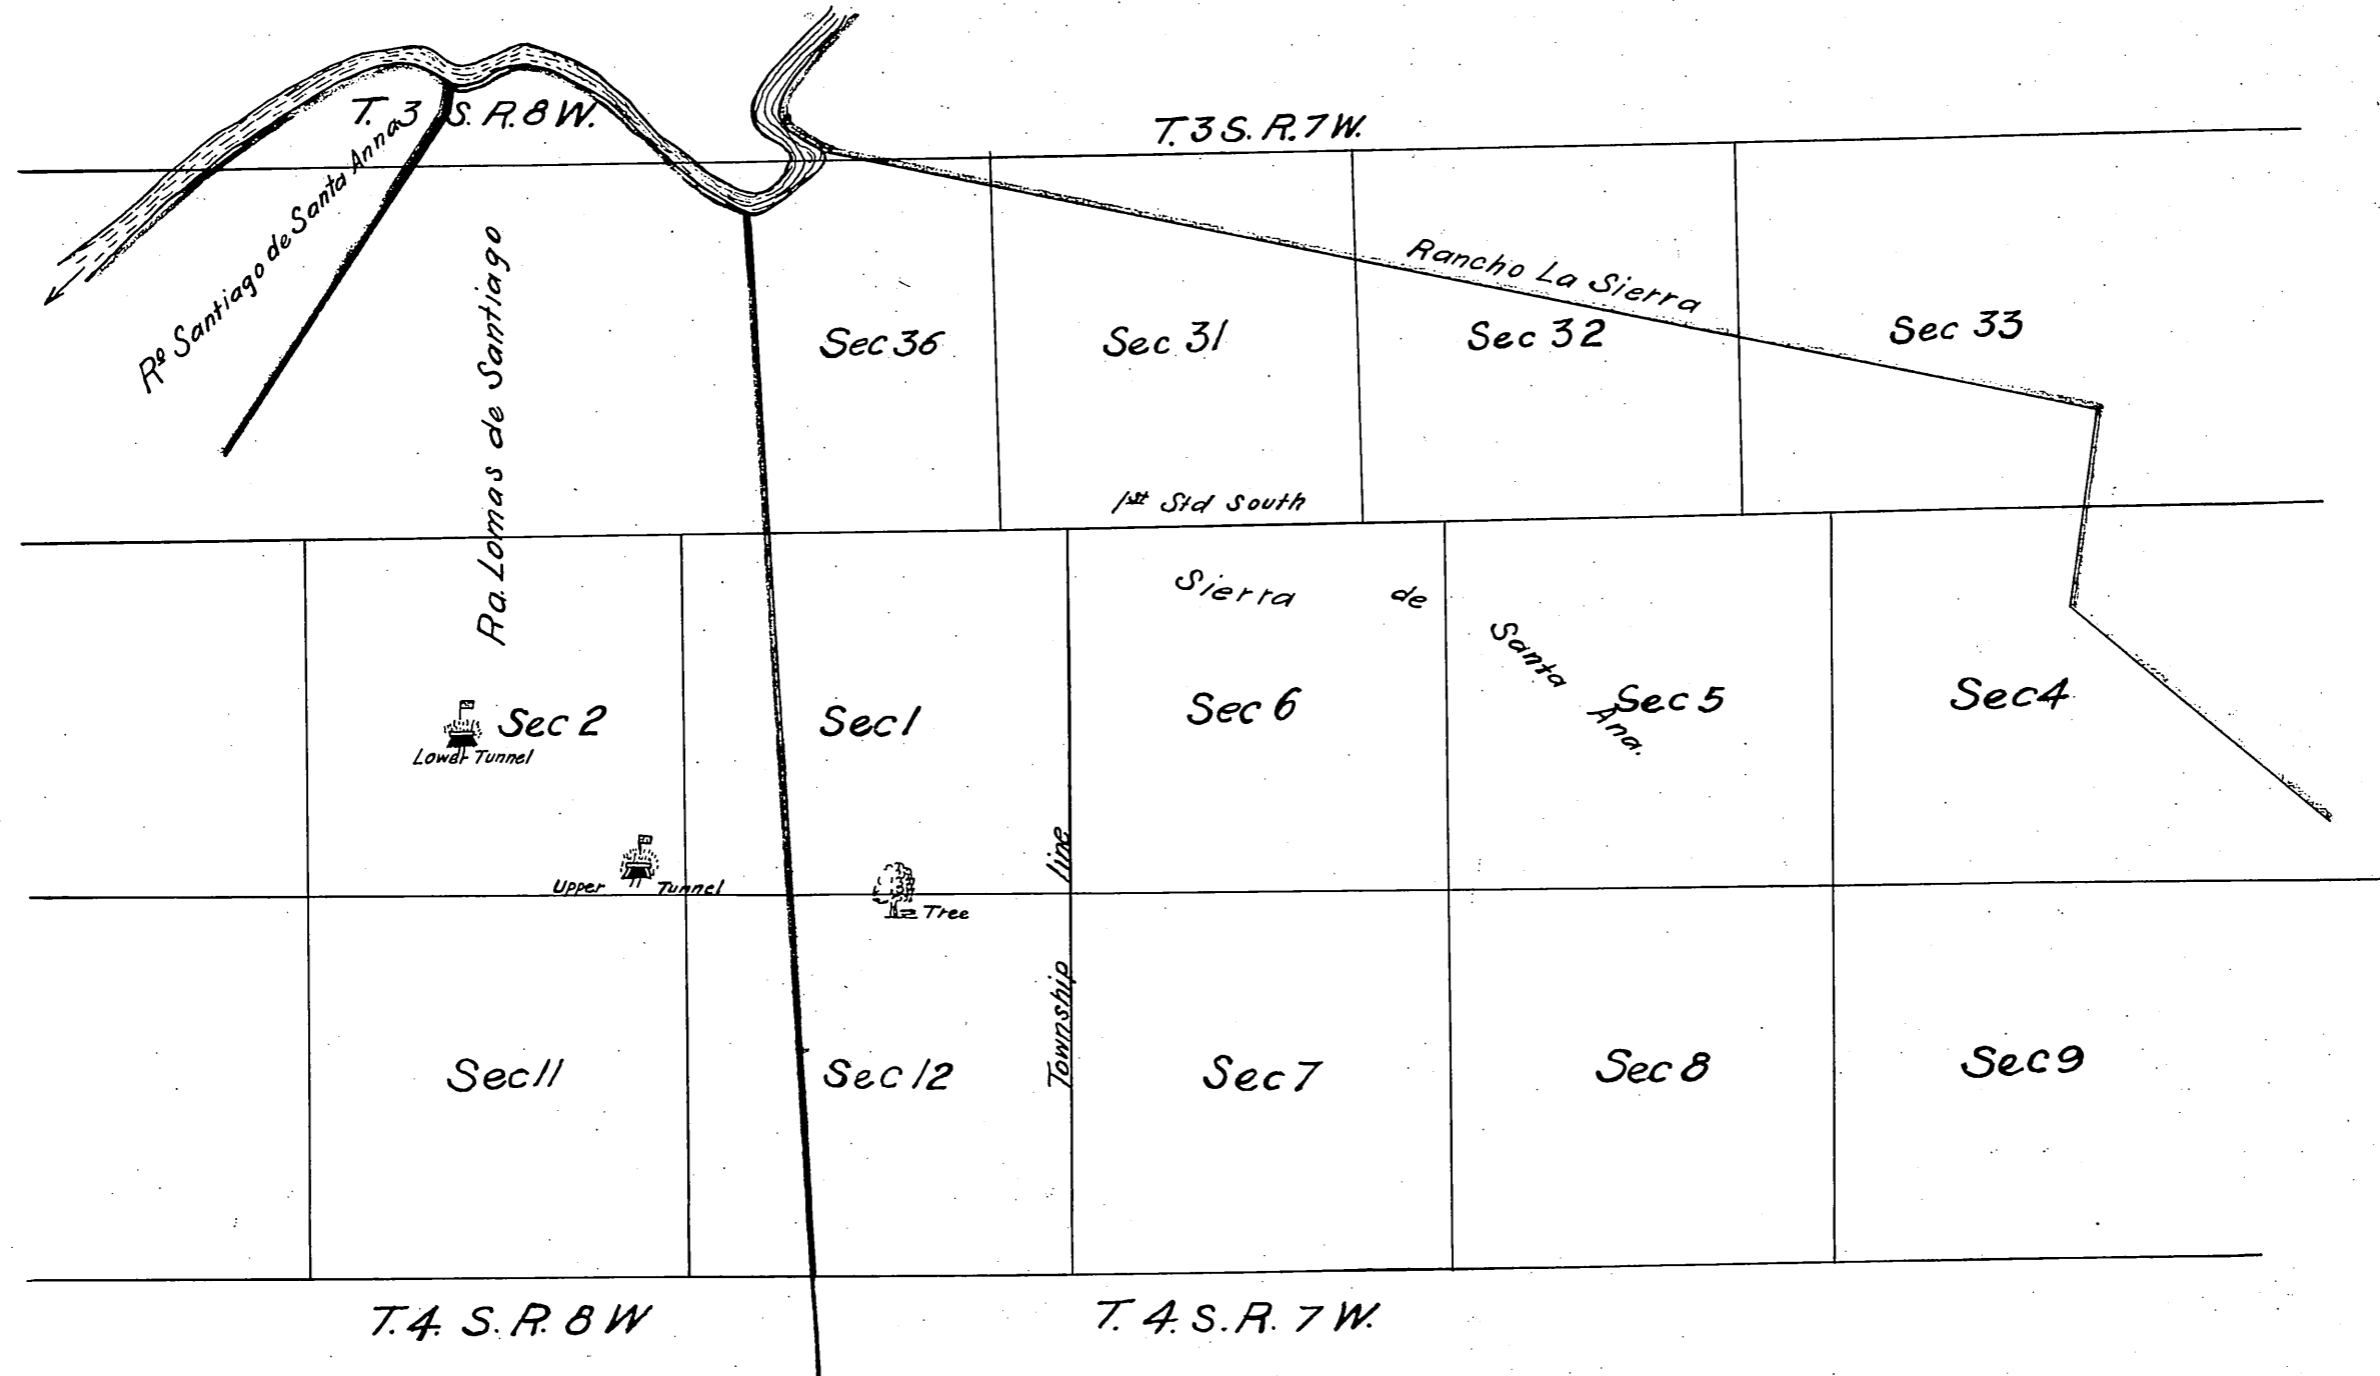

# Map

Showing location of Coal Vein. Made  
at the request of Thomas Dolan & Co

Jan. 1876 John Goldsworthy sur.

Recorded Feb 14 1876 at 3:45 PM  
at request of Thos. Dolan.

Comp'd  
1876