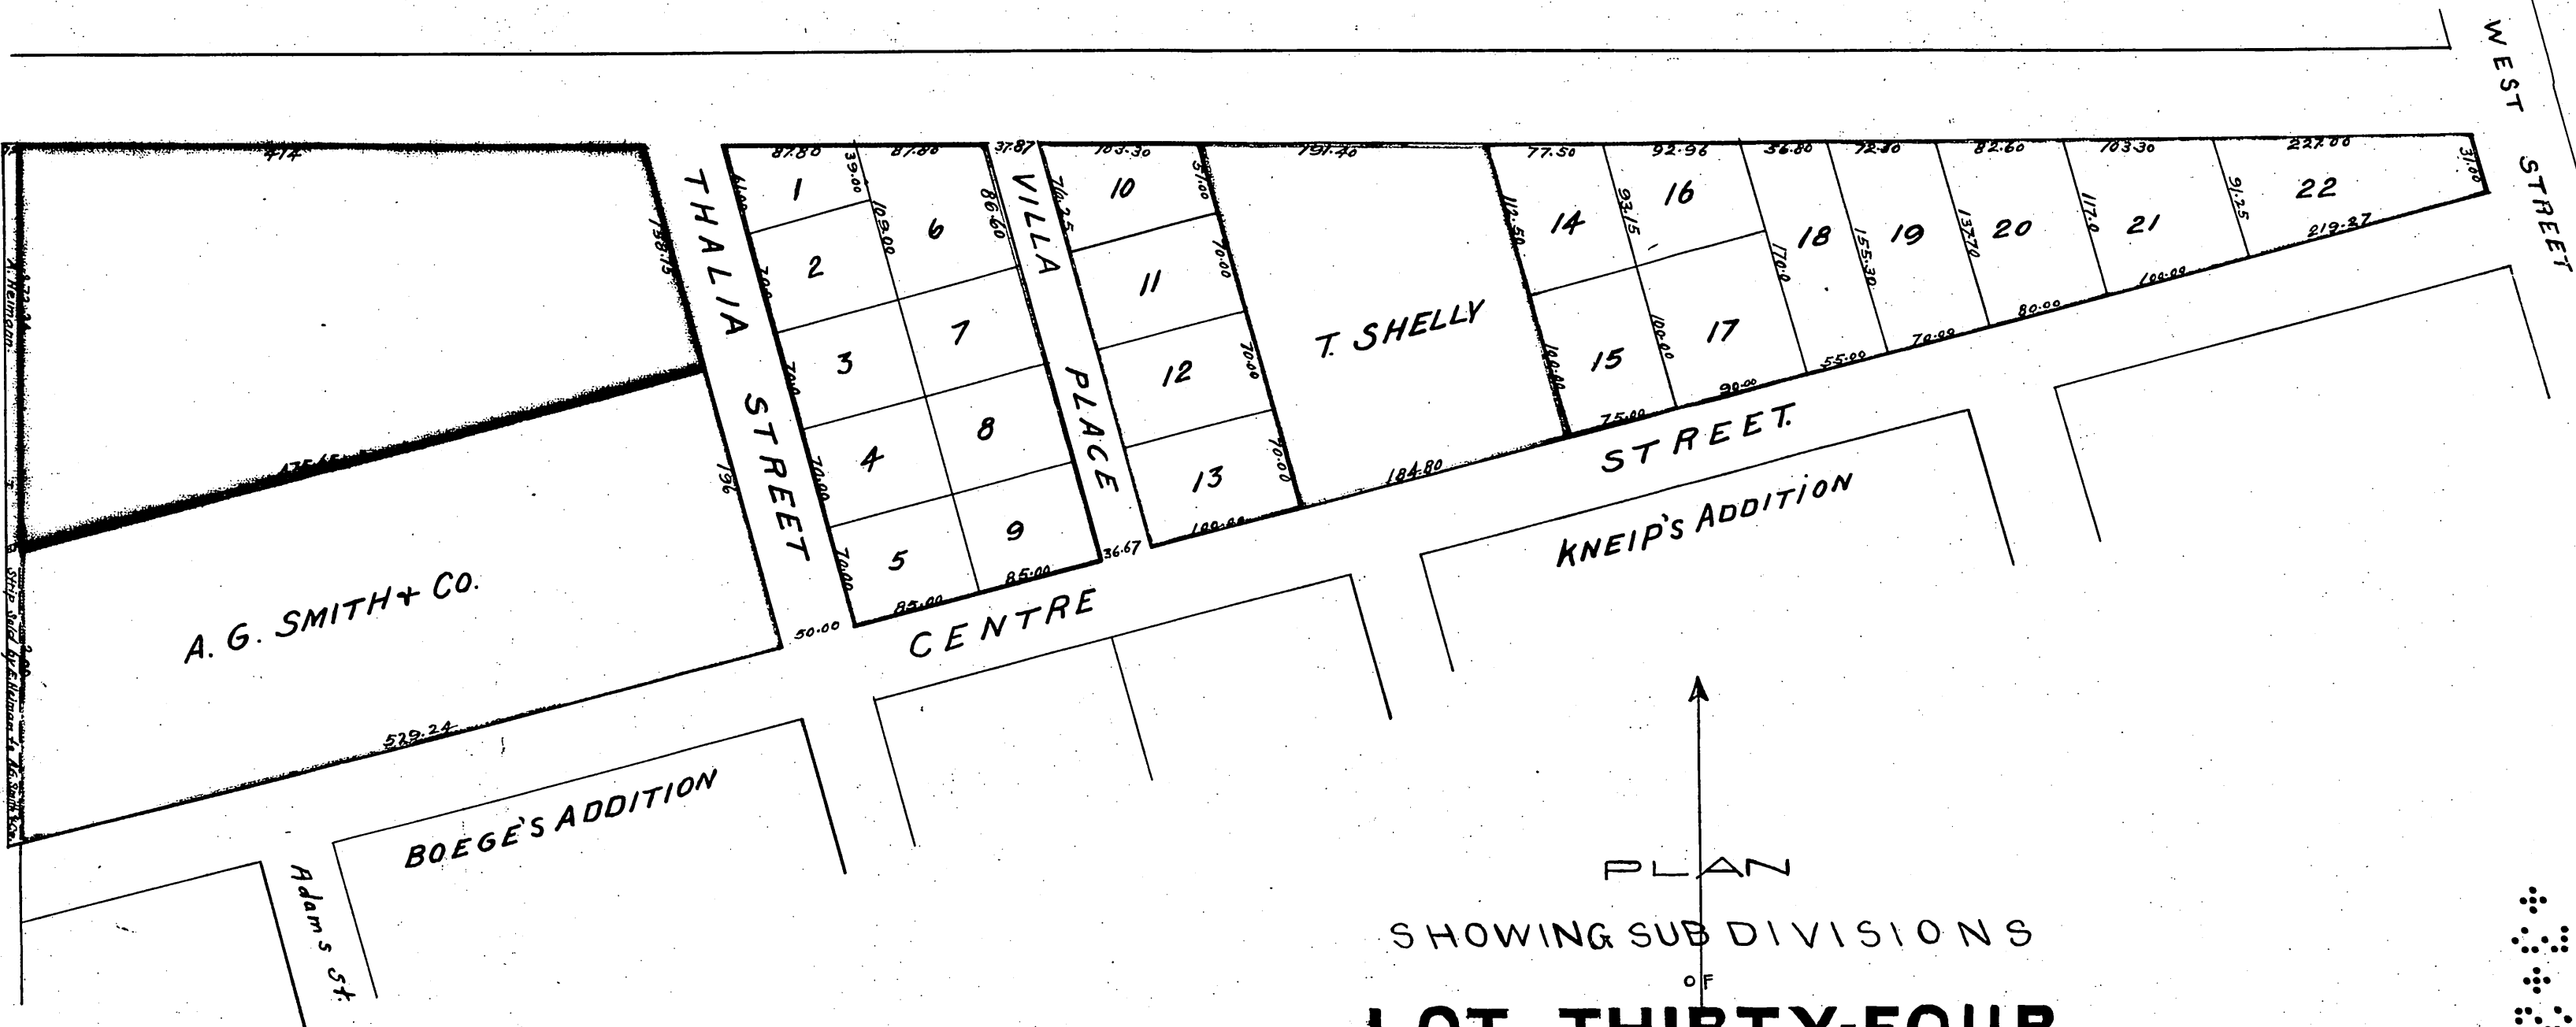

Copyright 1876

PLAN  
 SHOWING SUBDIVISIONS  
 OF  
**LOT THIRTY-FOUR**  
 ANAHEIM EXTENSION  
 SCALE FIFTY FEET TO ONE INCH

Recorded June 13 1876 at 12<sup>o</sup> PM.  
 at request of Tim. Boege.