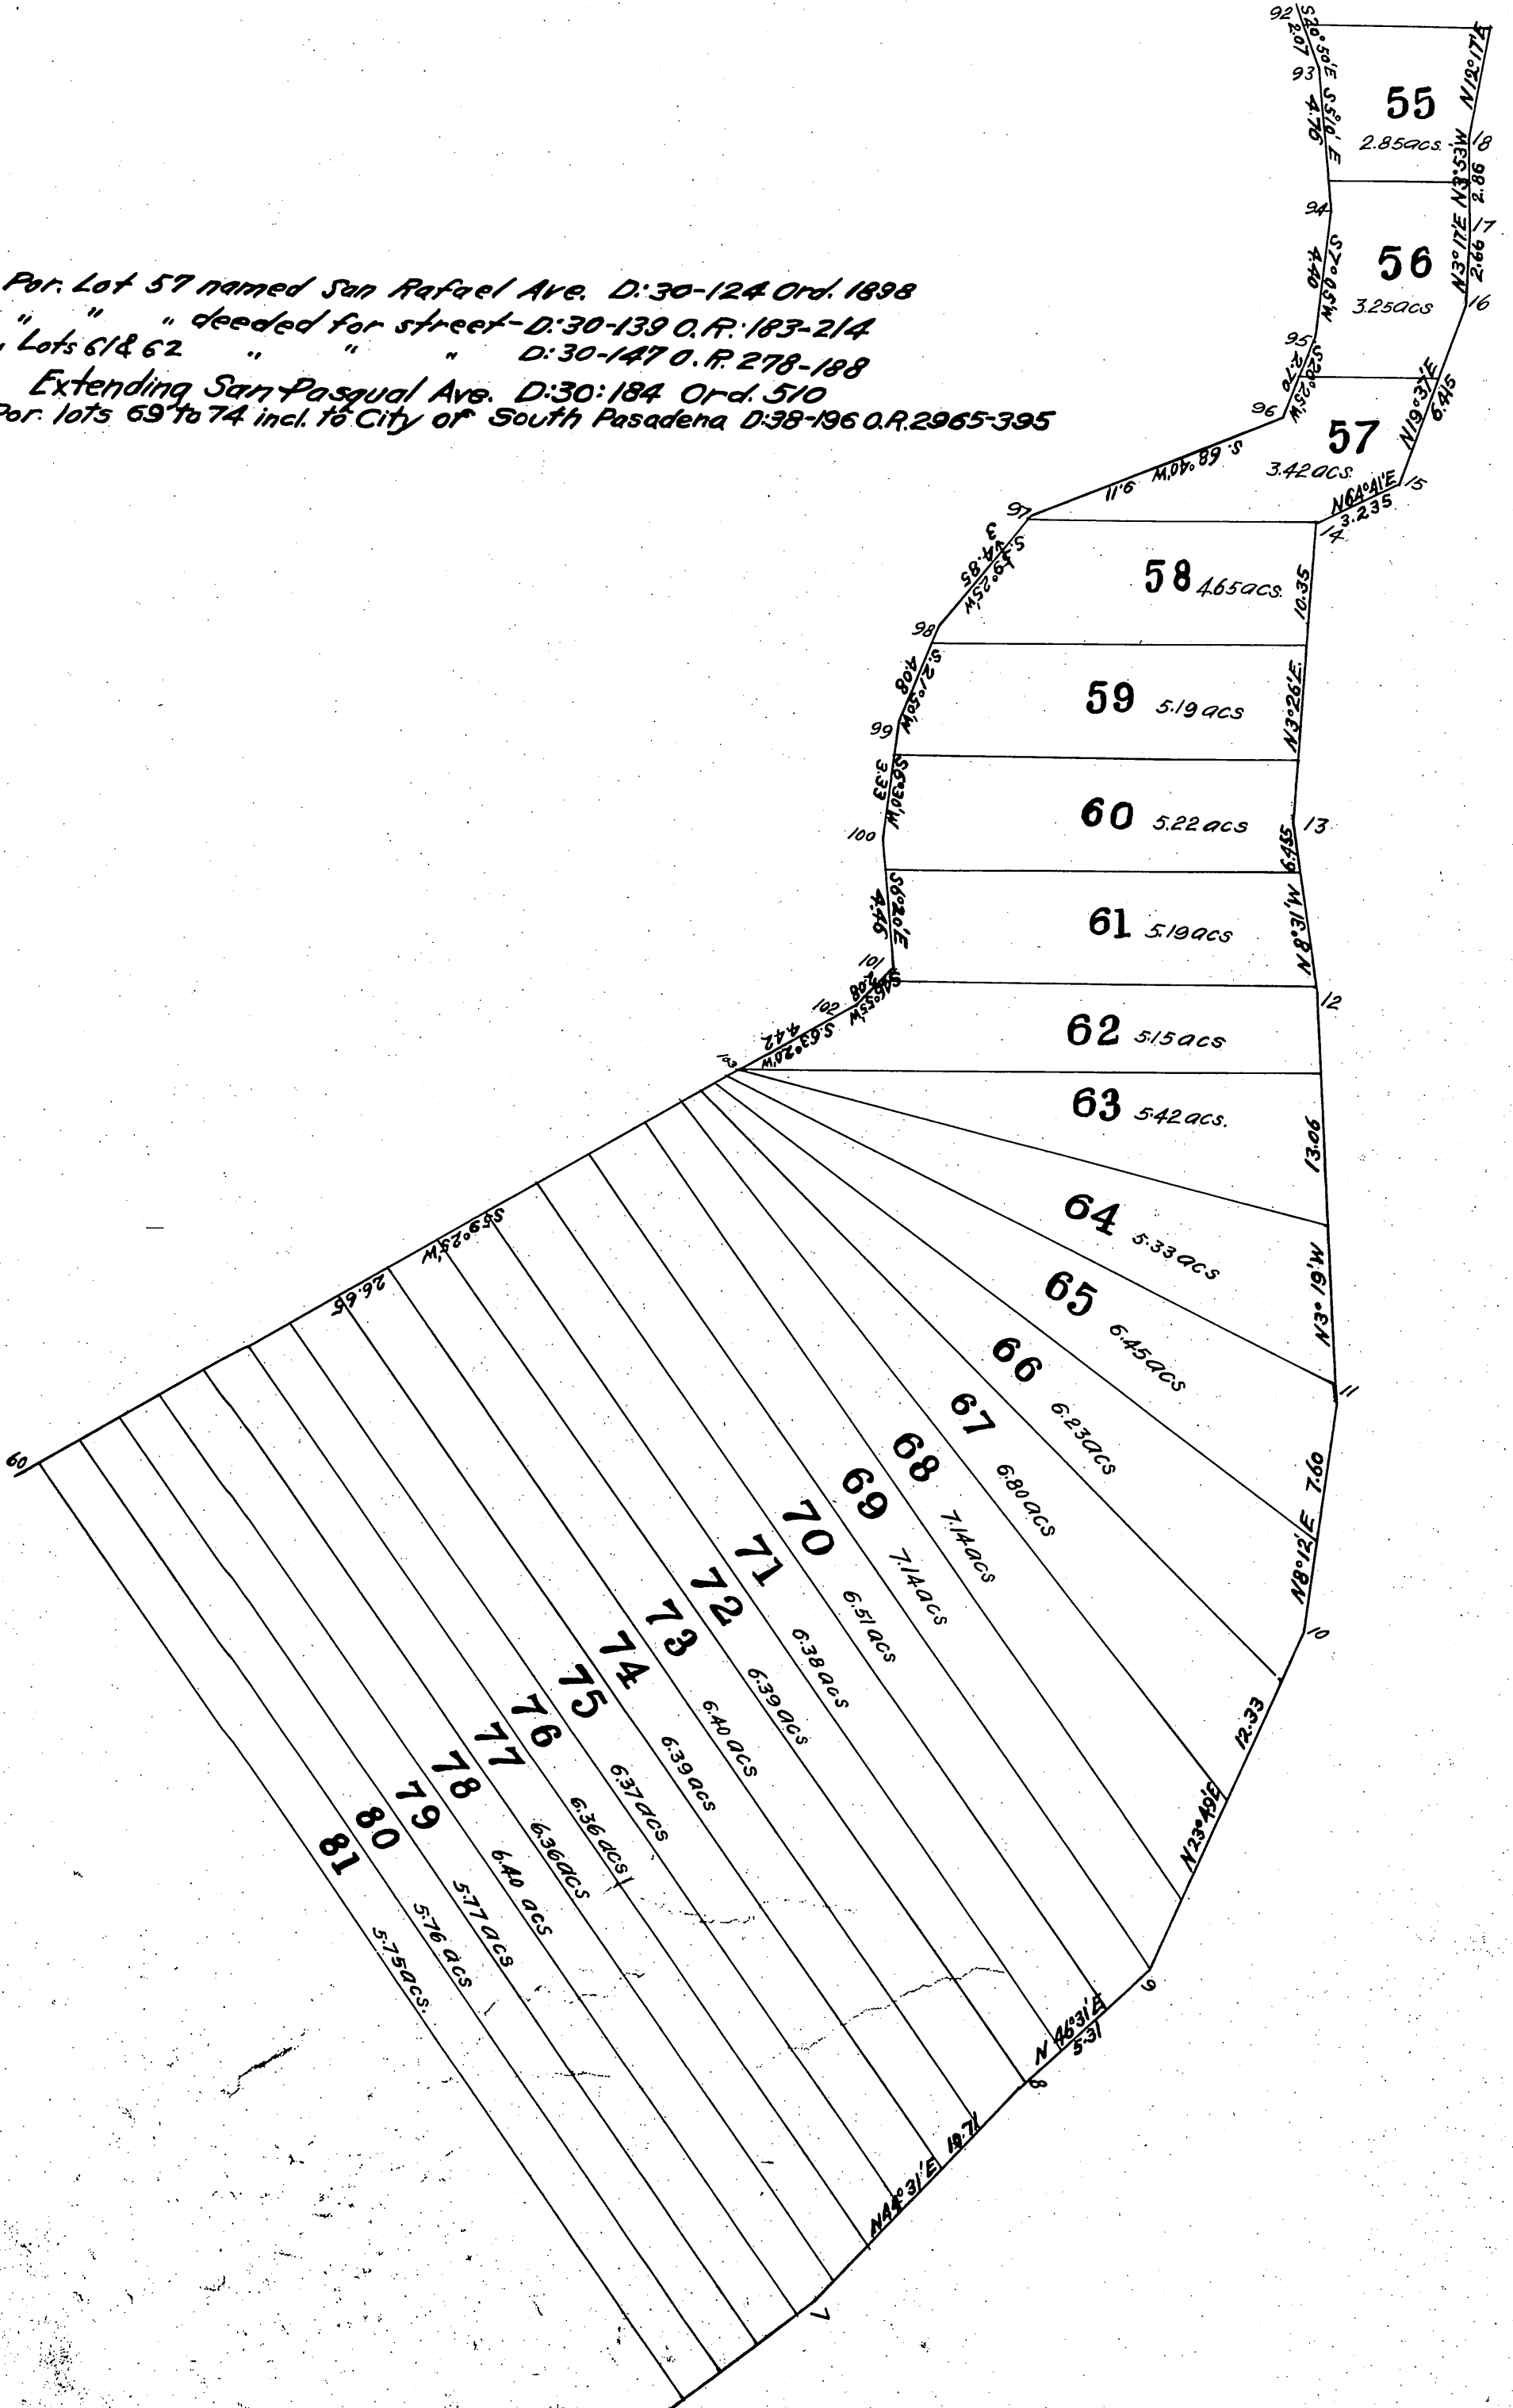

PLAT OF LAND
in the
ARROYO SECO

Belonging to
The San Gabriel Orange Grove
Association

Scale 5ch. one inch

Surveyed March 1876

By E.T. Wright.

Recorded at request of W^m Moody

Oct 4th 1876 at 1^o PM.

See C.S. 7788.

Par. Lot 57 named San Rafael Ave. D:30-124 Ord. 1898
 " " " deeded for street-D:30-139 O.R. 183-214
 " Lots 61 & 62 " " " D:30-147 O.R. 278-188
 Extending San Pasqual Ave. D:30:184 Ord. 510
 Par. lots 69 to 74 incl. to City of South Pasadena D:38-196 O.R. 2965-395

283

Recorded at the request of H.G. Newton.
Oct 4 1876 at 1^o PM.

Comp'd
2/77