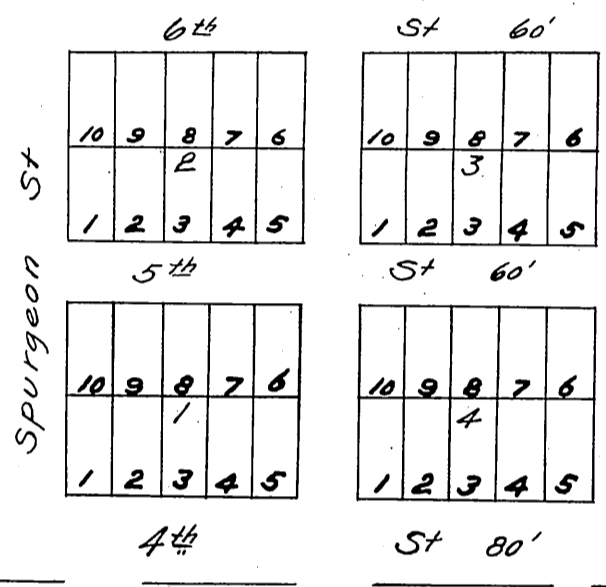

Plat of the Fruit Tract.
 Santa Ana
 Scale 200' ft to 1 inch

Recorded at the request of J. H. Fruit
 July 5th 1878 at 8⁰² AM.

Completed
 10/27/78

3
 26