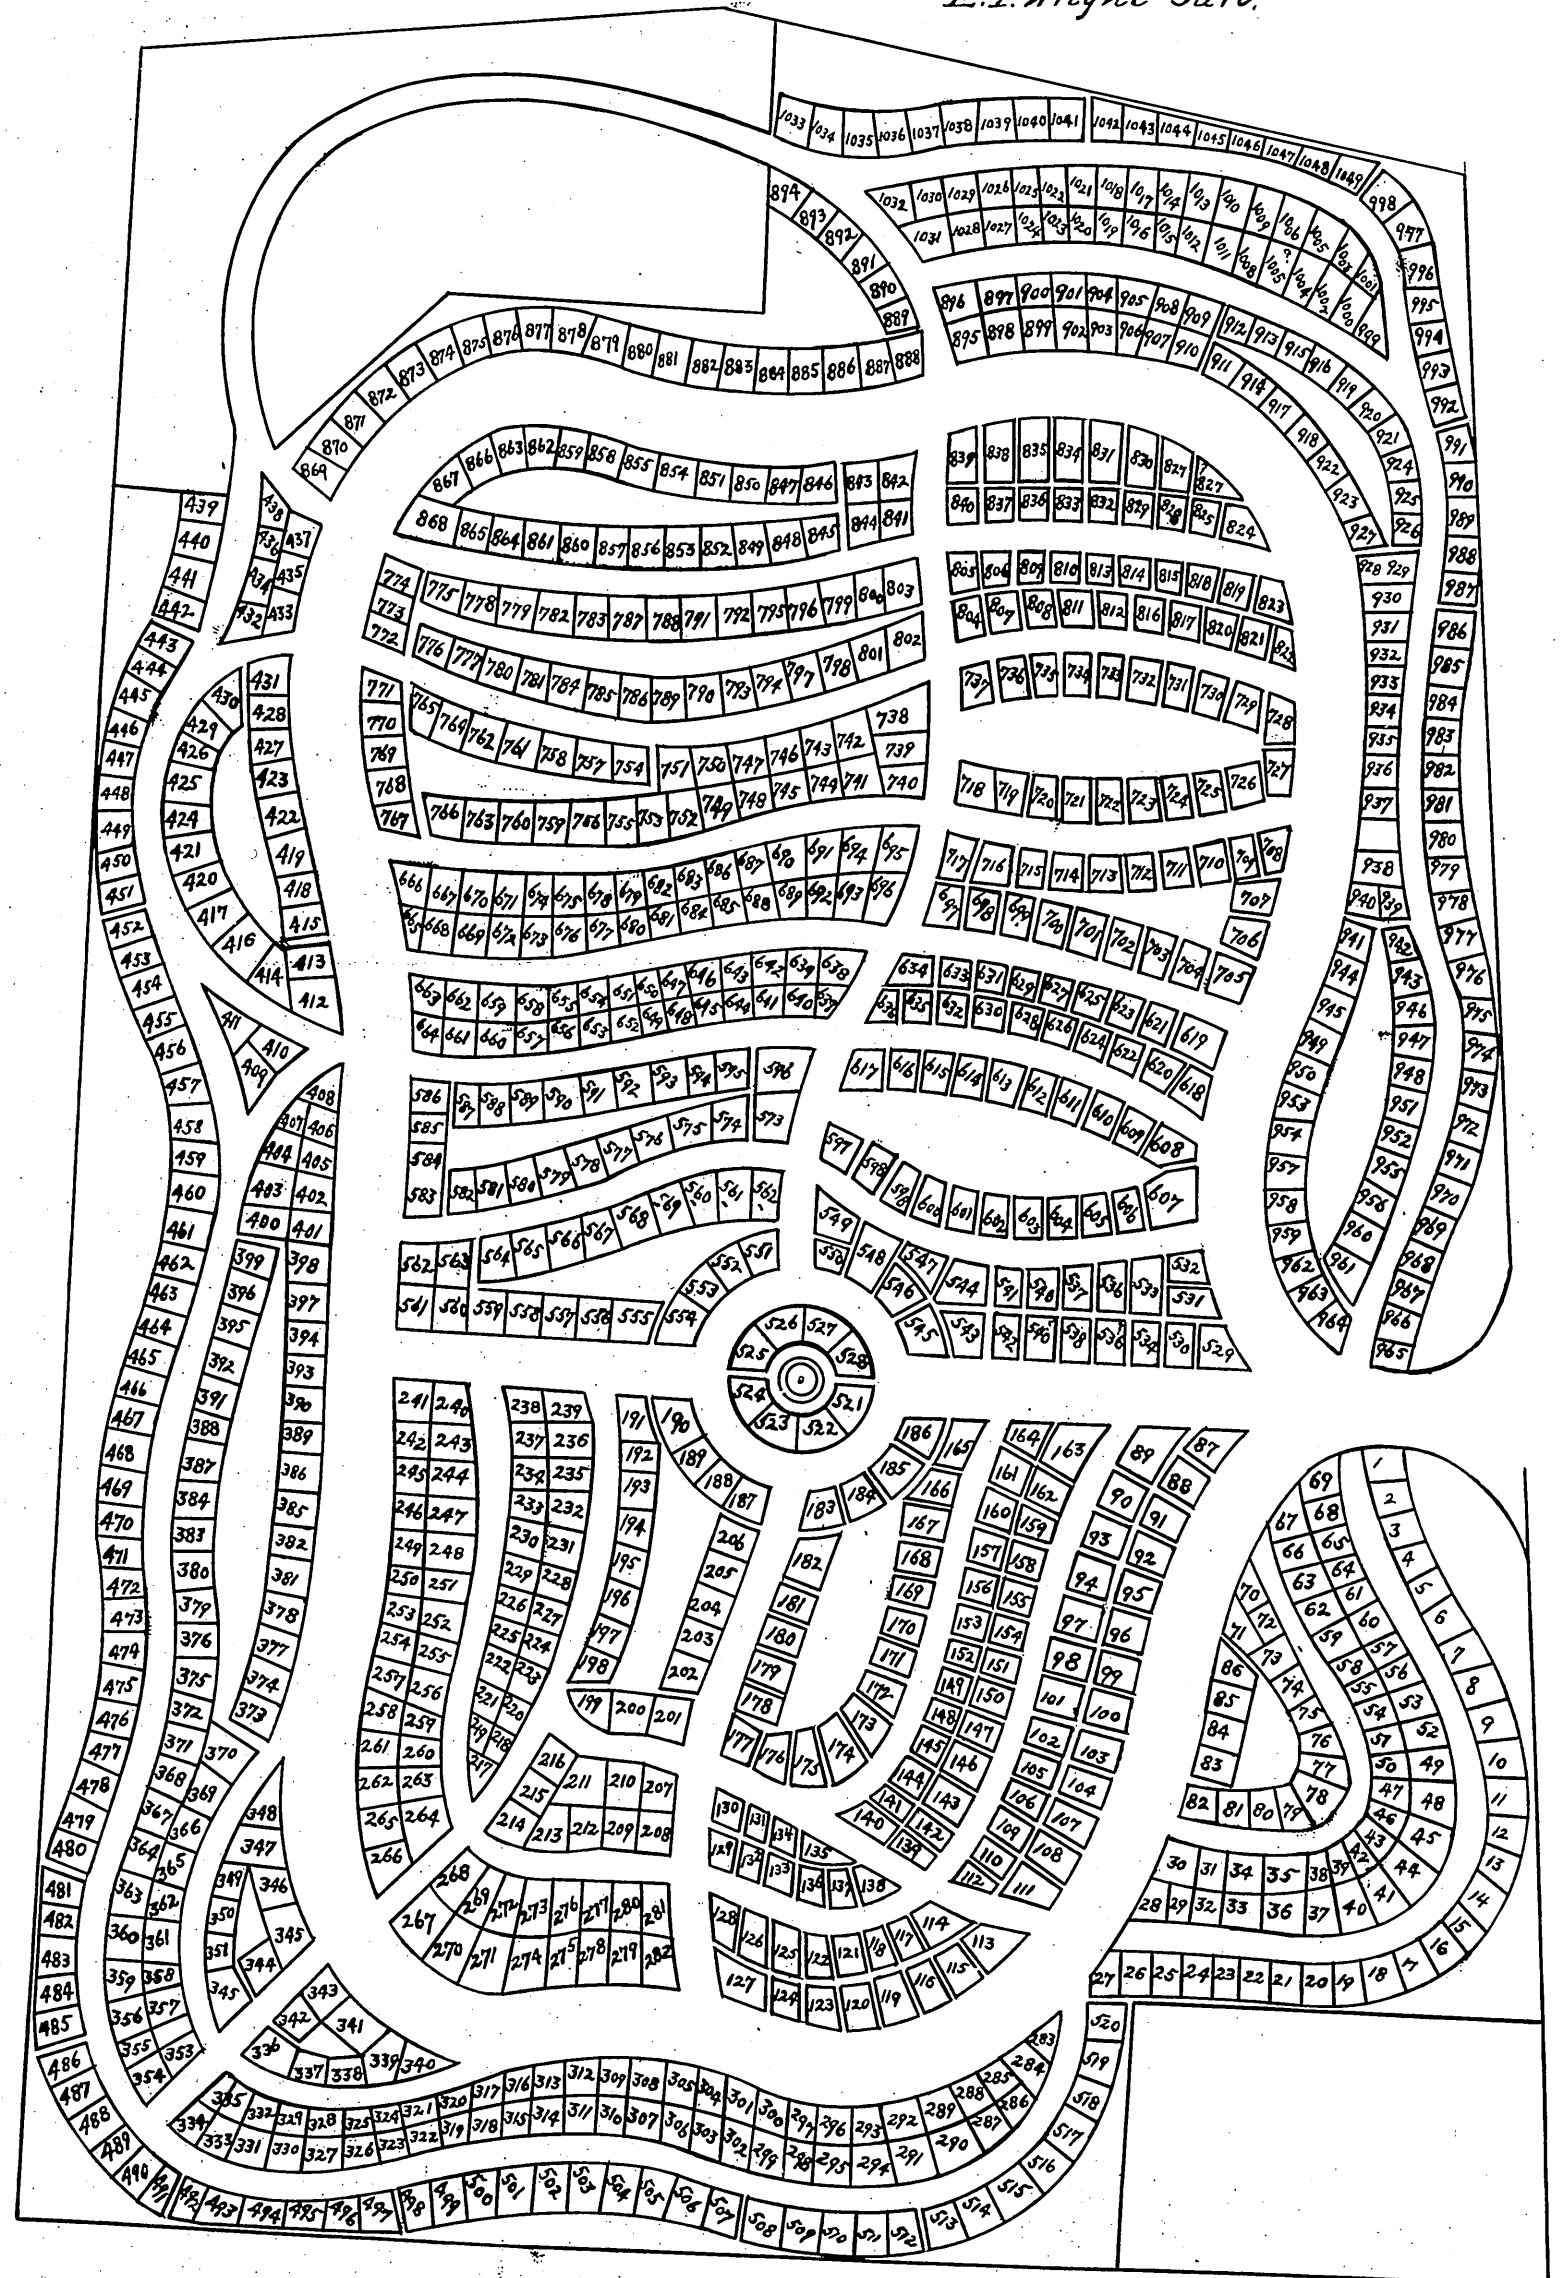

MR 5-111
30

•••••

PLAN OF THE MOUNTAIN VIEW CEMETERY

Owned by the Pasadena Cemetery Association
Los Angeles Co. Cal.

Lot B. of the Giddings tract as rec-
orded in book page Miscellaneous
Records. Scale 40 ft to one inch

H. I. Wright Surv.

Opening Fair Oaks Ave D:10-101 D:3266-135

Original reduced from scale of 40 to 100 feet per inch.

Recorded at request of I. W. Giddings Mar. 3-1883.