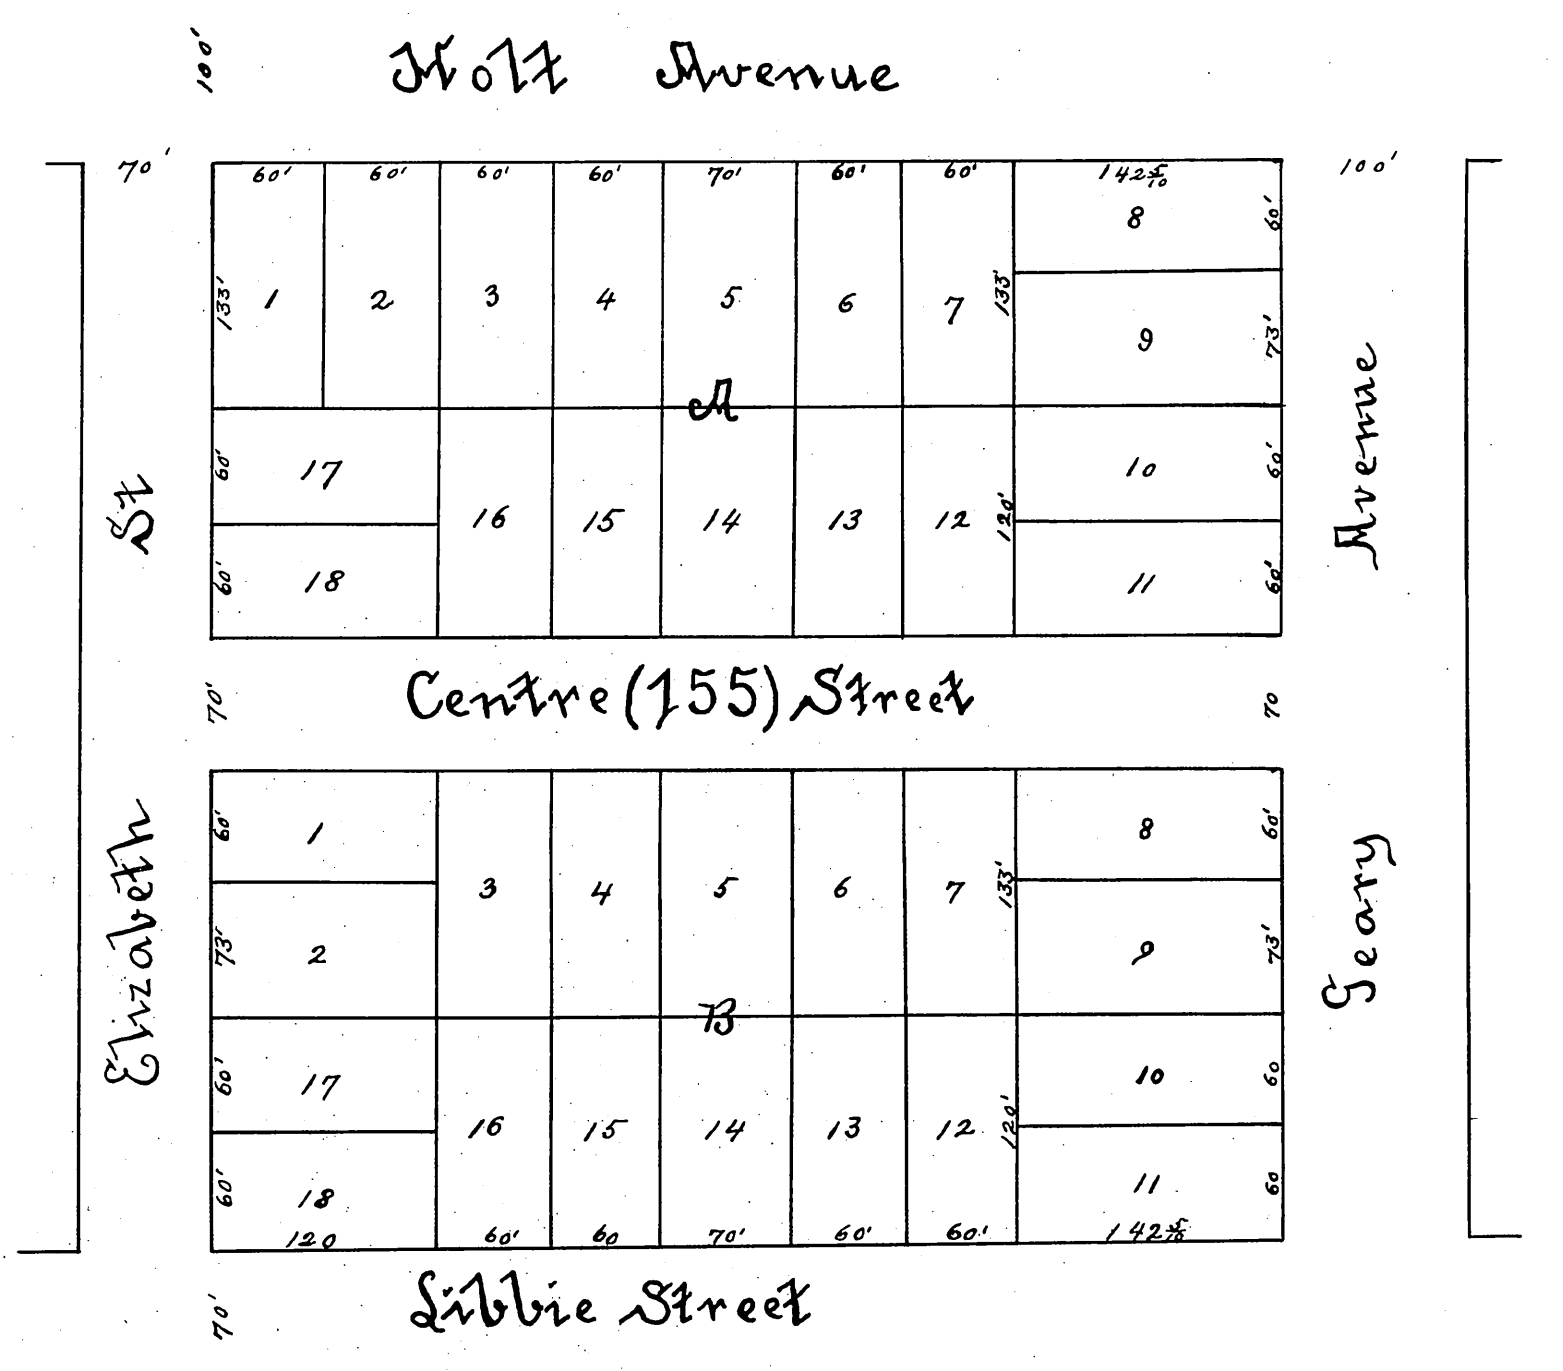

MR-5-174  
46

# Lambie Subdivision of Block N° 155 in Town of Pomona, Los Angeles County California Blocks A and B. March 15<sup>th</sup> 1883.

Libbie St changed to Monterey Ave Ord 319 D:6-182  
 Vac. 5Ft. North side of Center St. see D:14-272 Res. No. 151  
 Elizabeth St. changed to Main St. D:30-42 Ord. 454