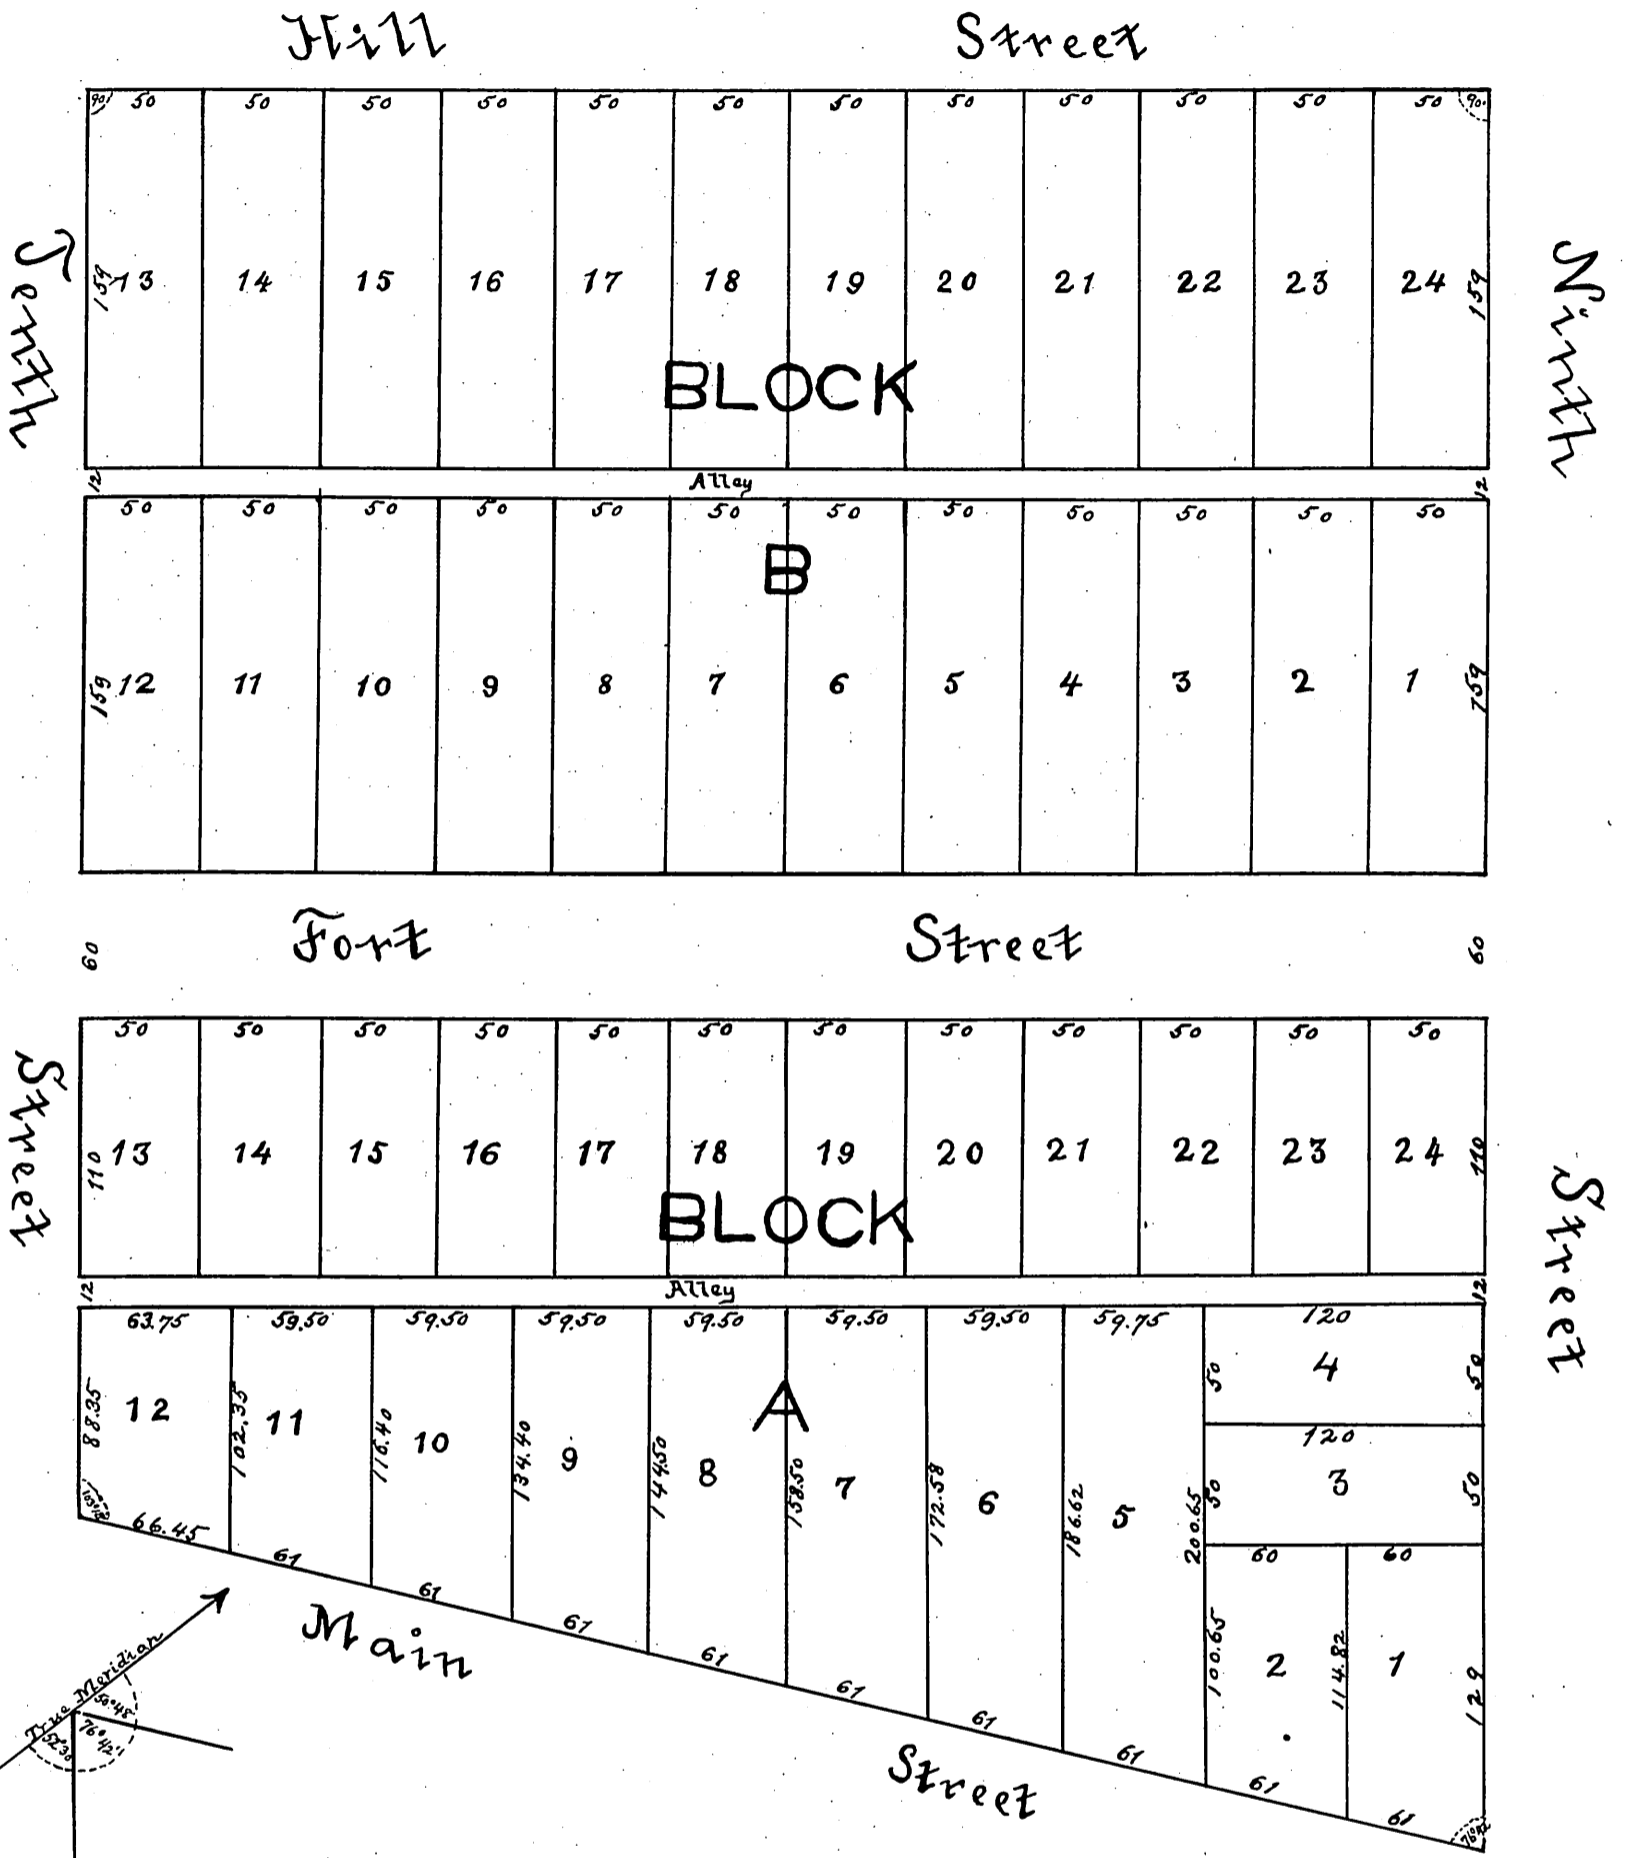

MR-5-222  
61

Plat of the  
John G. Downey Tract  
Los Angeles, Cal  
Scale 30 feet to 1 inch

Original reduced from scale of 30 to 80 feet per inch.

Recorded at request of  
J. Downey Harvey June 16 1883.

Widening of 9th St D:7-235  
" Mill St. D:11-13

Alley in Block B changed to Blackstone Ct. - ord. 37618

Comptrol  
Office