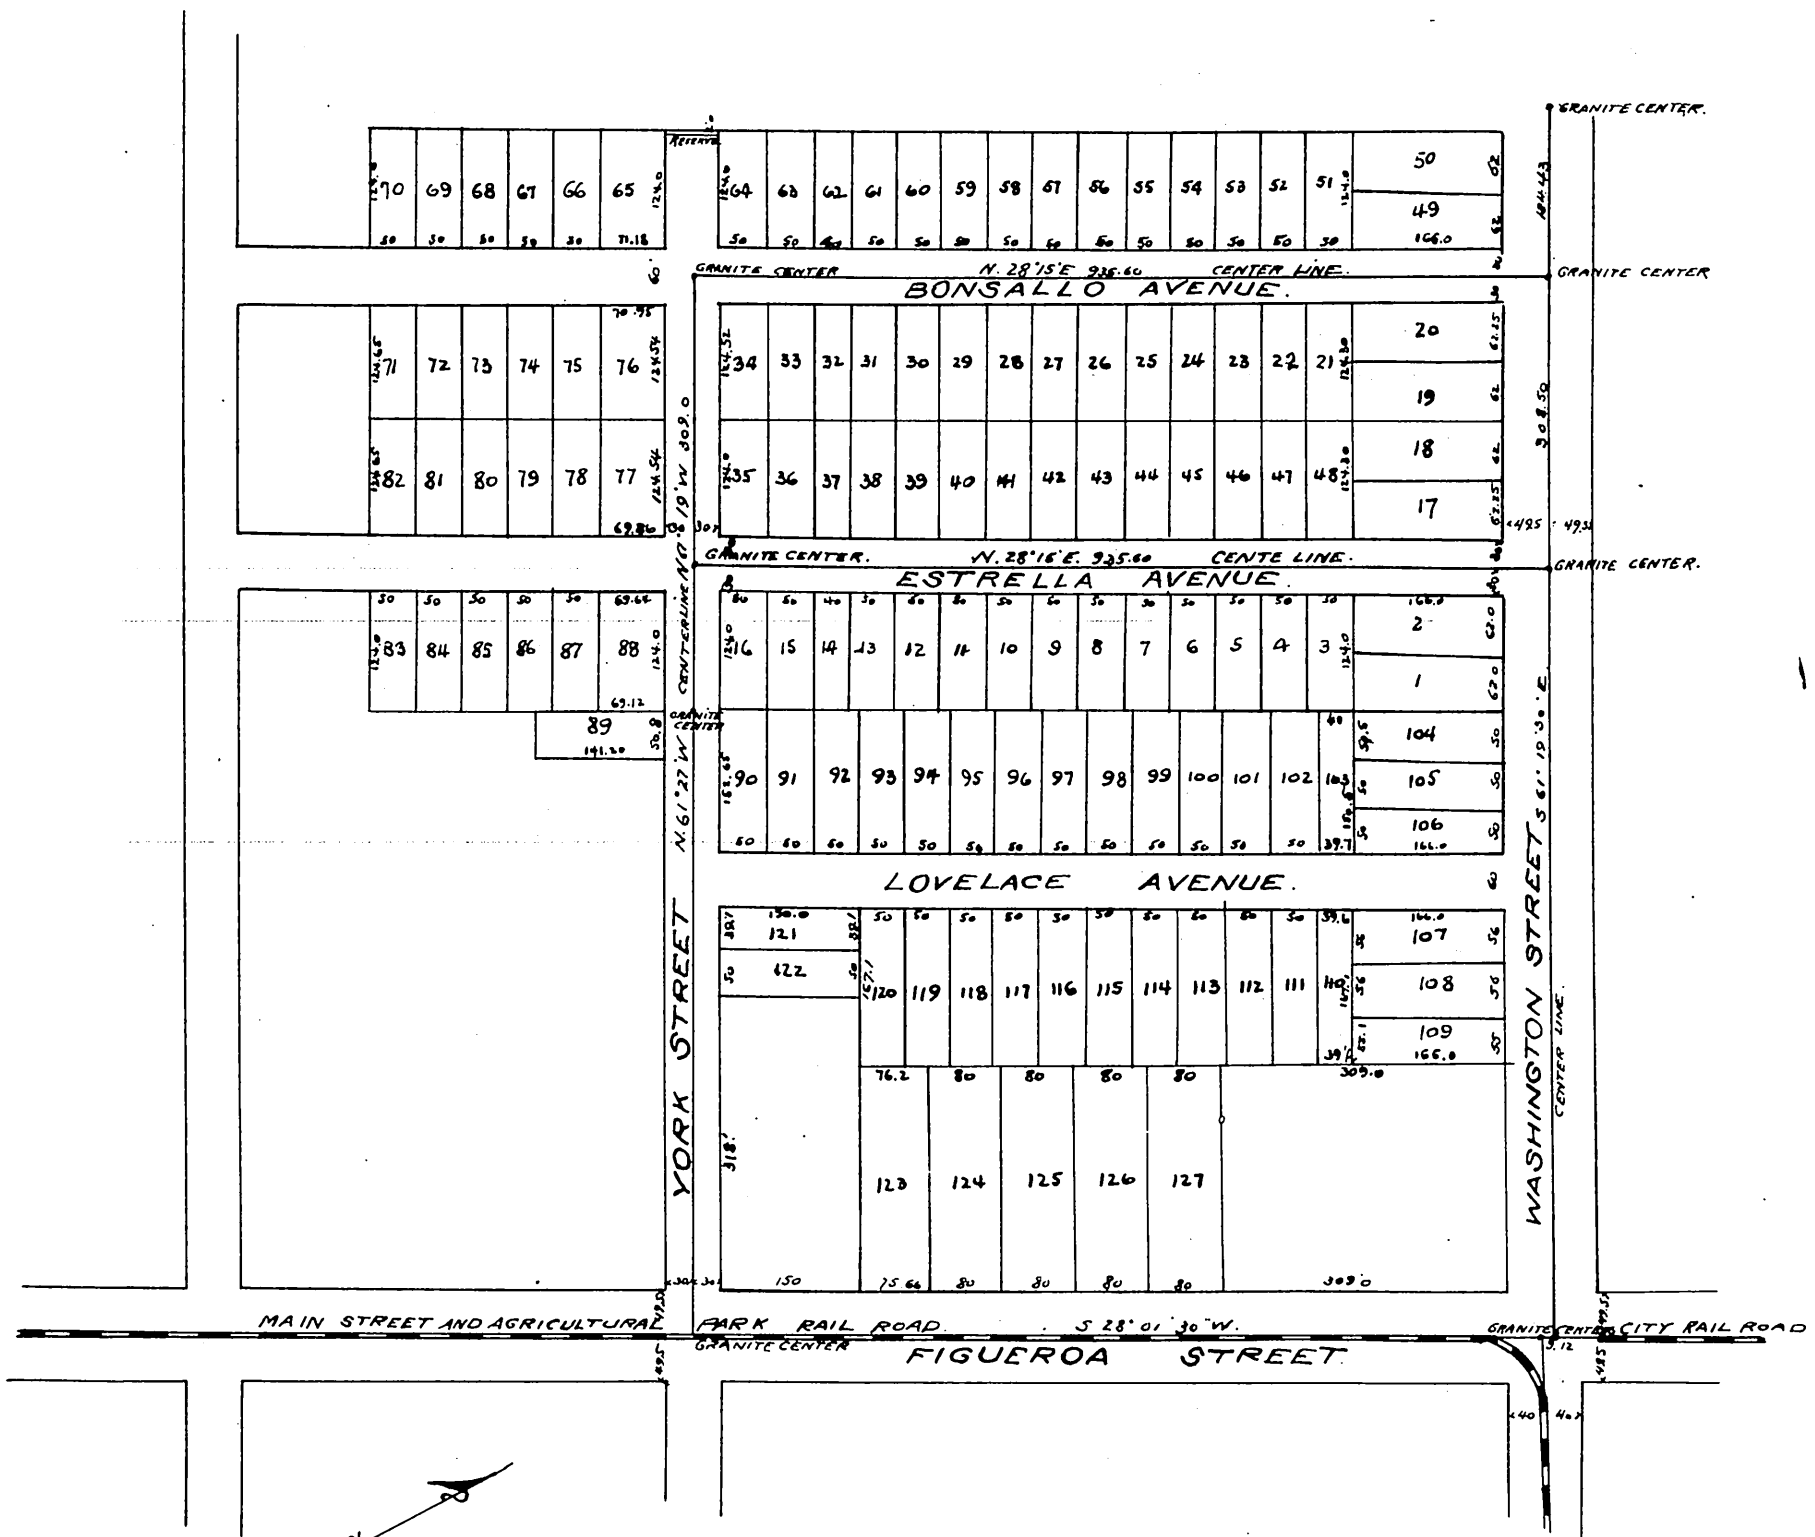

Map
OF
Park Villa Tract
Los Angeles City, Cal.
surveyed by
Fred Eaton November 1886

A full, true and correct copy of the original
(reduced to the scale of 200 feet to one inch)
recorded Dec. 7, 1886 at 12^o M. at request of
T. Wiesendanger.
Frank A. Gibson County Recorder.
By Arthur Bray Deputy.