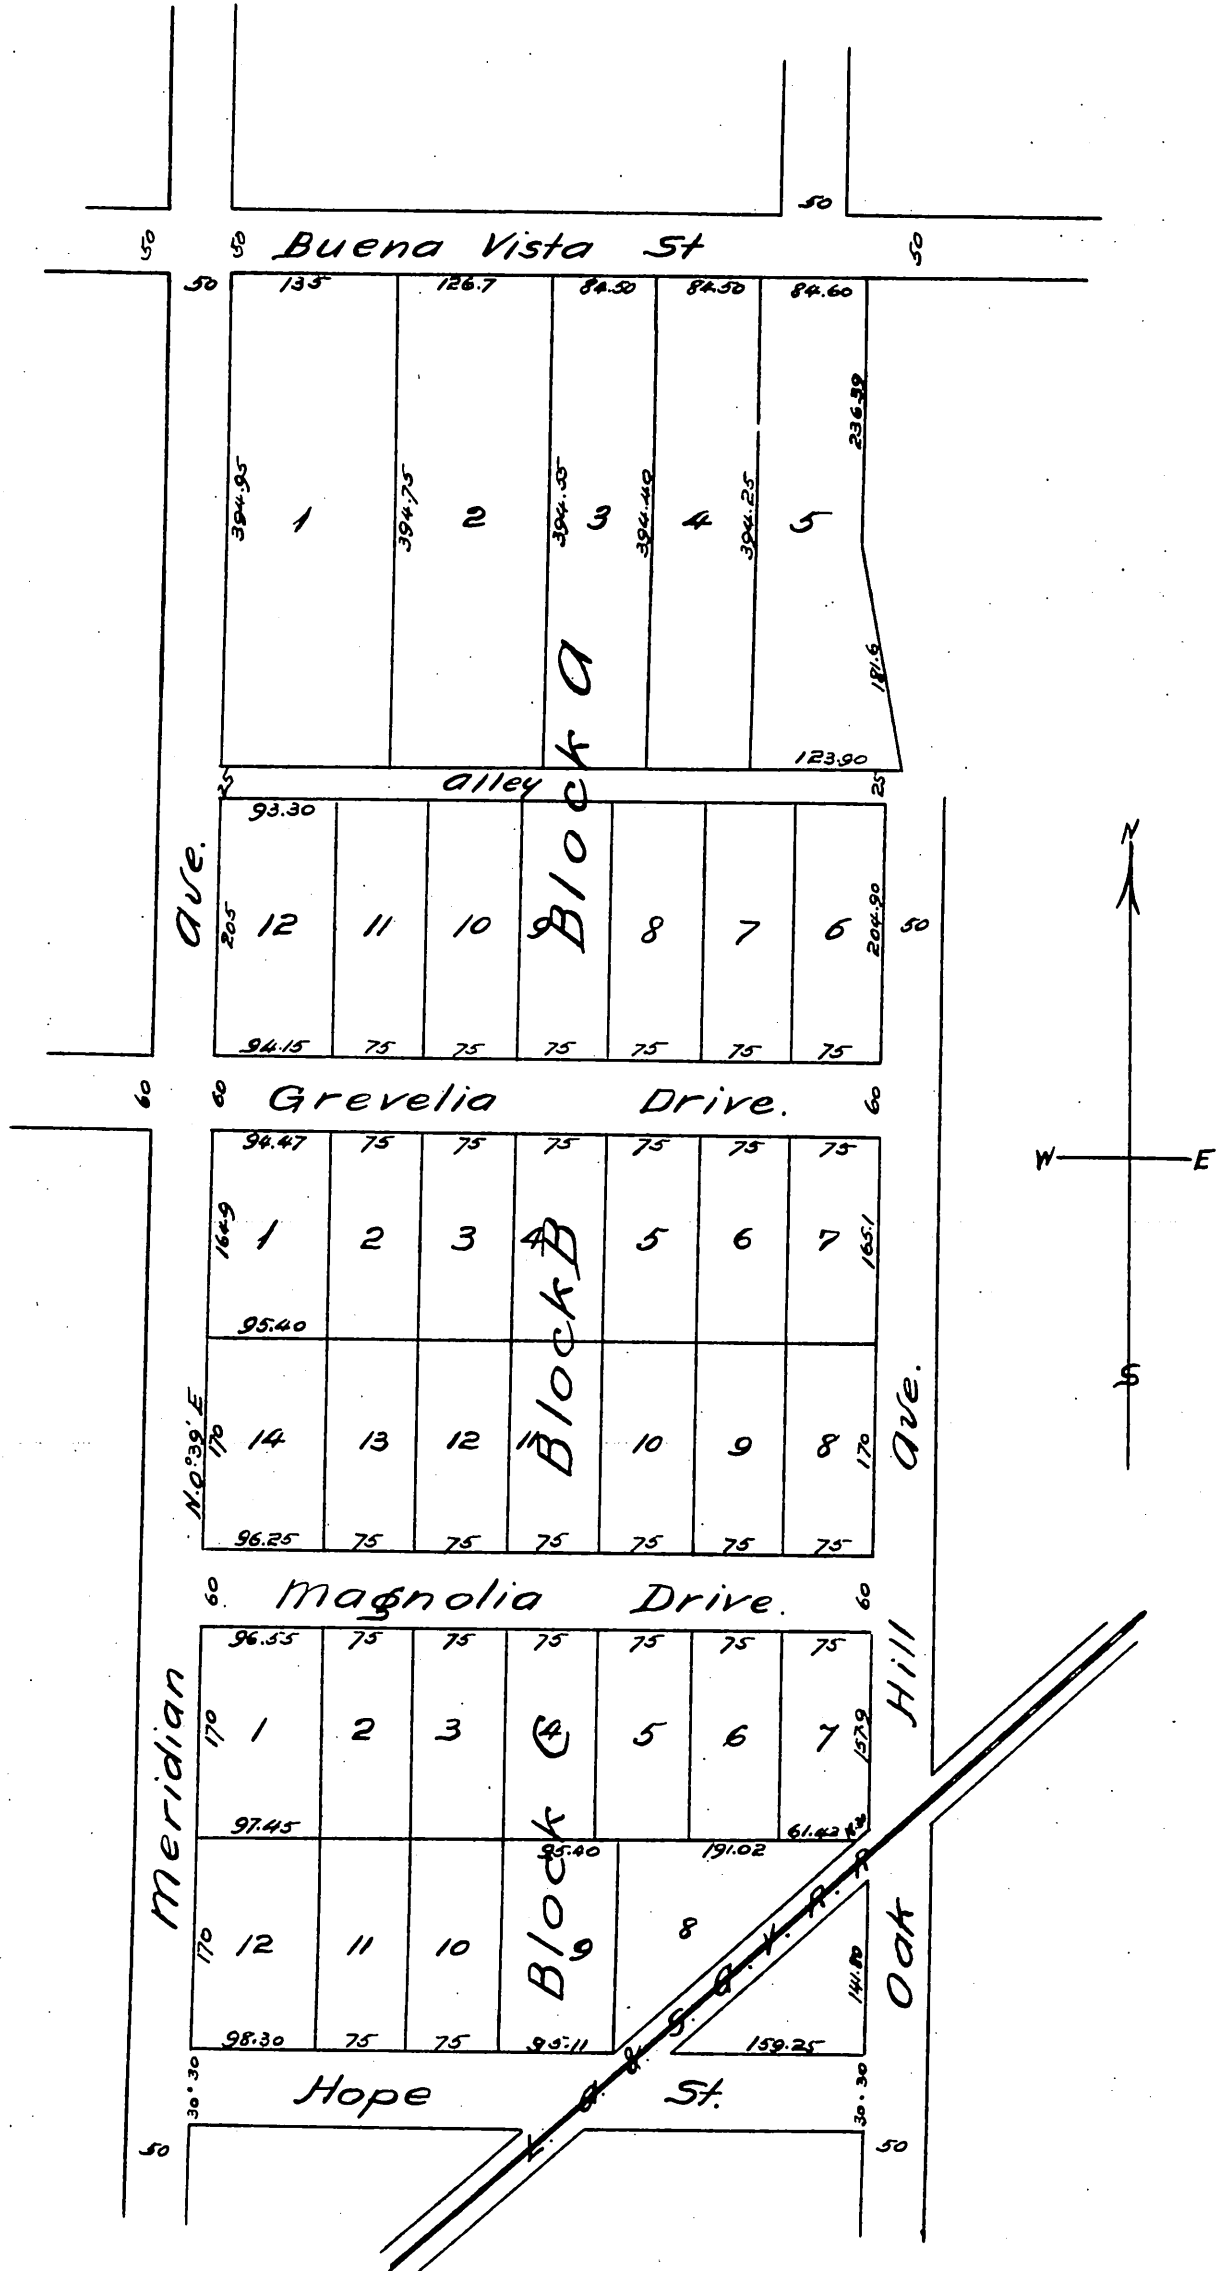

MAP OF Buena Vista Tract.

South Pasadena California.

Subdivided by
Wotkyns & Lockwood

Surveyed Dec. 1886 by J. Norton. C.E.
Scale 100ft to 1 in.

A full, true and correct copy of the original
(reduced to the scale of 150 feet to one inch)
recorded January 11, 1887 at 45 min. past 11 A.M.
at request of B. M. Wotkyns.