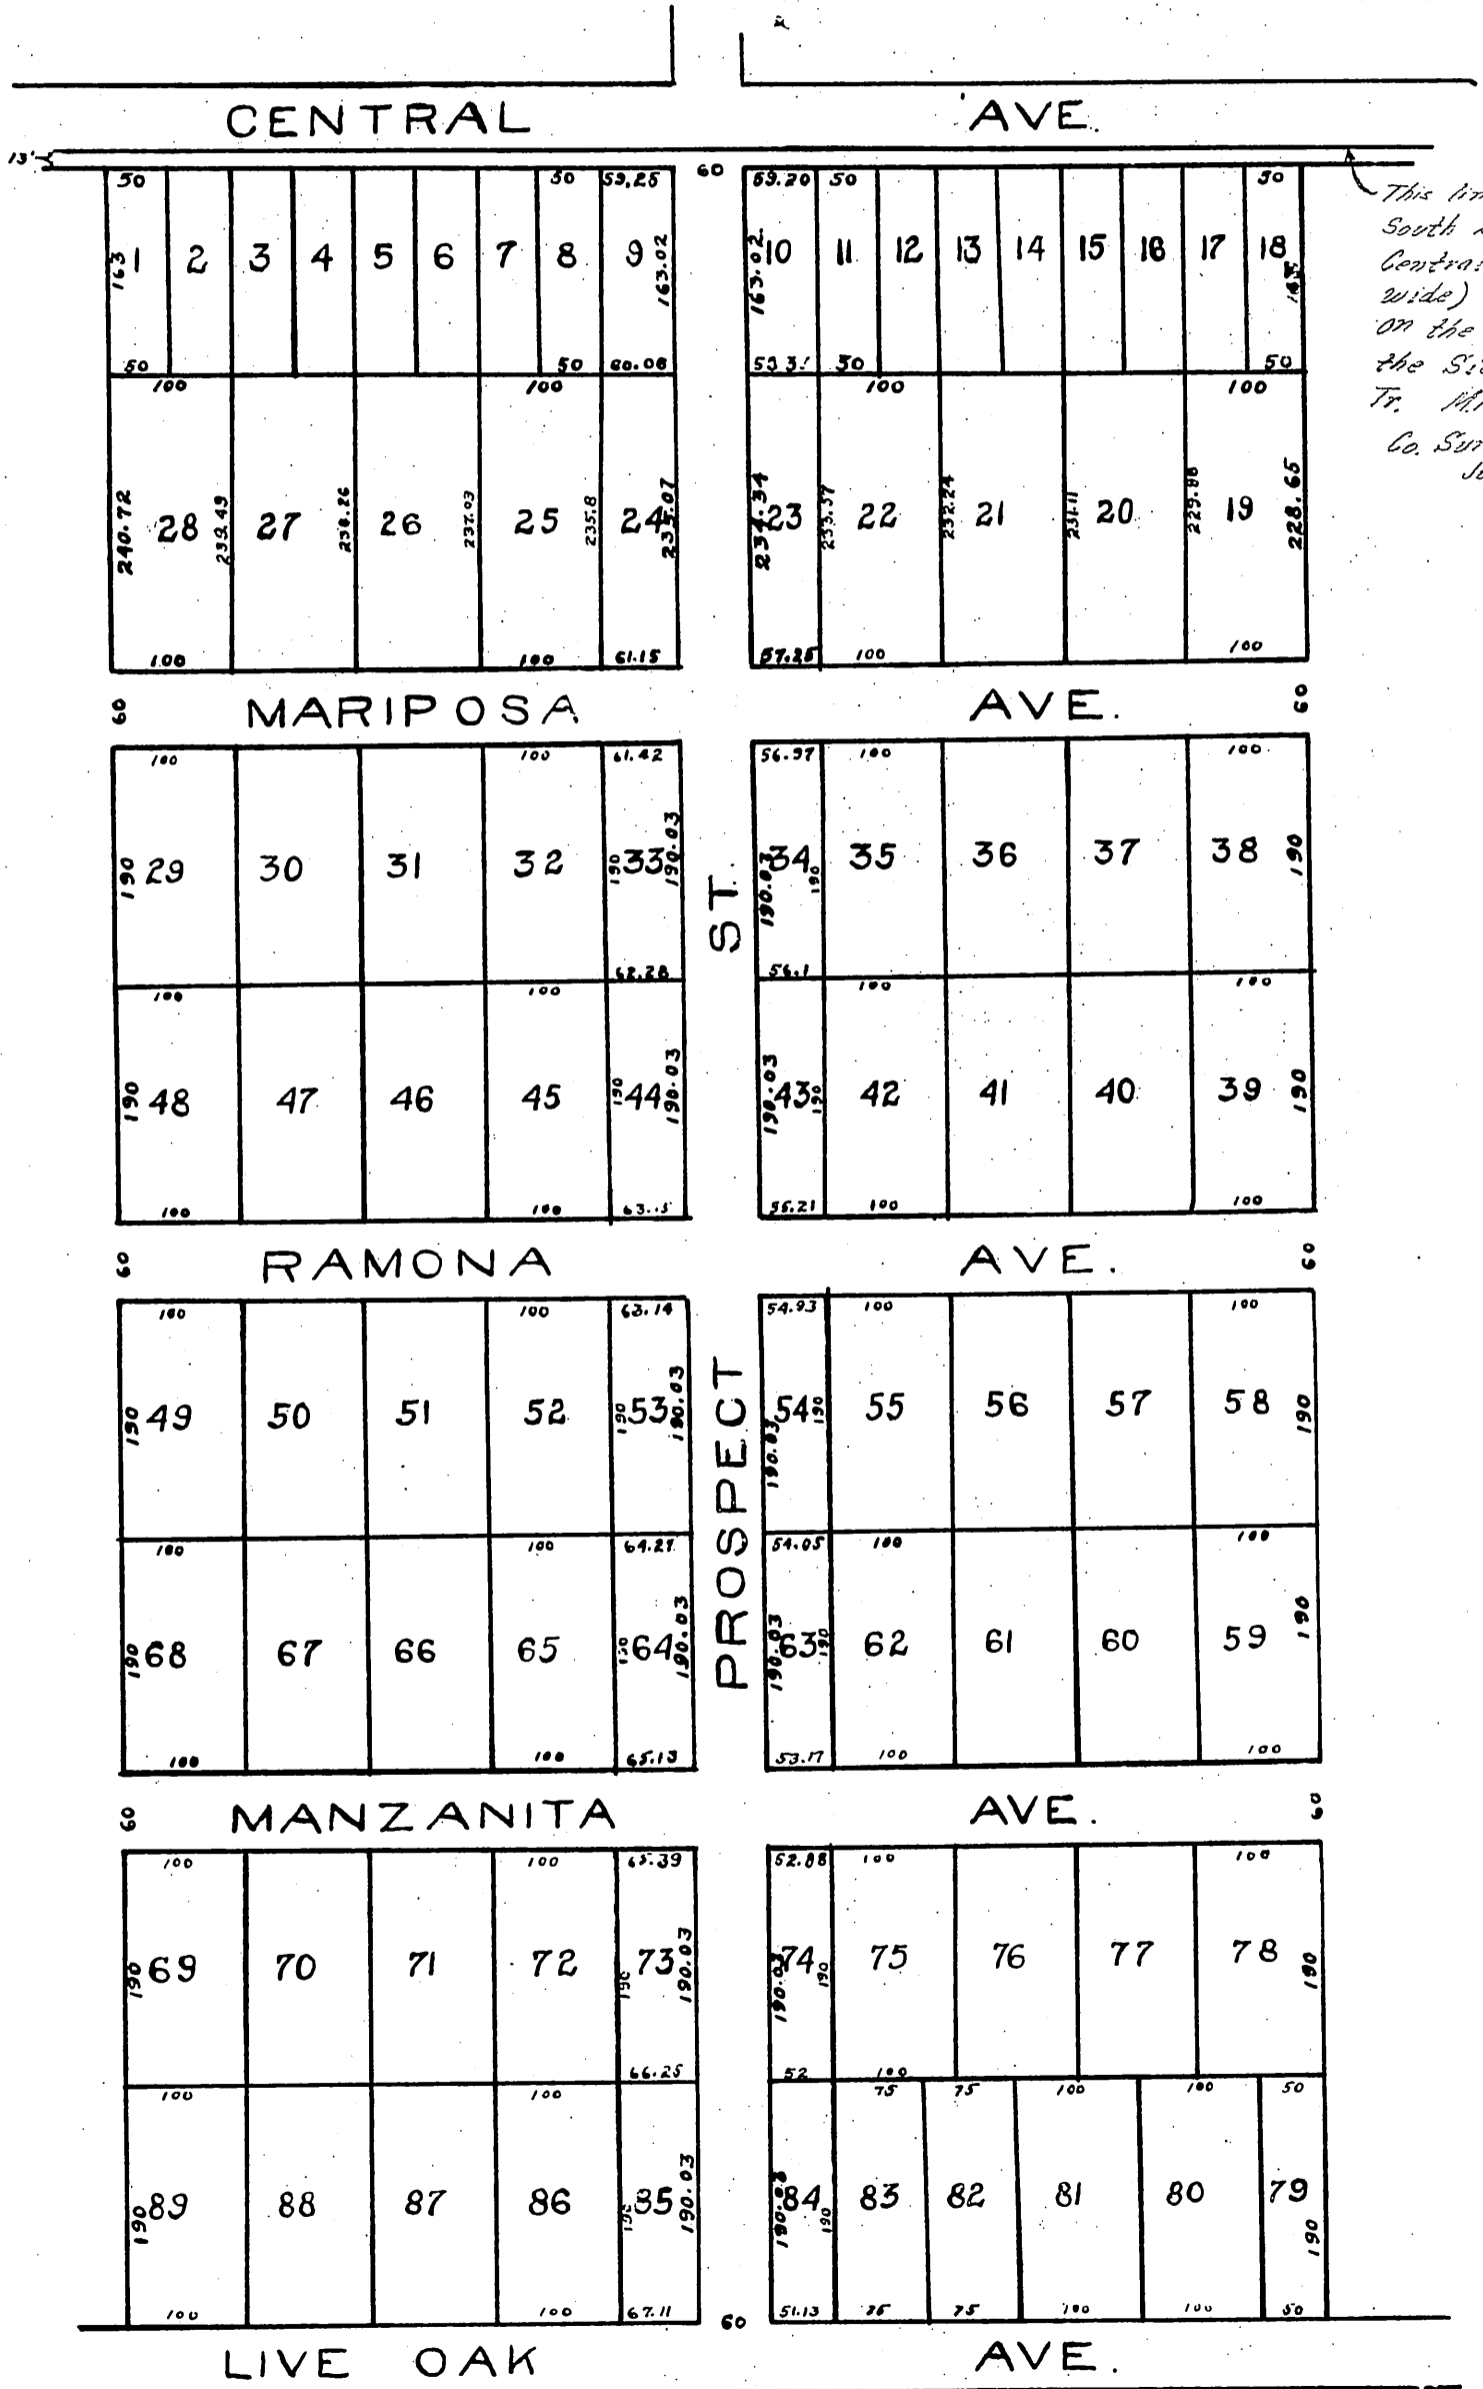

# MAP OF THE PROSPECT TRACT

being a subdivision of lot 3 Sierra Madre Tract  
Sierra Madre L. A. Co. Cal.  
Surveyed January, 1887 by F. H. Post C. E.

Scale 100ft. to 1 inch

Recorded Feb. 8, 1887 at 2:02 P.M.  
at request of D.R. McLean