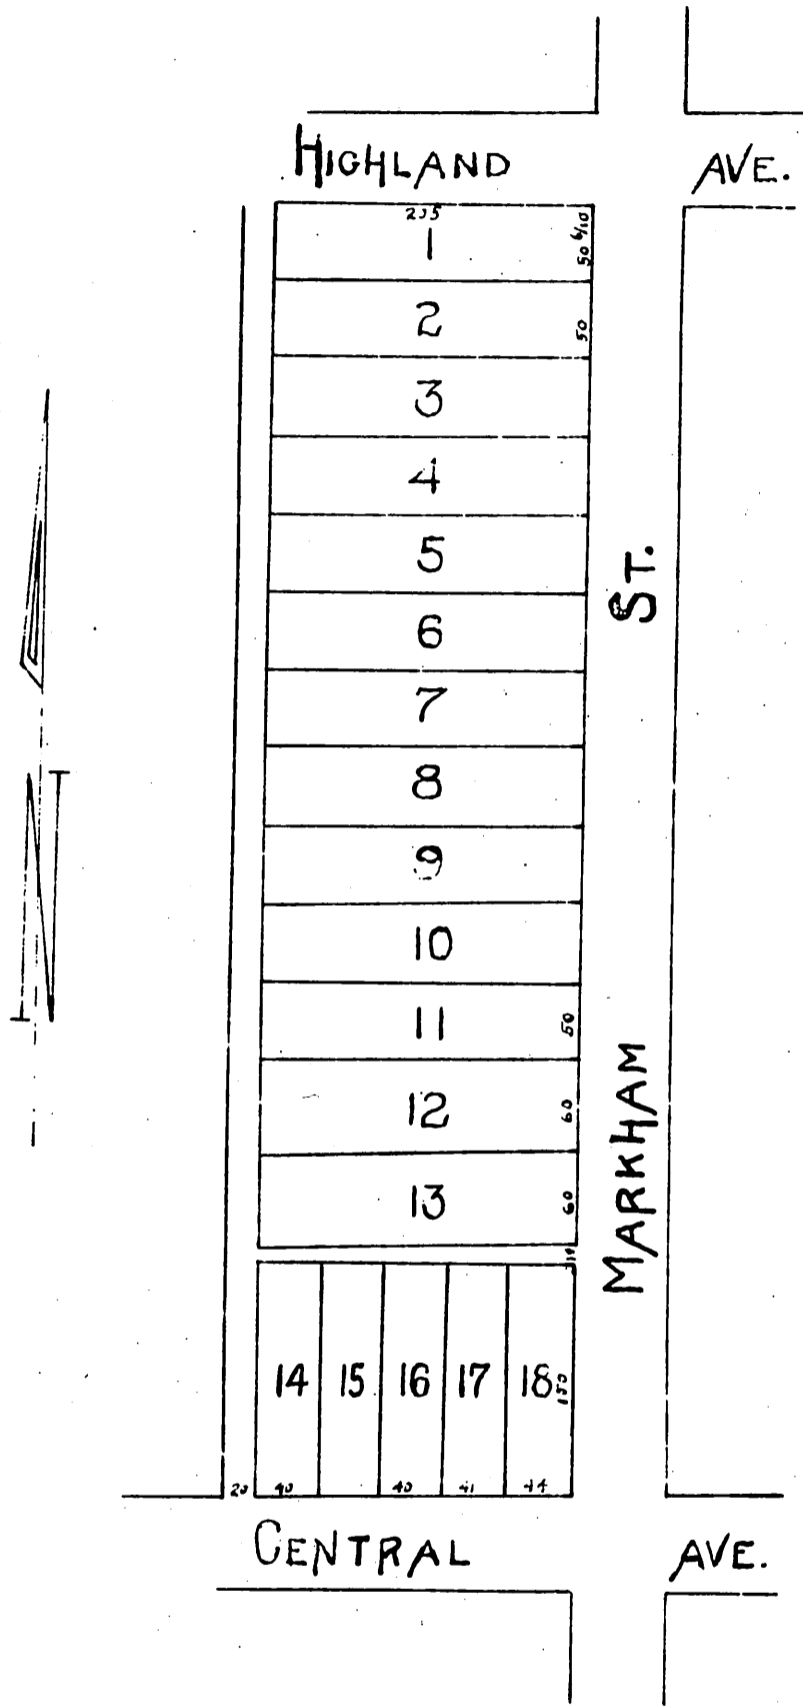

OAK KNOLL TRACT WHITE'S SUBDIVISION

Being the South East quarter of West half
of Lot 16

Sierra Madre Calif.

J.A. Osgood surveyor Mar 1, 1887

Recorded Mar. 28, 1887 at 11:05 A.M.
at request of Irving A. Waite