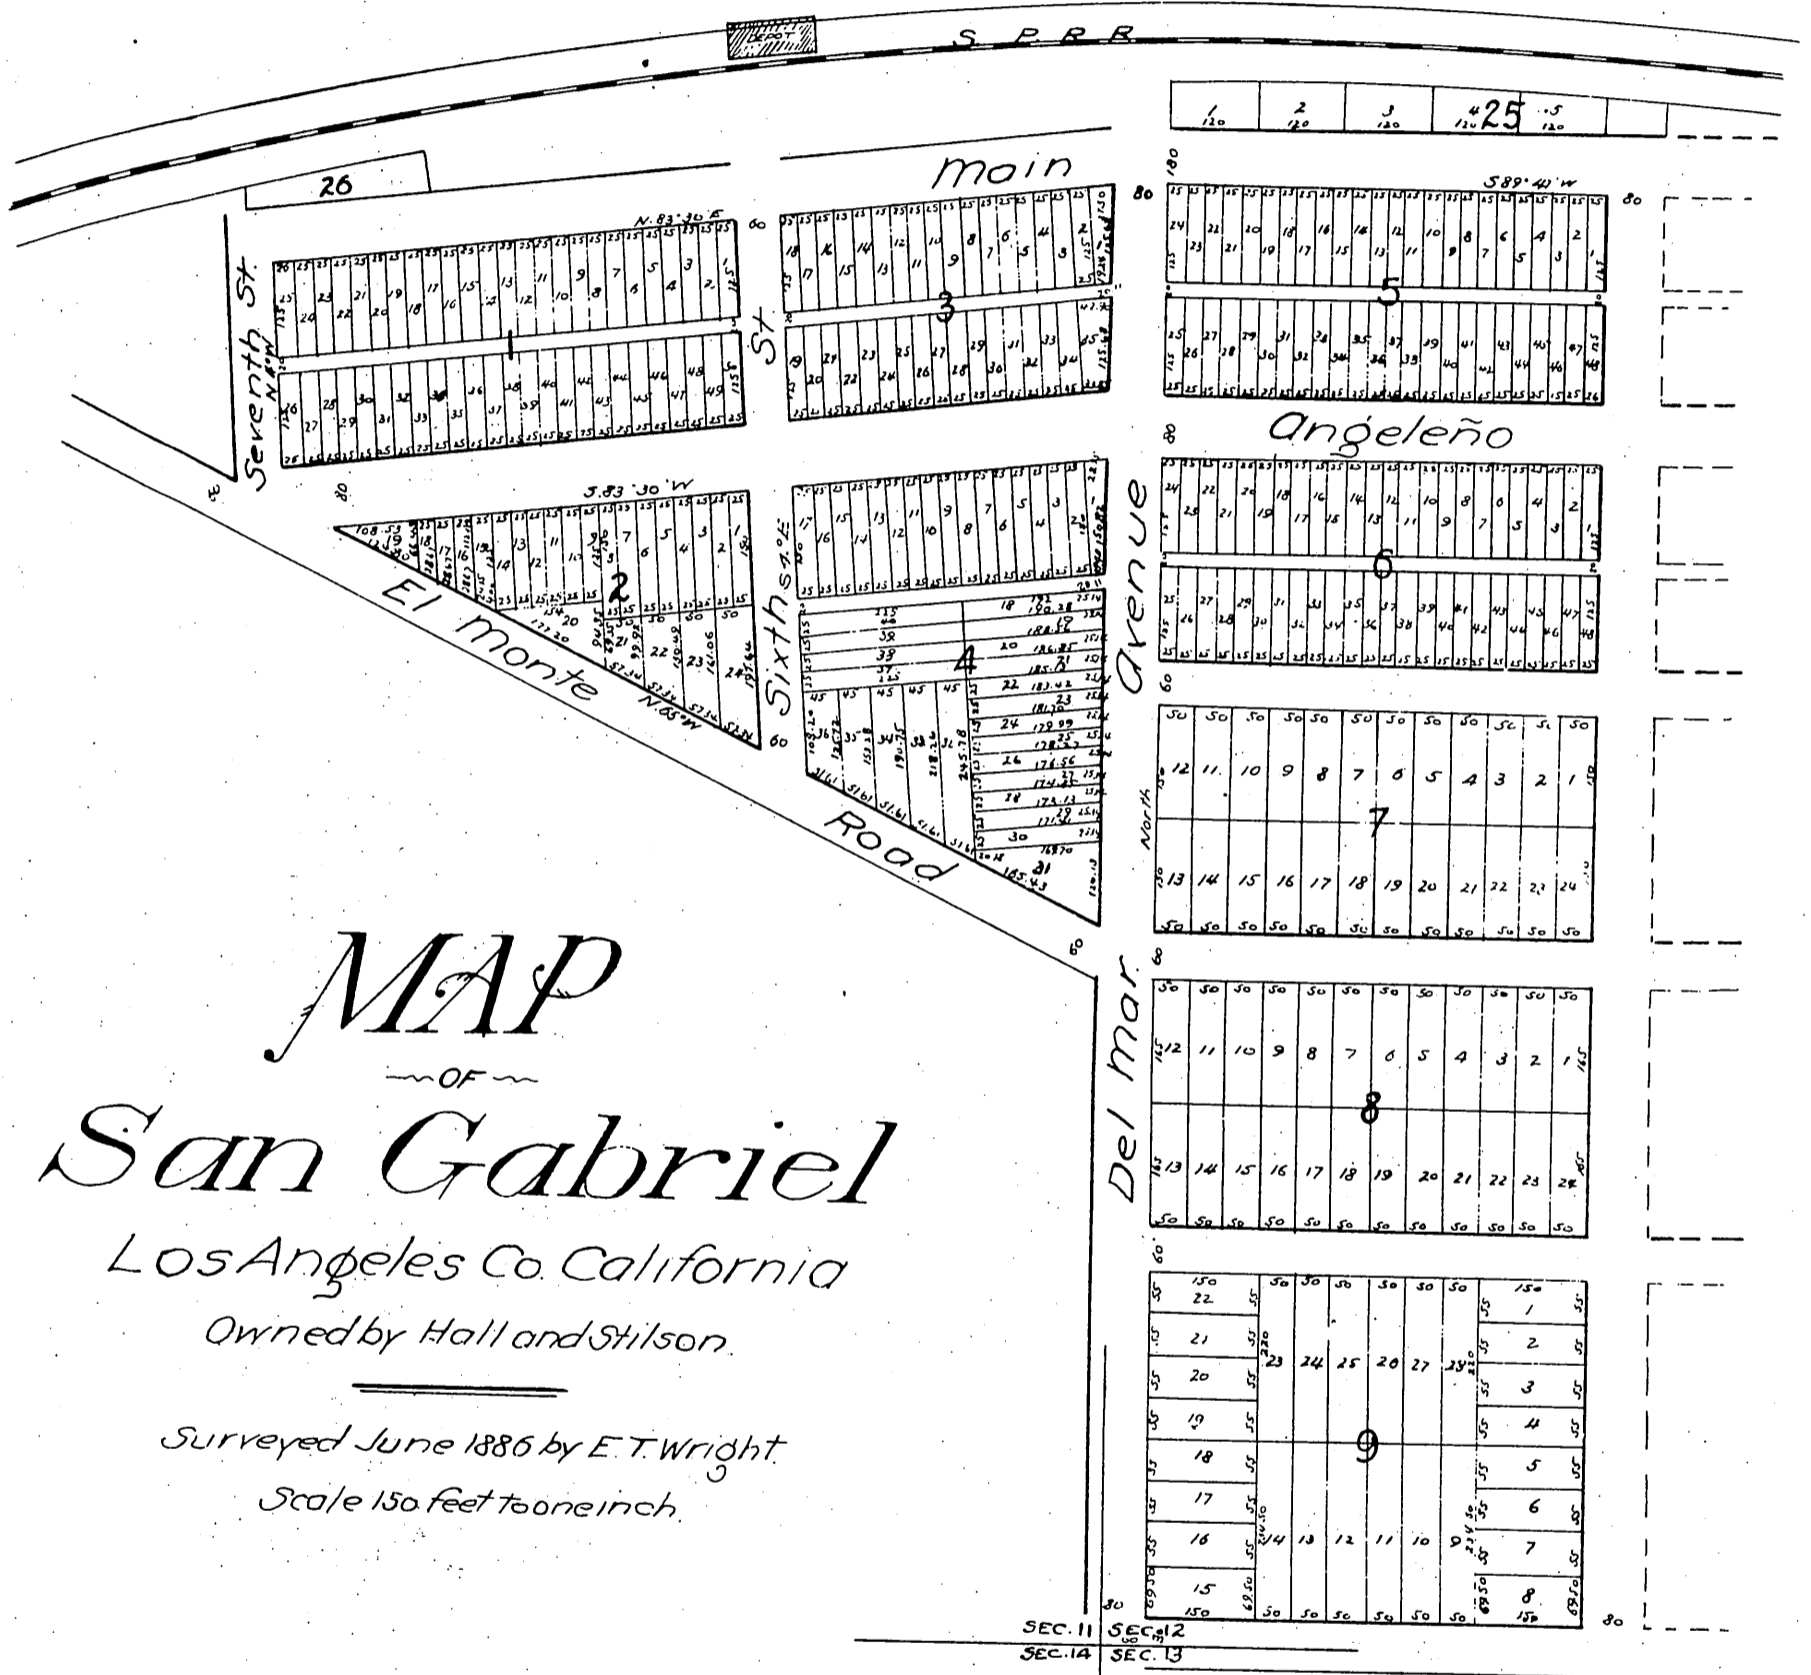

Mission

MAP
 OF
San Gabriel
 Los Angeles Co. California
 Owned by Hall and Stilson.

Surveyed June 1886 by E.T. Wright.
 Scale 150 feet to one inch.

T. 1 S., R. 12 W S. B.M.