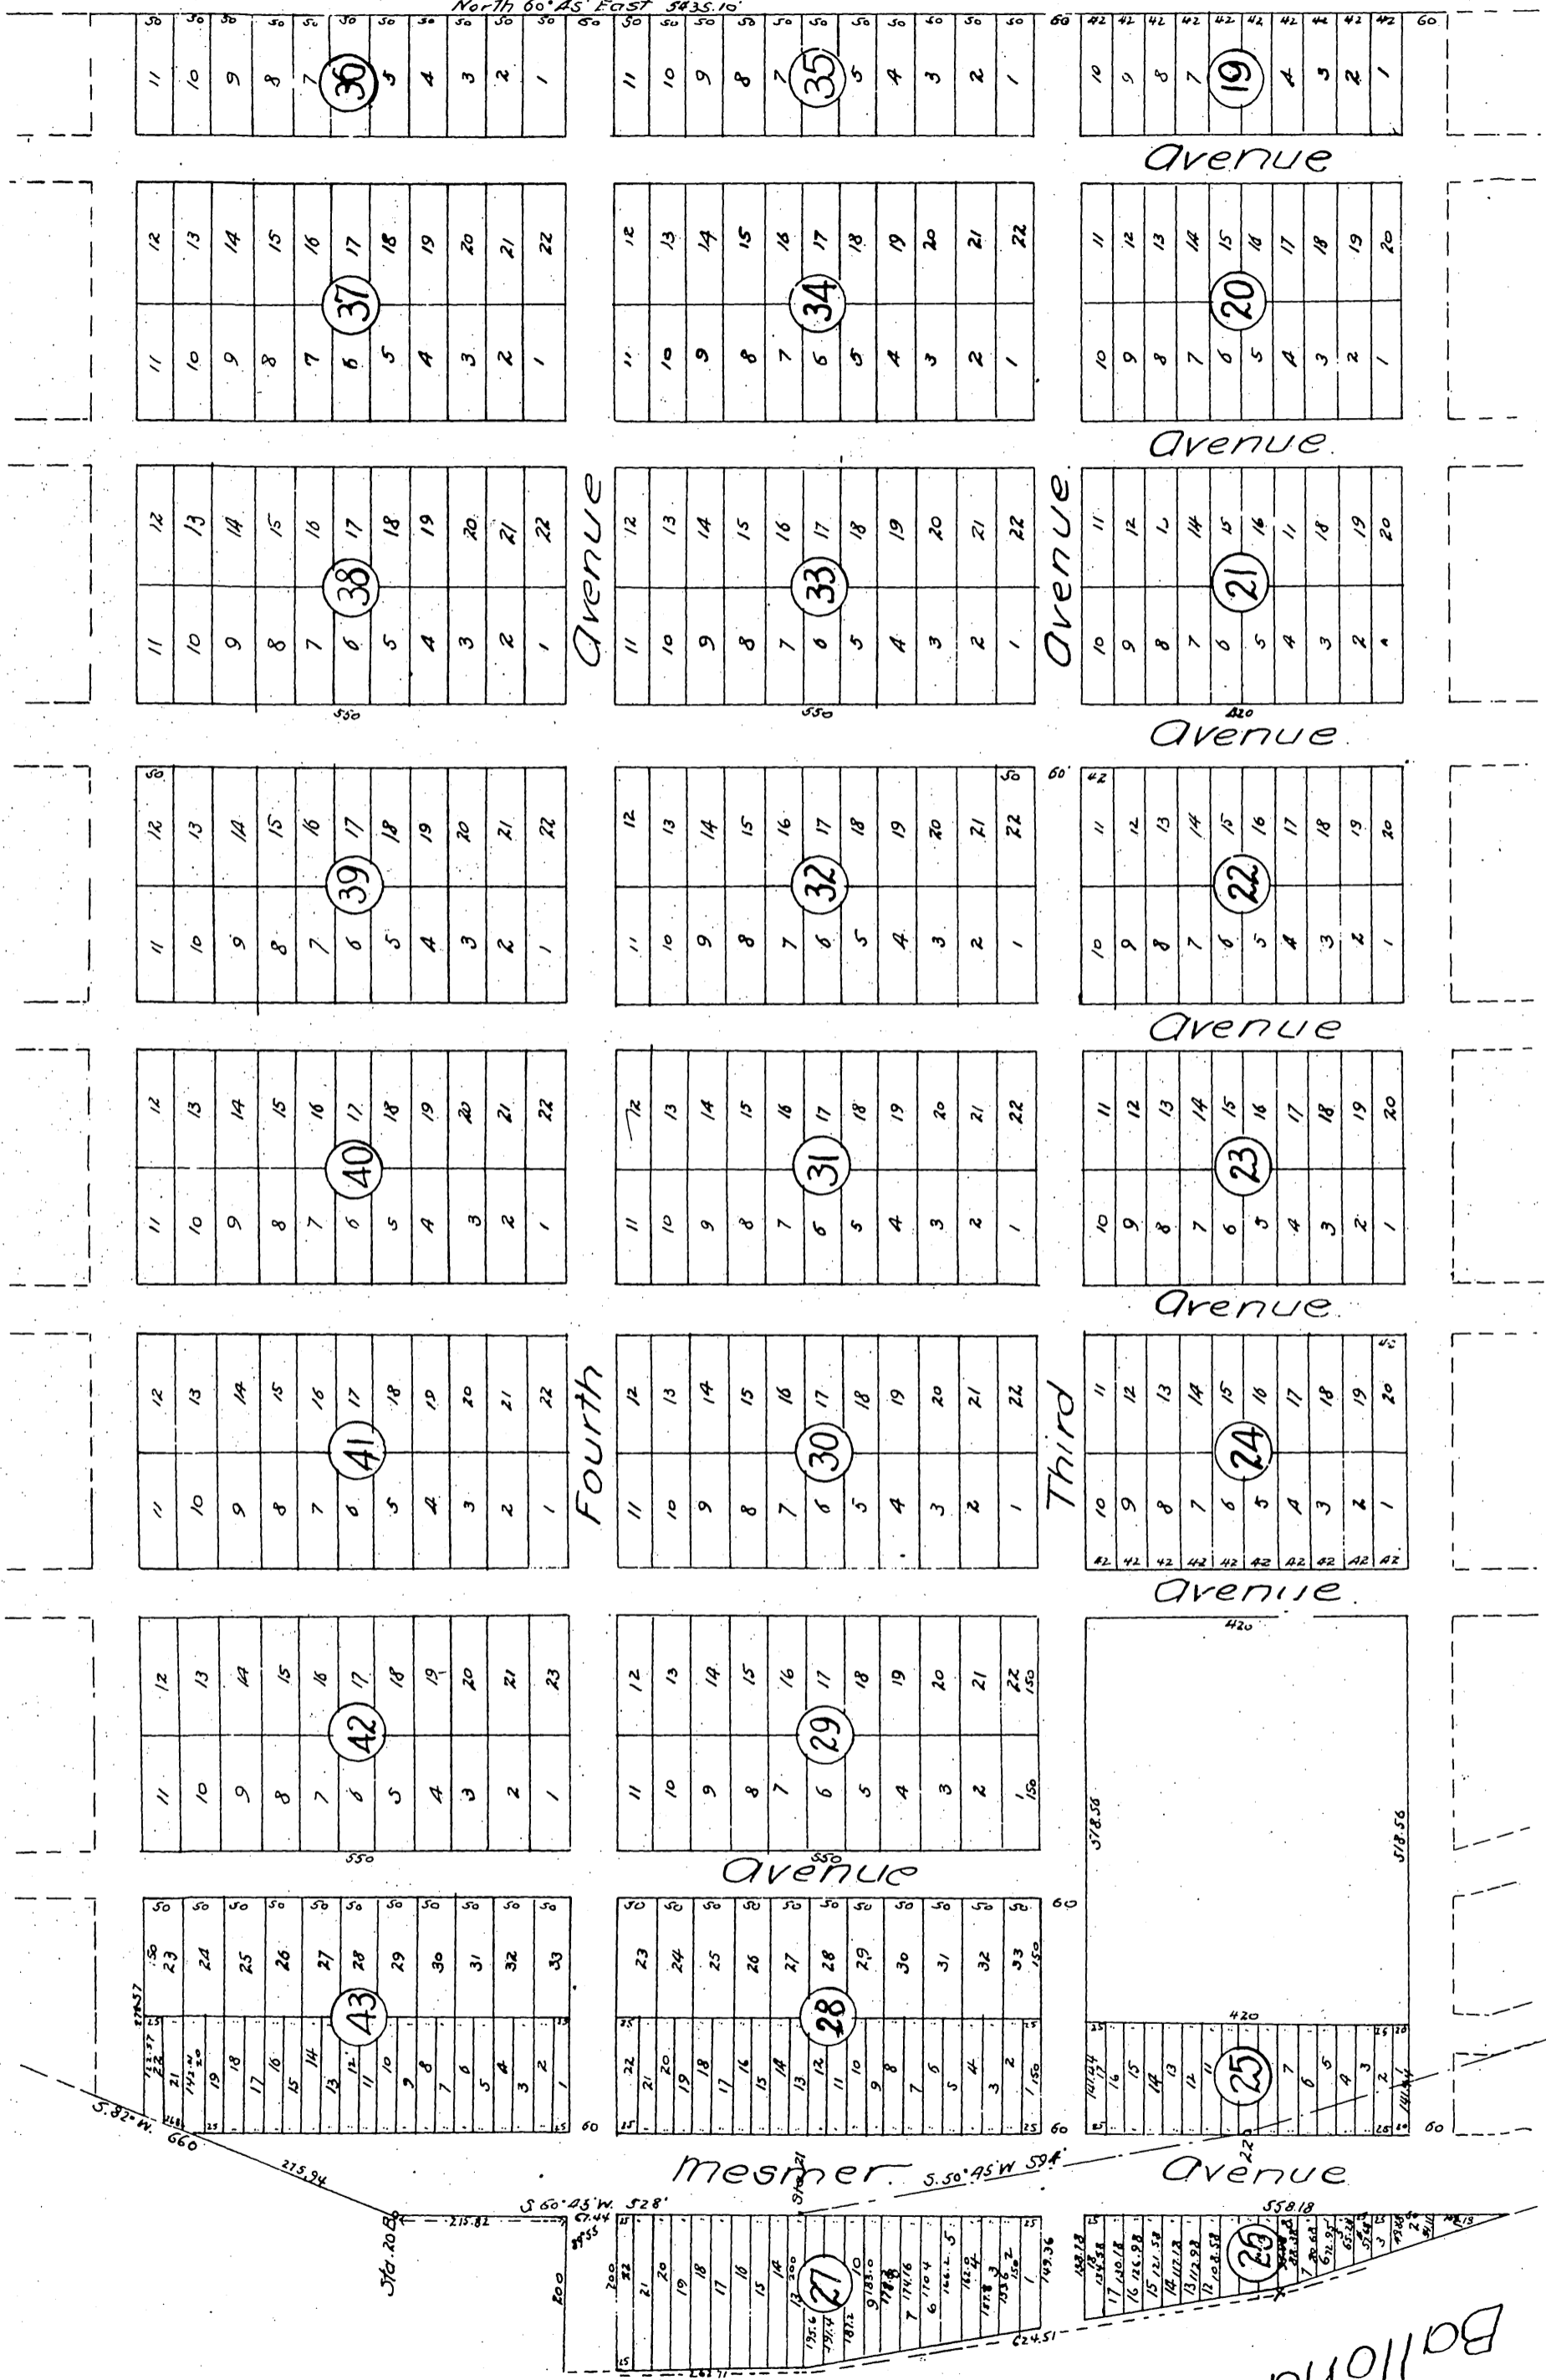

# Rancho Sausal Redondo

North 60° 45' East 5435.10'

Ballona