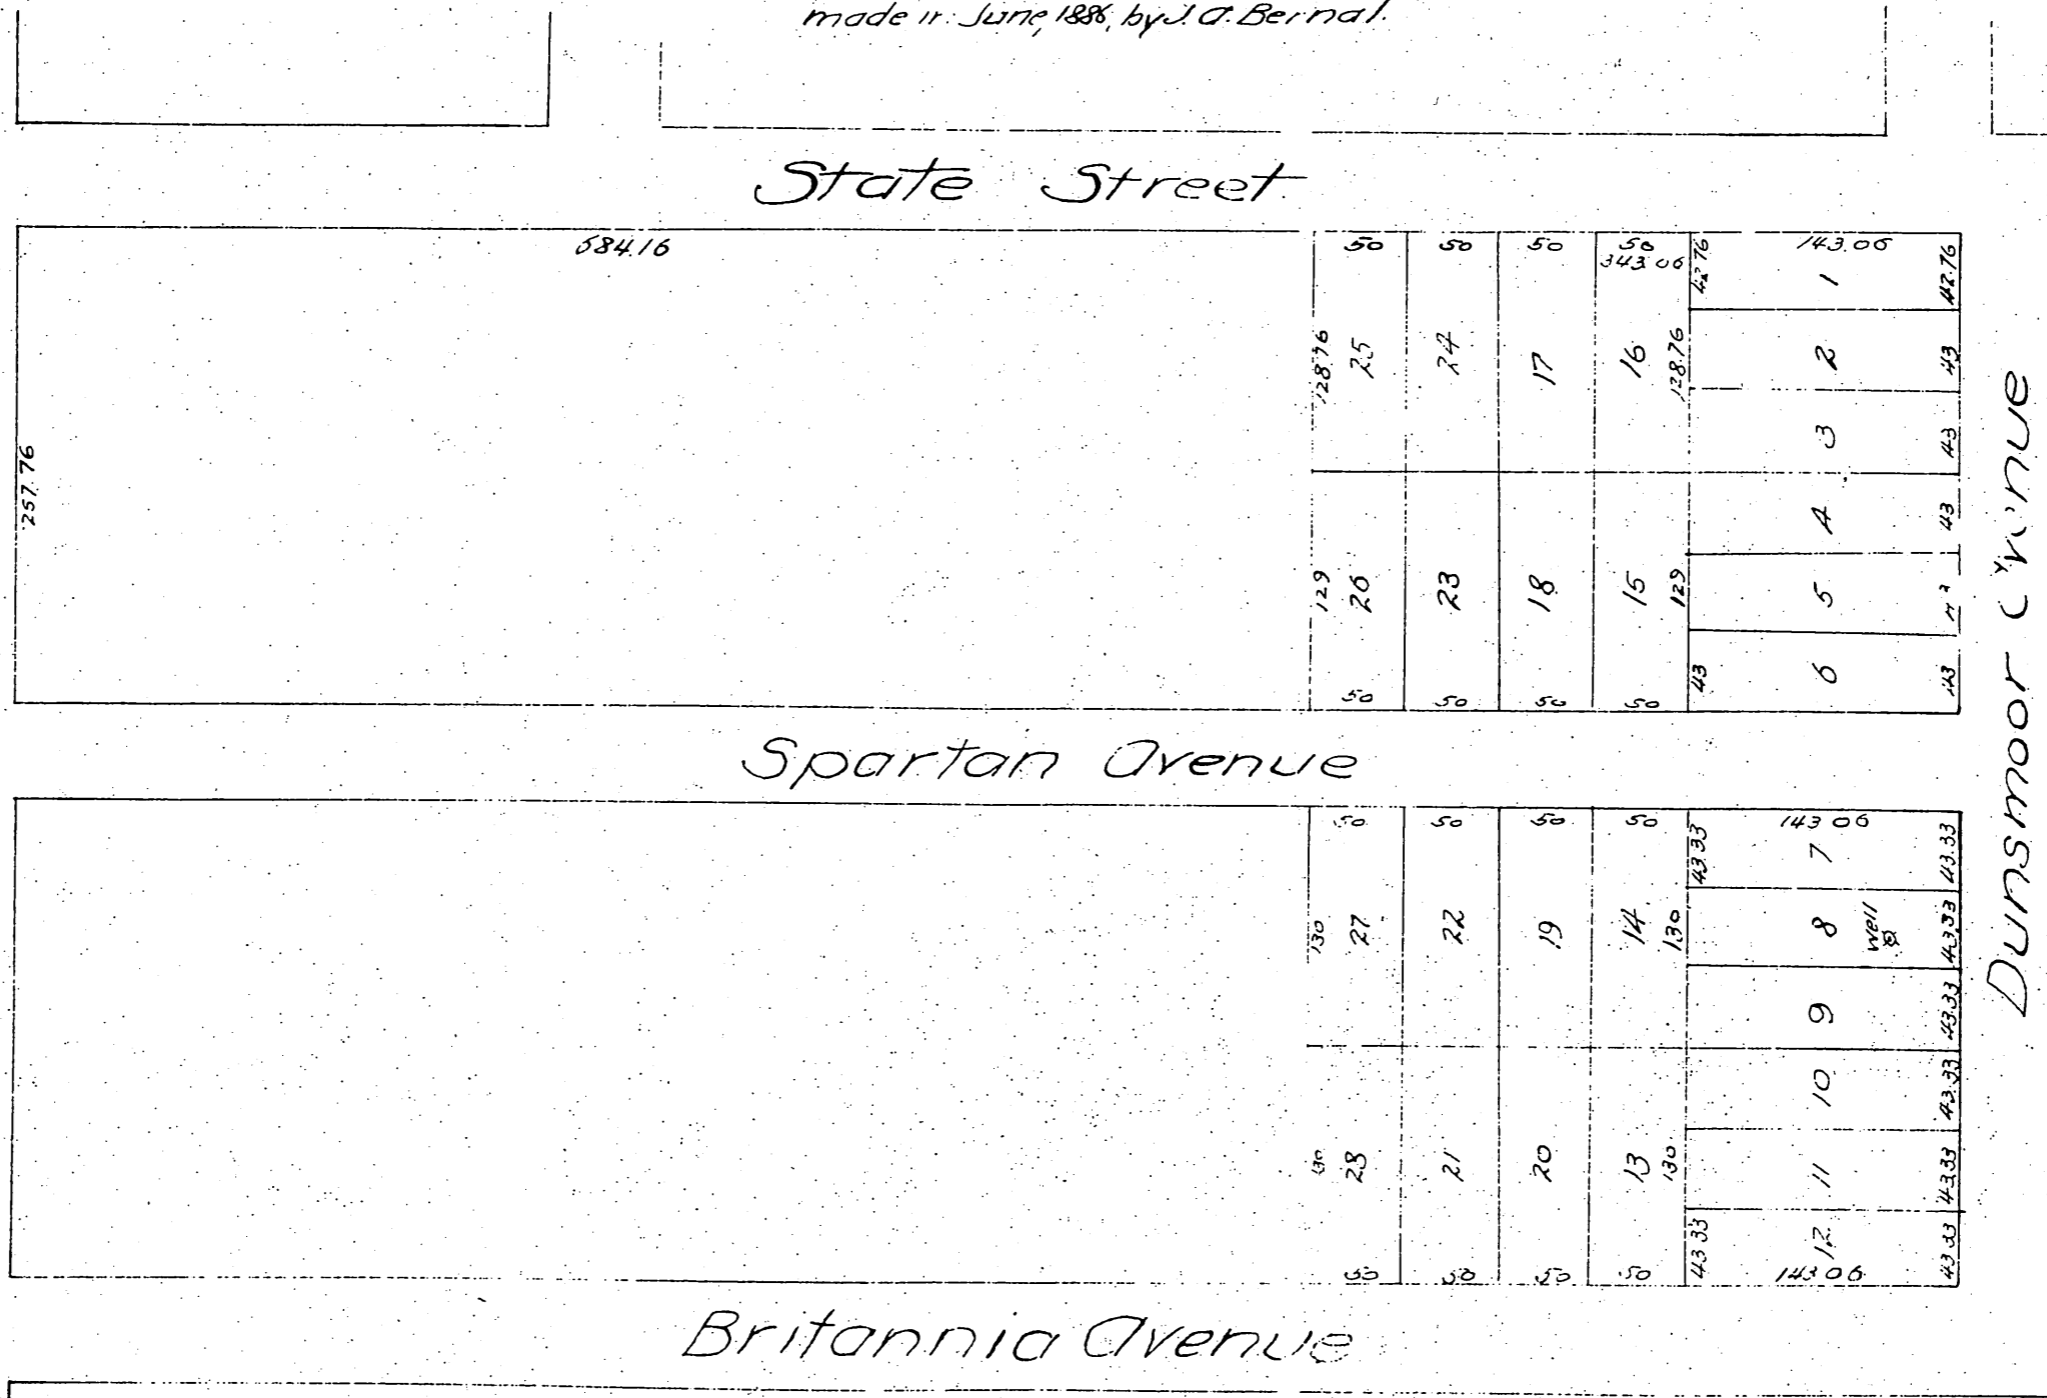

MAP  
OF  
Sutcliffe's Subdivision  
of a part of Lot 5, Block 61, Hancock Survey of  
Los Angeles City Donations lots  
made in June, 1886, by J. A. Bernal.

Brooklyn Avenue

State Street

Spartan Avenue

Britannia Avenue

Dunsmoor Curve

A full, true and correct copy of the original  
(reduced to the scale of 100 feet to one inch)  
recorded May 11, 1887 at 4:30 p.m. past 10 A.M.  
at request of Bryan and Wiley  
Frank A. Hulborn Recorder  
By Geo. Enghee Deputy