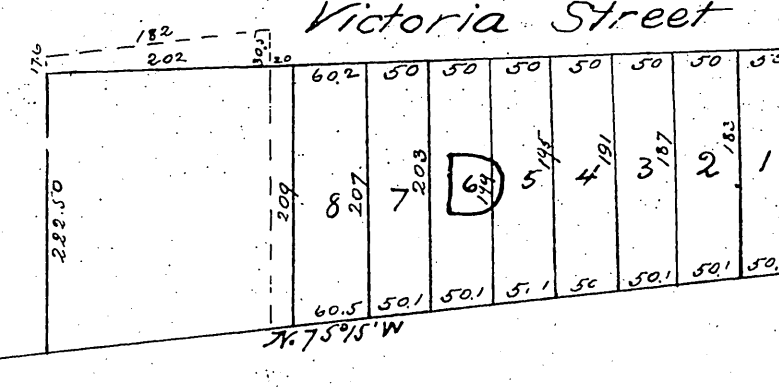

MAP of Weis Tract

Situated in South Downey Los Angeles Co Cal

Surveyed at request of B.F. Weis Esq.

by Gustave DeLaveaux & E.

May 1887

Scale 100 feet one inch

L.A. & S.D.R.R.

A full true and correct copy of the original
 (reduced to scale of 50 feet to one inch) recorded
 May 23rd 1887 at 3⁴⁵ P.M. at request of F.B. Weis
 Frank A. Gibson County Recorder
 By Geo. Bigbee Deputy