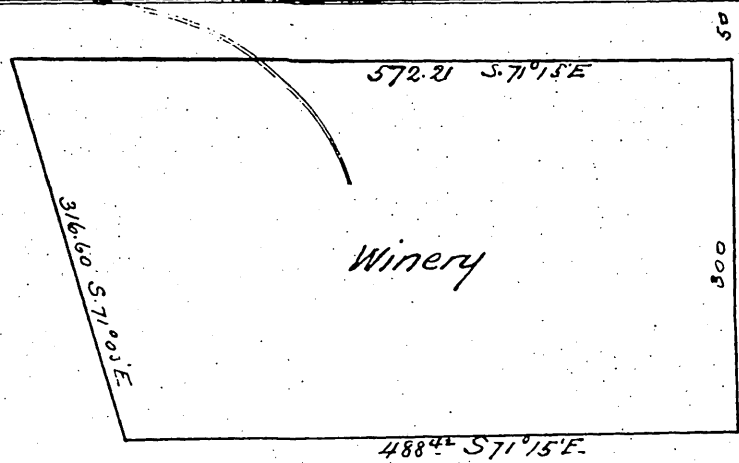

MAP of Weis Tract

Situated in South Downey Los Angeles Co Cal

Surveyed at request of B.F. Weis Esq.

by Gustave DeLaveaux & E.

May 1887

Scale 100 feet one inch

L.A. & S.D.R.R.

A full true and correct copy of the original
 (reduced to scale of 50 feet to one inch) recorded
 May 23rd 1887 at 3⁴⁵ P.M. at request of F.B. Weis
 Frank A. Gibson County Recorder
 By Geo. Bigbee Deputy