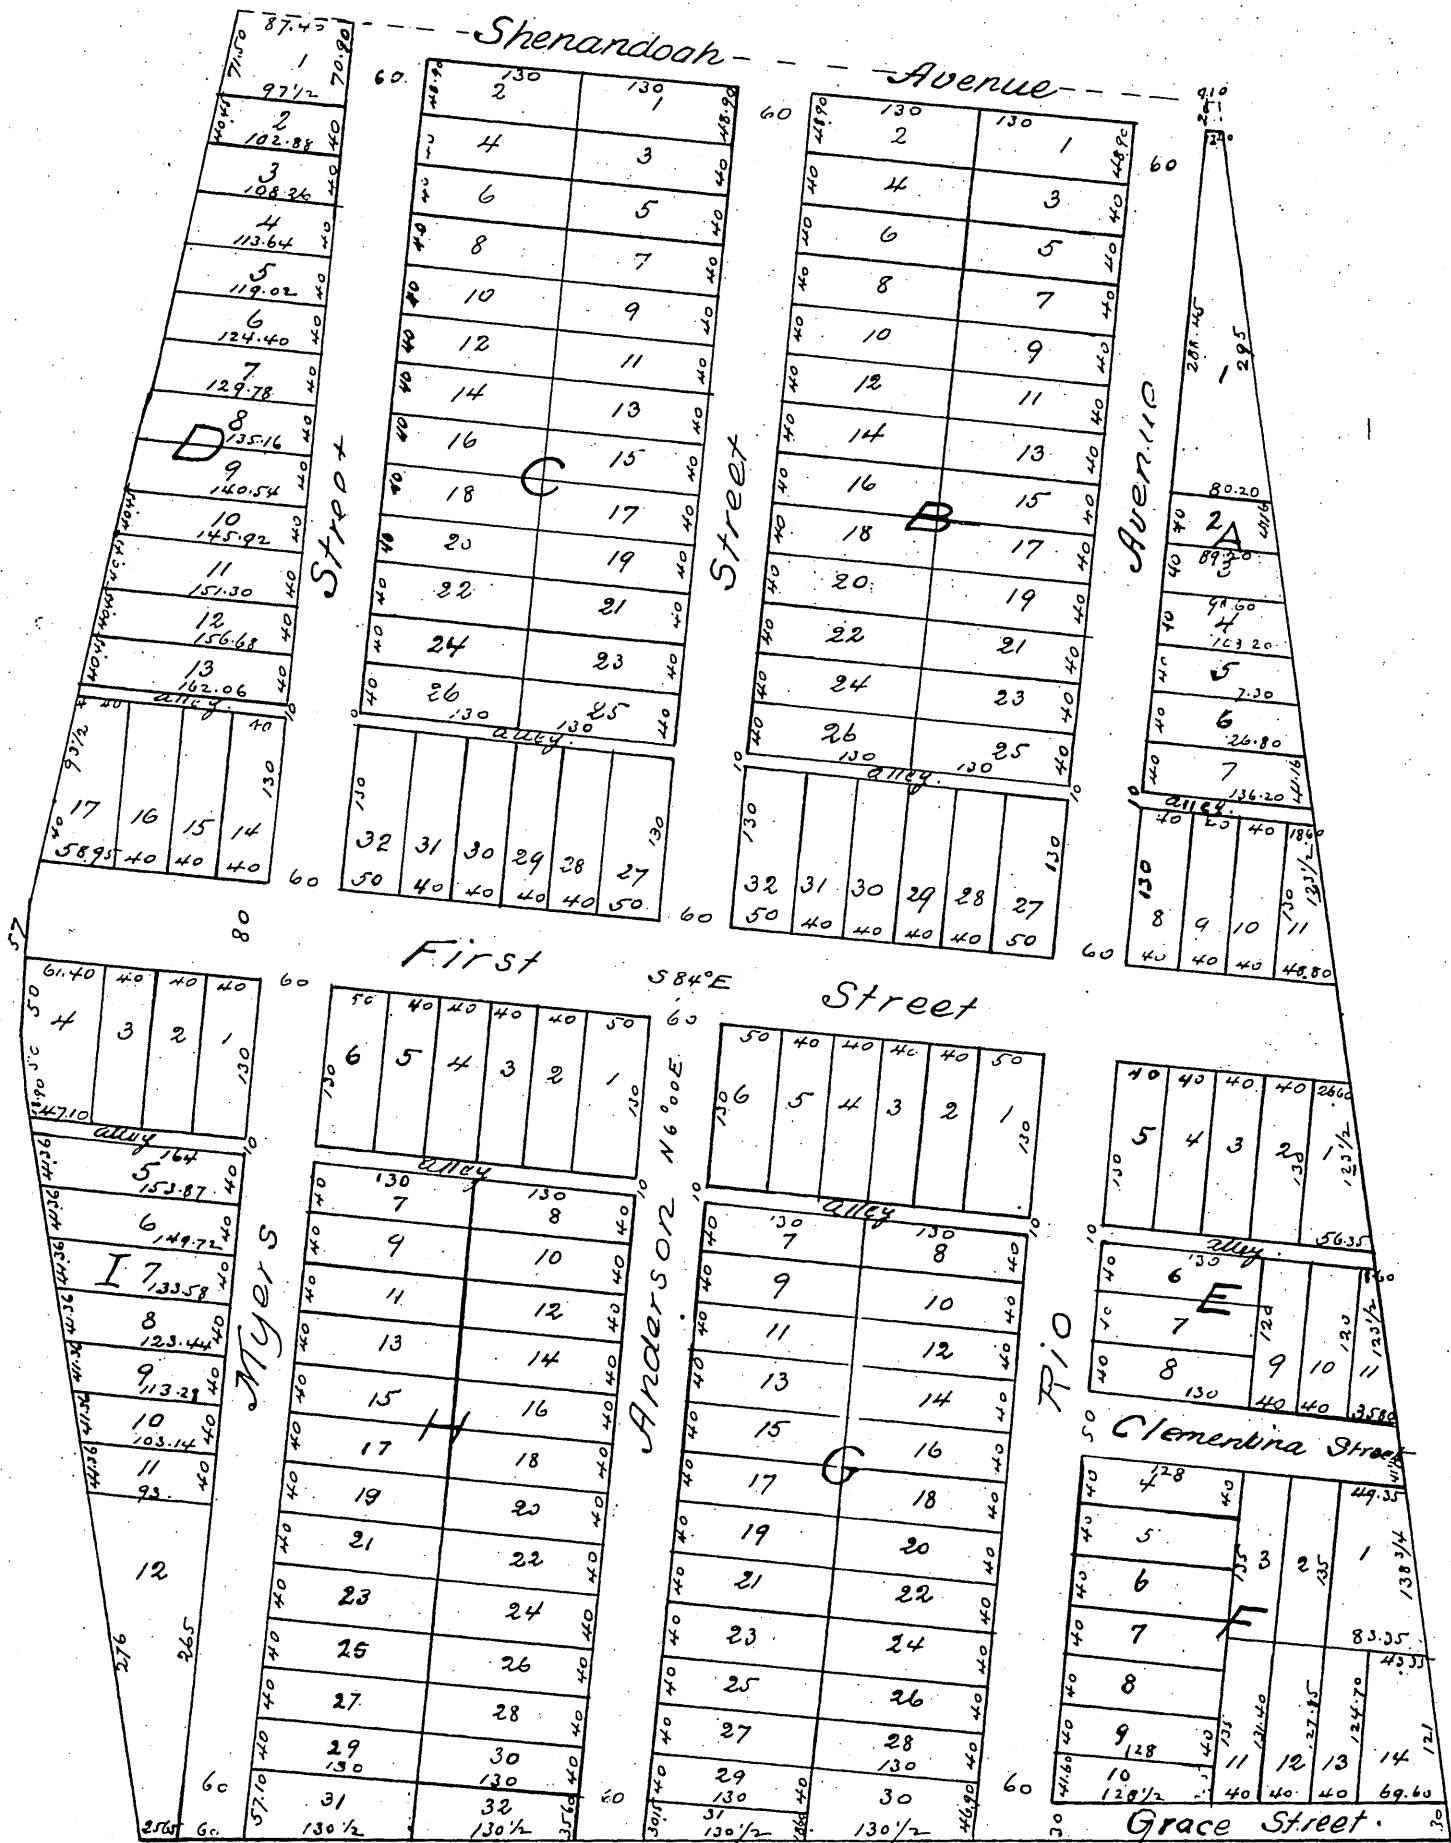

Map
of the
Clement Tract
situated on
First Street in the City and Co of Los Angeles, Cal
as surveyed May 1st to 6th 1887 by John Goldsworthy S. Sur.
VAR 1430' EAST
Scale 50 feet to an inch

A full, true and correct copy of the original (made at a scale of 150 ft to one inch)
recorded May 25th 1887 at 11:35 AM at request of J. E. Day
Frank A. Gibson County Recorder
by George L. Bee Deputy