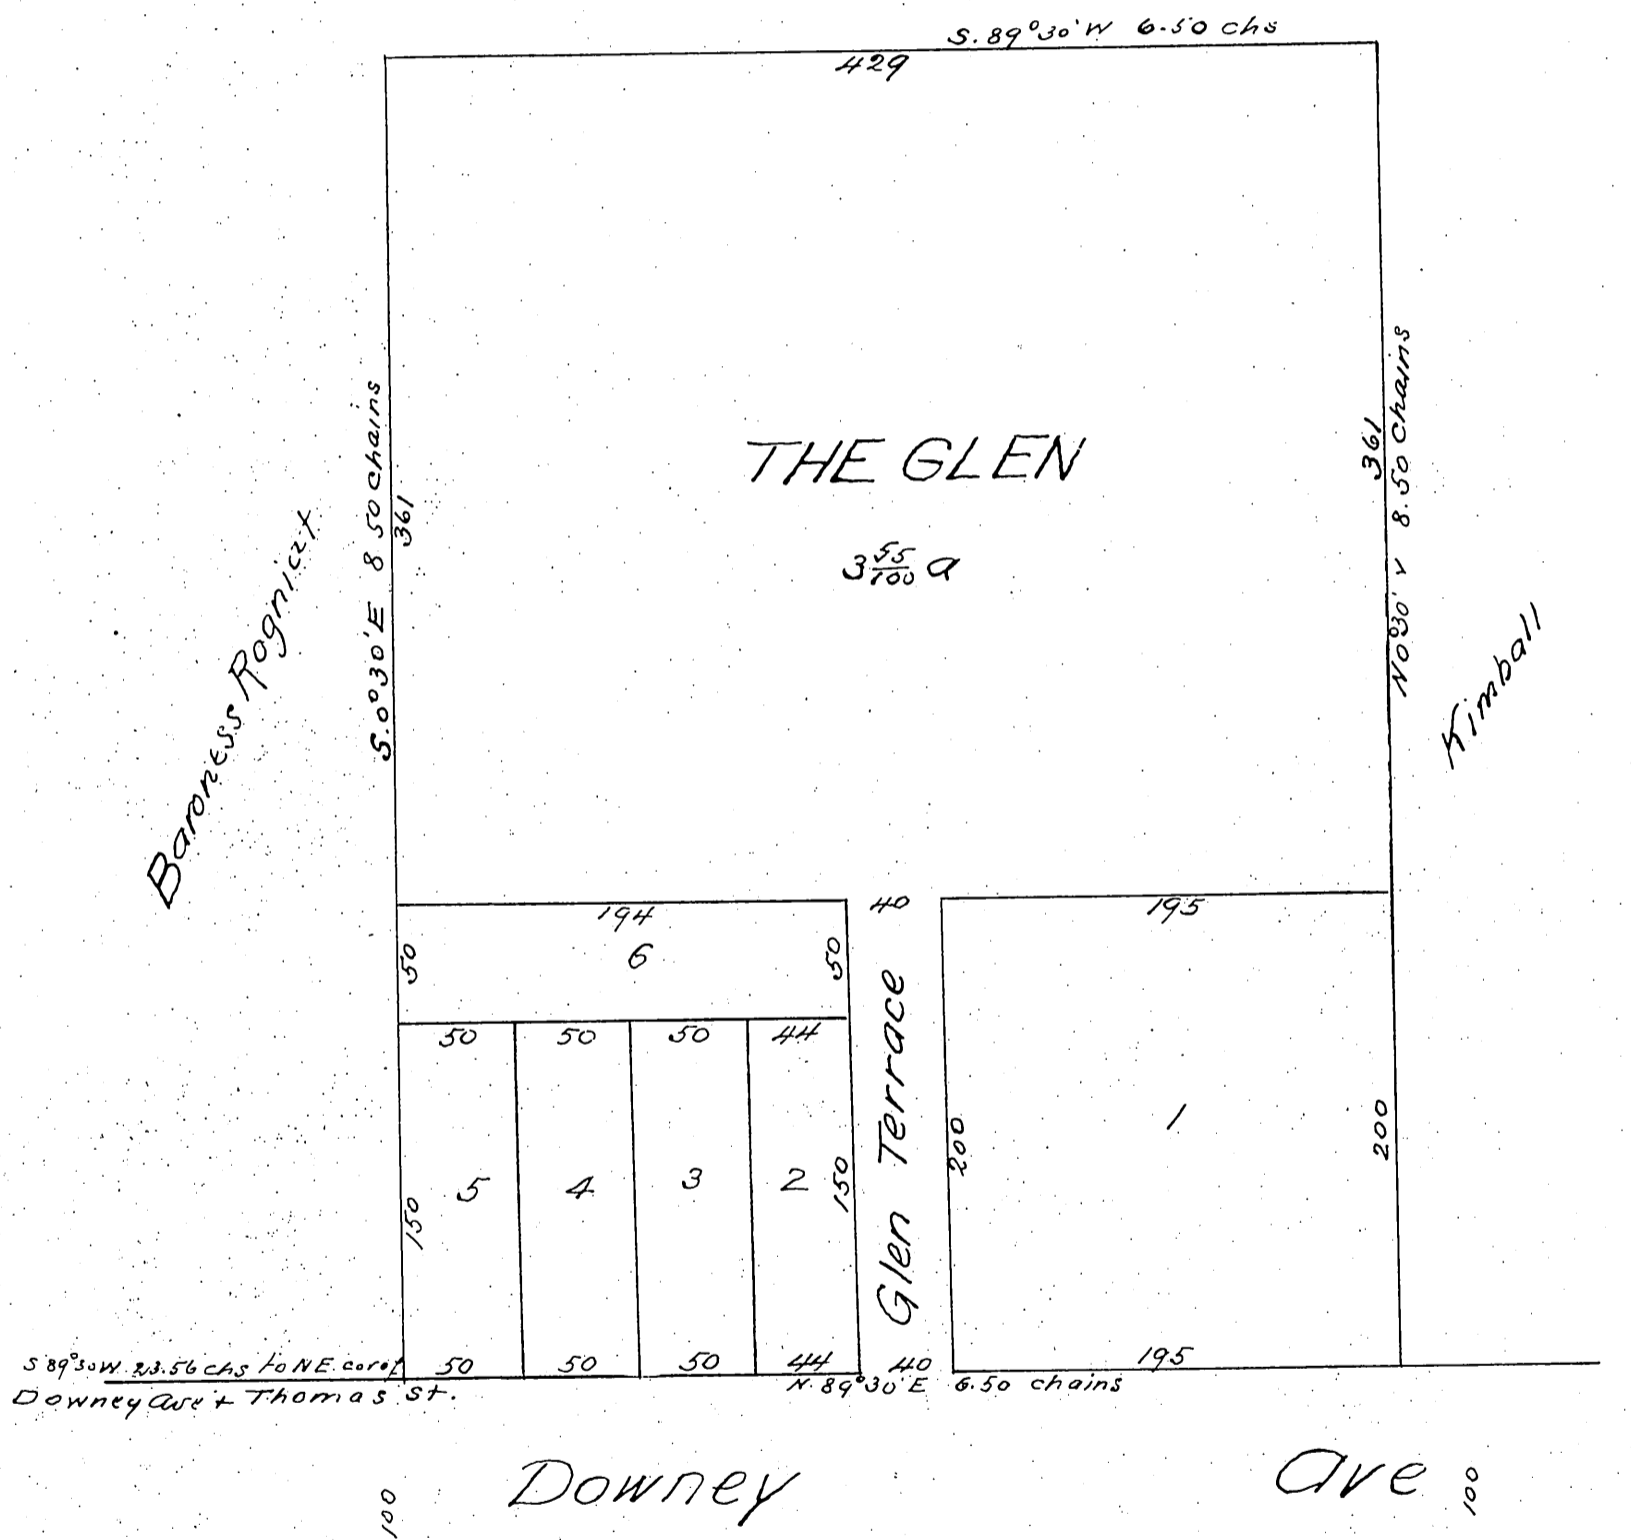

MAP
OF
William Holgates
Glen Terrace Tract
East Los Angeles

Johnstons
Ela Hill Tract

A full true and correct copy of the original (reduced to scale of 80 feet to one inch) recorded June 8th 1887.
at 9⁵³ AM at request of W^m Holgate
Frank A. Gibson Co. Recorder
By George Bugbee Deputy