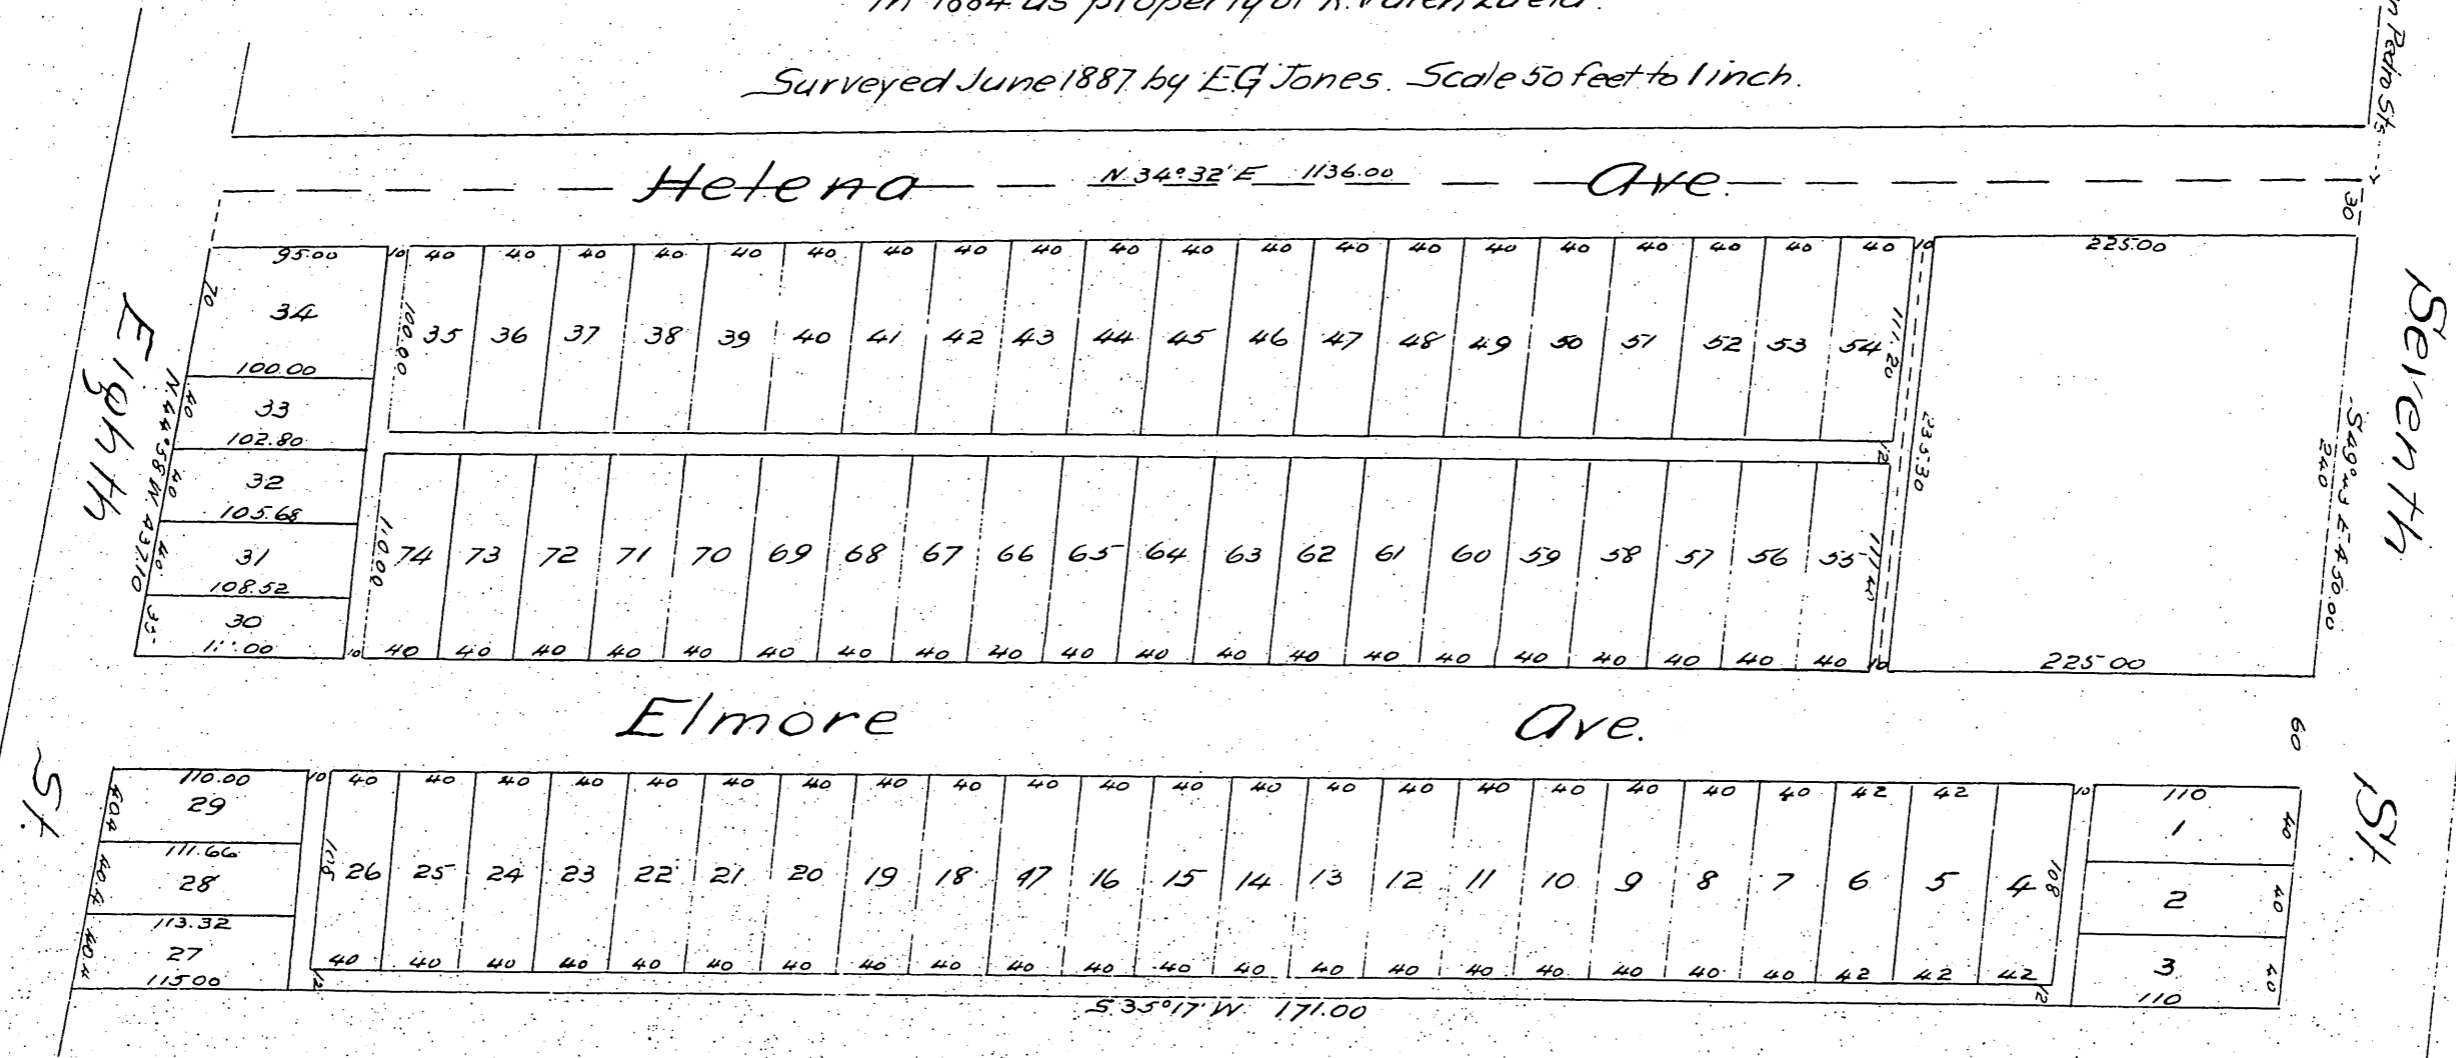

Map

of E.M. Funk's Subdivision of the Valenzuela Tract

Being the subdivision of that property known as the
R. Valenzuela Tract and shown on the Los Angeles
City map Los Angeles Co. Cal. made by H. J. Stevenson
in 1884 as property of R. Valenzuela.

Surveyed June 1887 by E.G. Jones. Scale 50 feet to 1 inch.

A full, true and correct copy of the original
(reduced to the scale of 100 feet to 1 inch)
recorded July 1, 1887 at 3 min. past 2 P.M.
at request of Paul Felt.