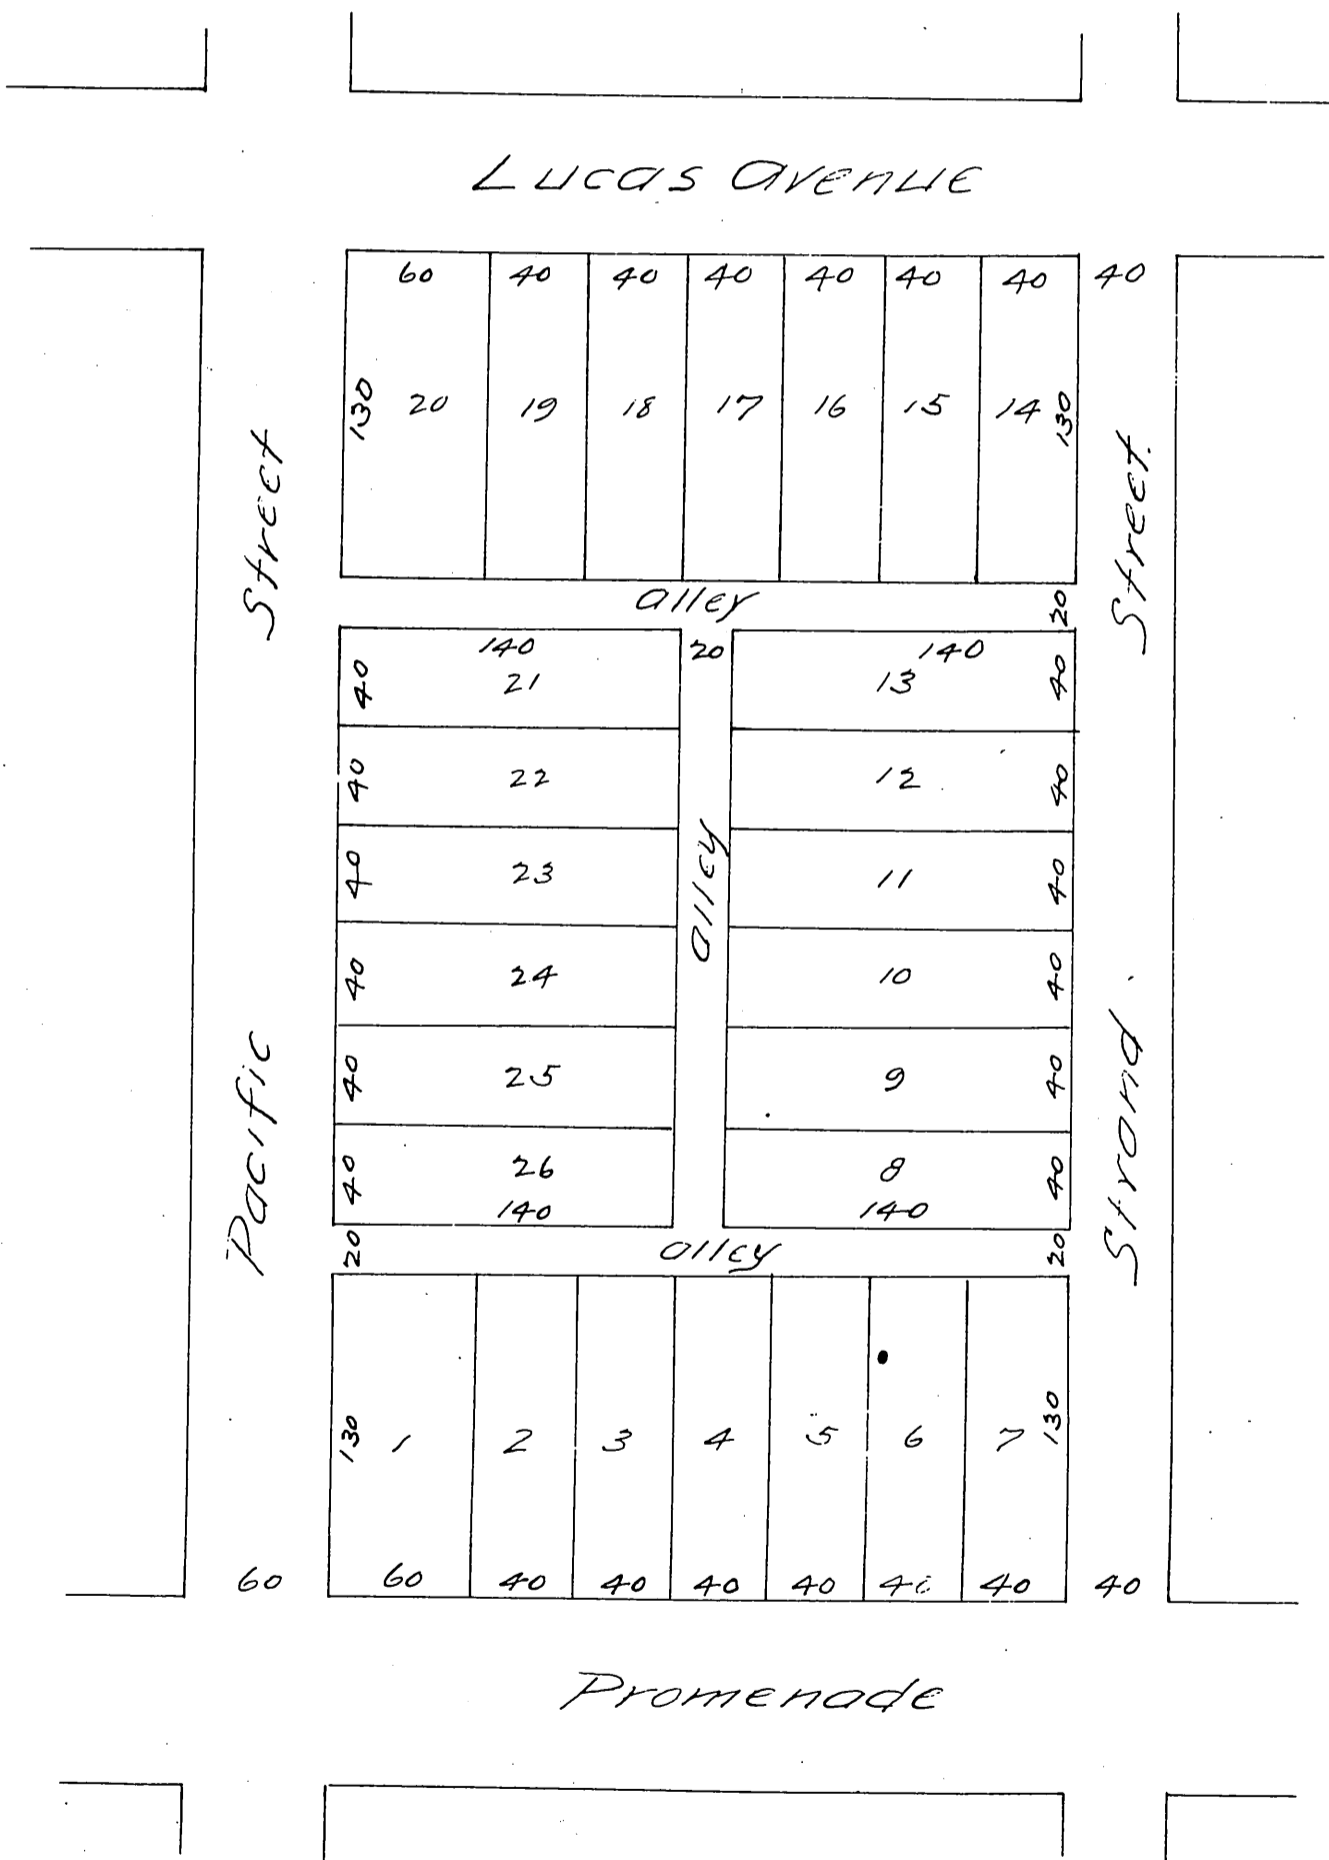

MAP
of
Ivar A. Weid's Subdivision
of
BLOCK 4
Town of South Santa Monica.
Scale 75 feet to the inch.

A full, true and correct copy of the original recorded July 21st
1887 at 3rd PM at request of I. A. Weid
Frank A. Gibson Co Recorder
By W^m E. Johnston Deputy