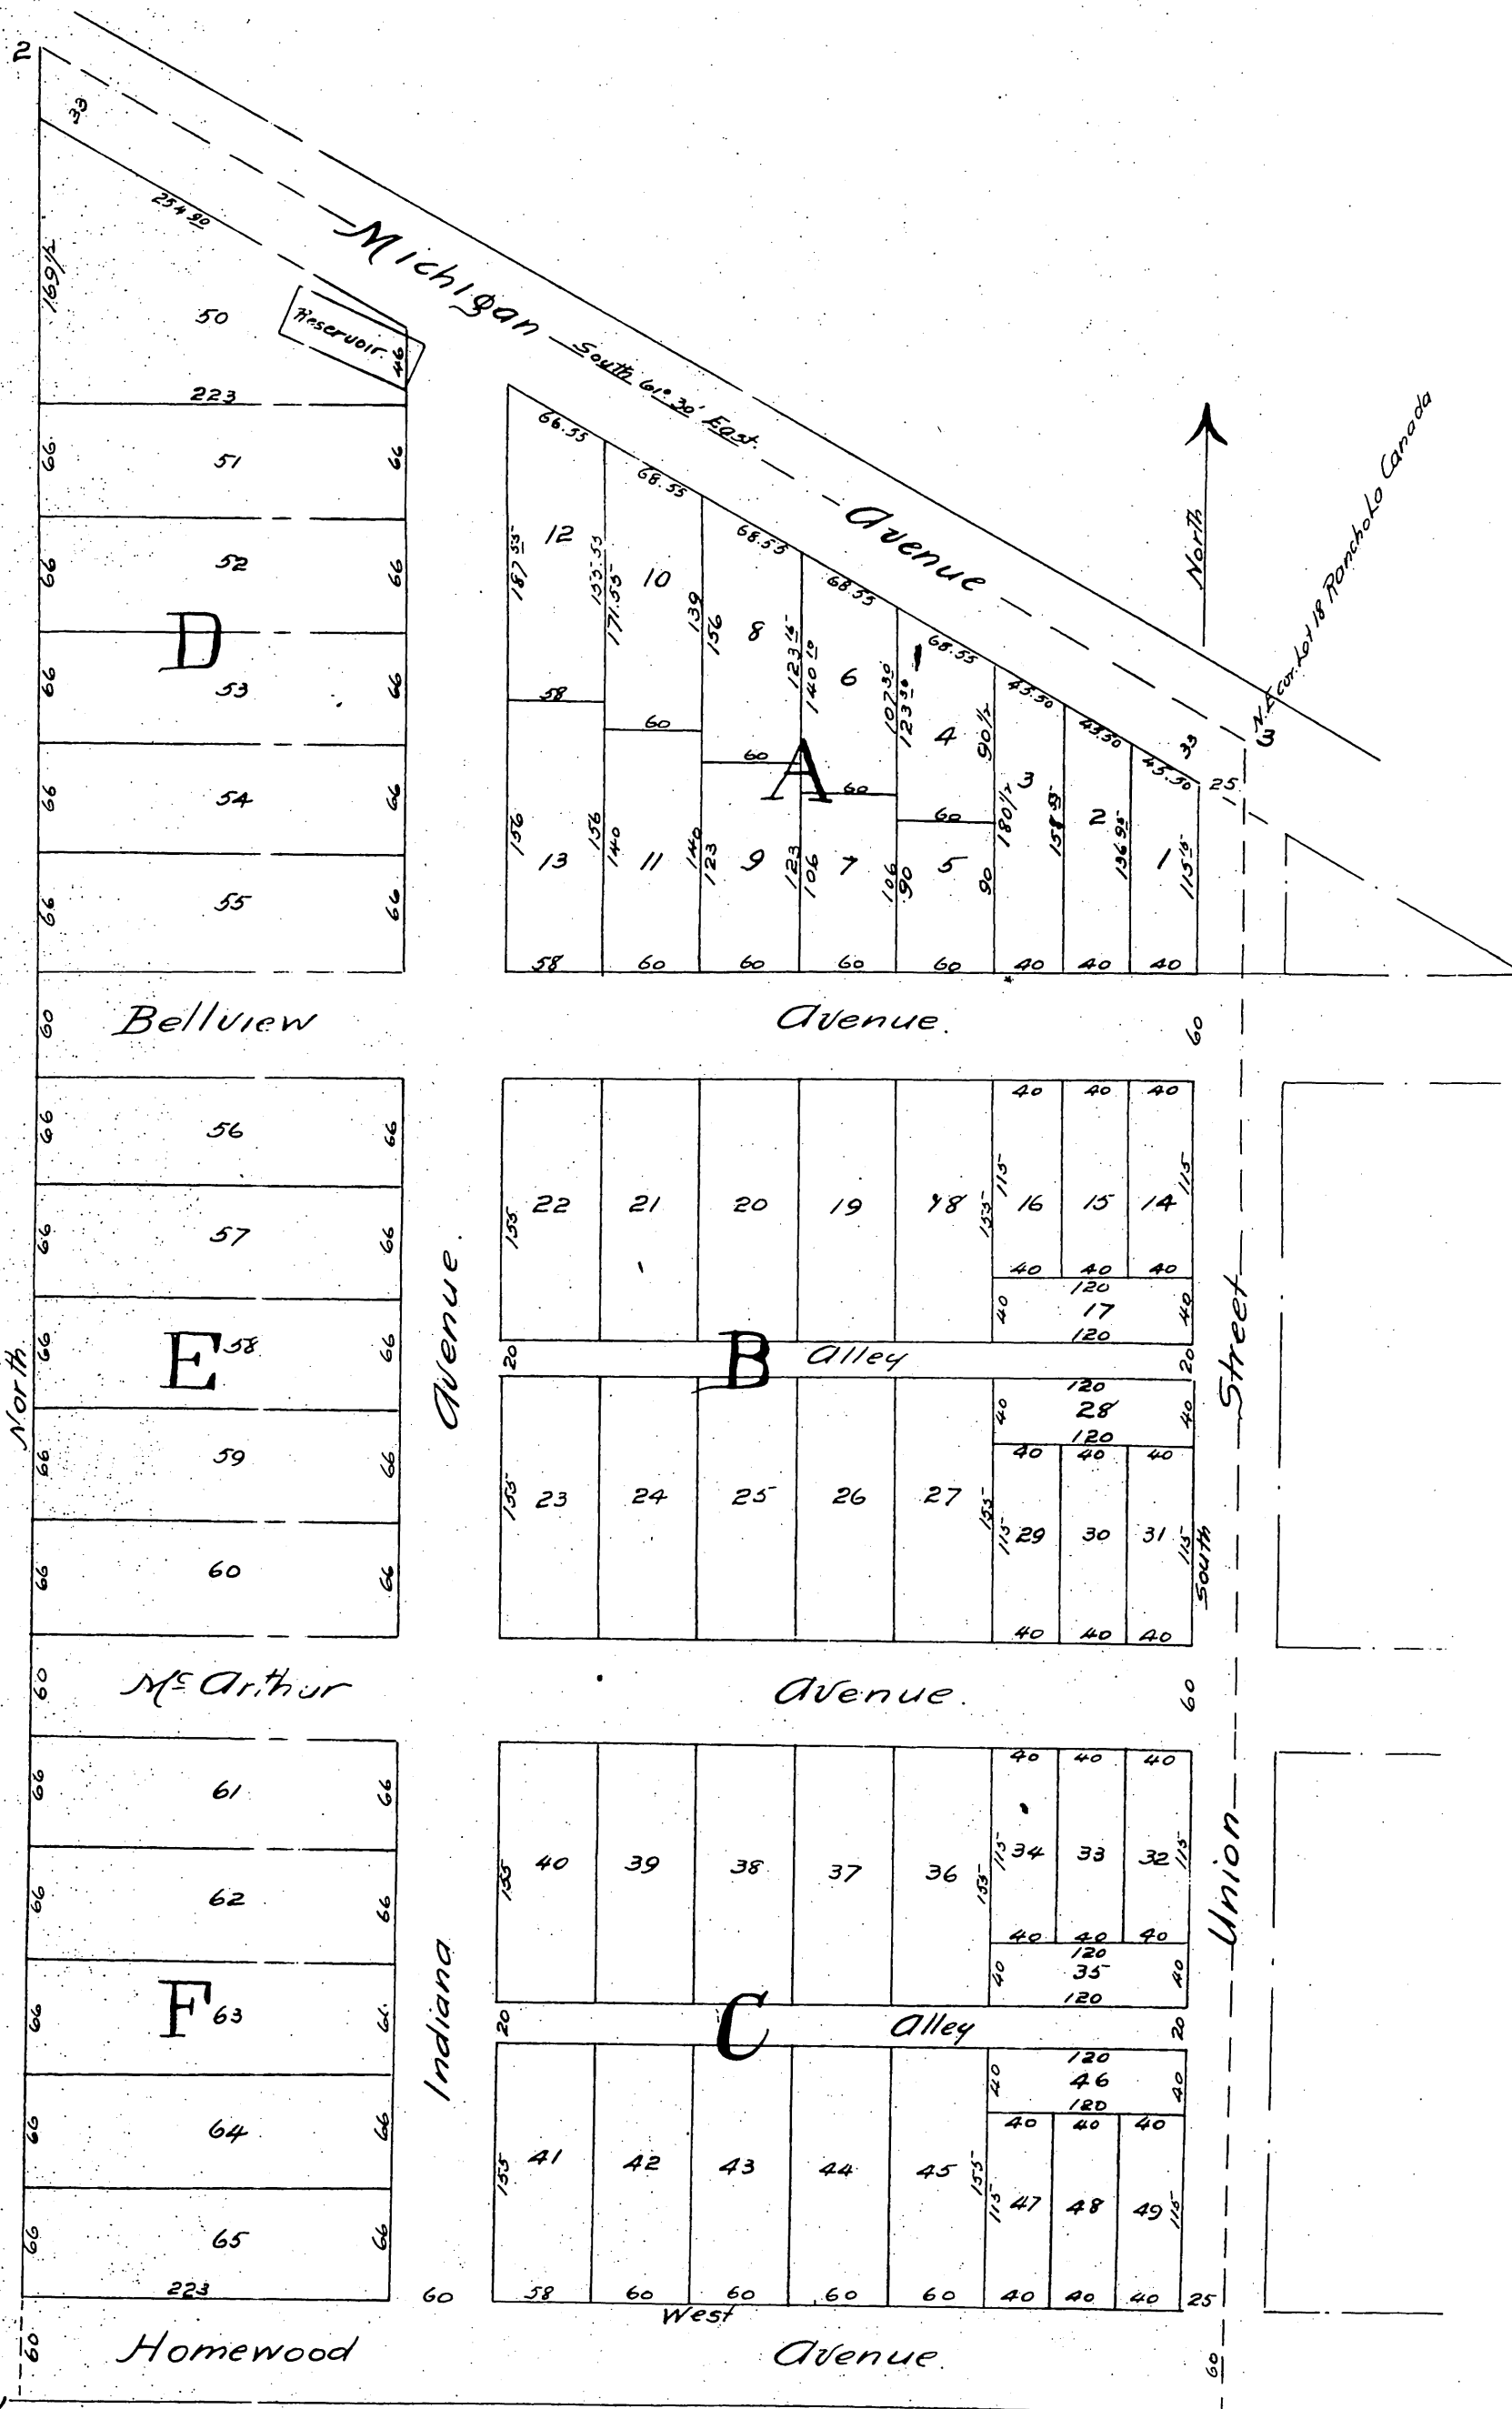

Map of the

TOWN OF LA CANADA

situated in Lot 18 Subdivision of Rancho La Canada, Los Angeles County, California

Scale 50 feet to 1 inch.
True Courses Va. 14 1/2 E.

Survey made May 9th 1887 By G.M.D. Fisher Surveyor office of John Goldsworthy County Surveyor.

A full true and correct copy of the original (reduced to an exact one half size) recorded August 10th 1887 at 8³⁰ A.M. at request of C.H. McArthur.

Frank A. Gibson County Recorder
by W^m E. Johnston, Deputy.