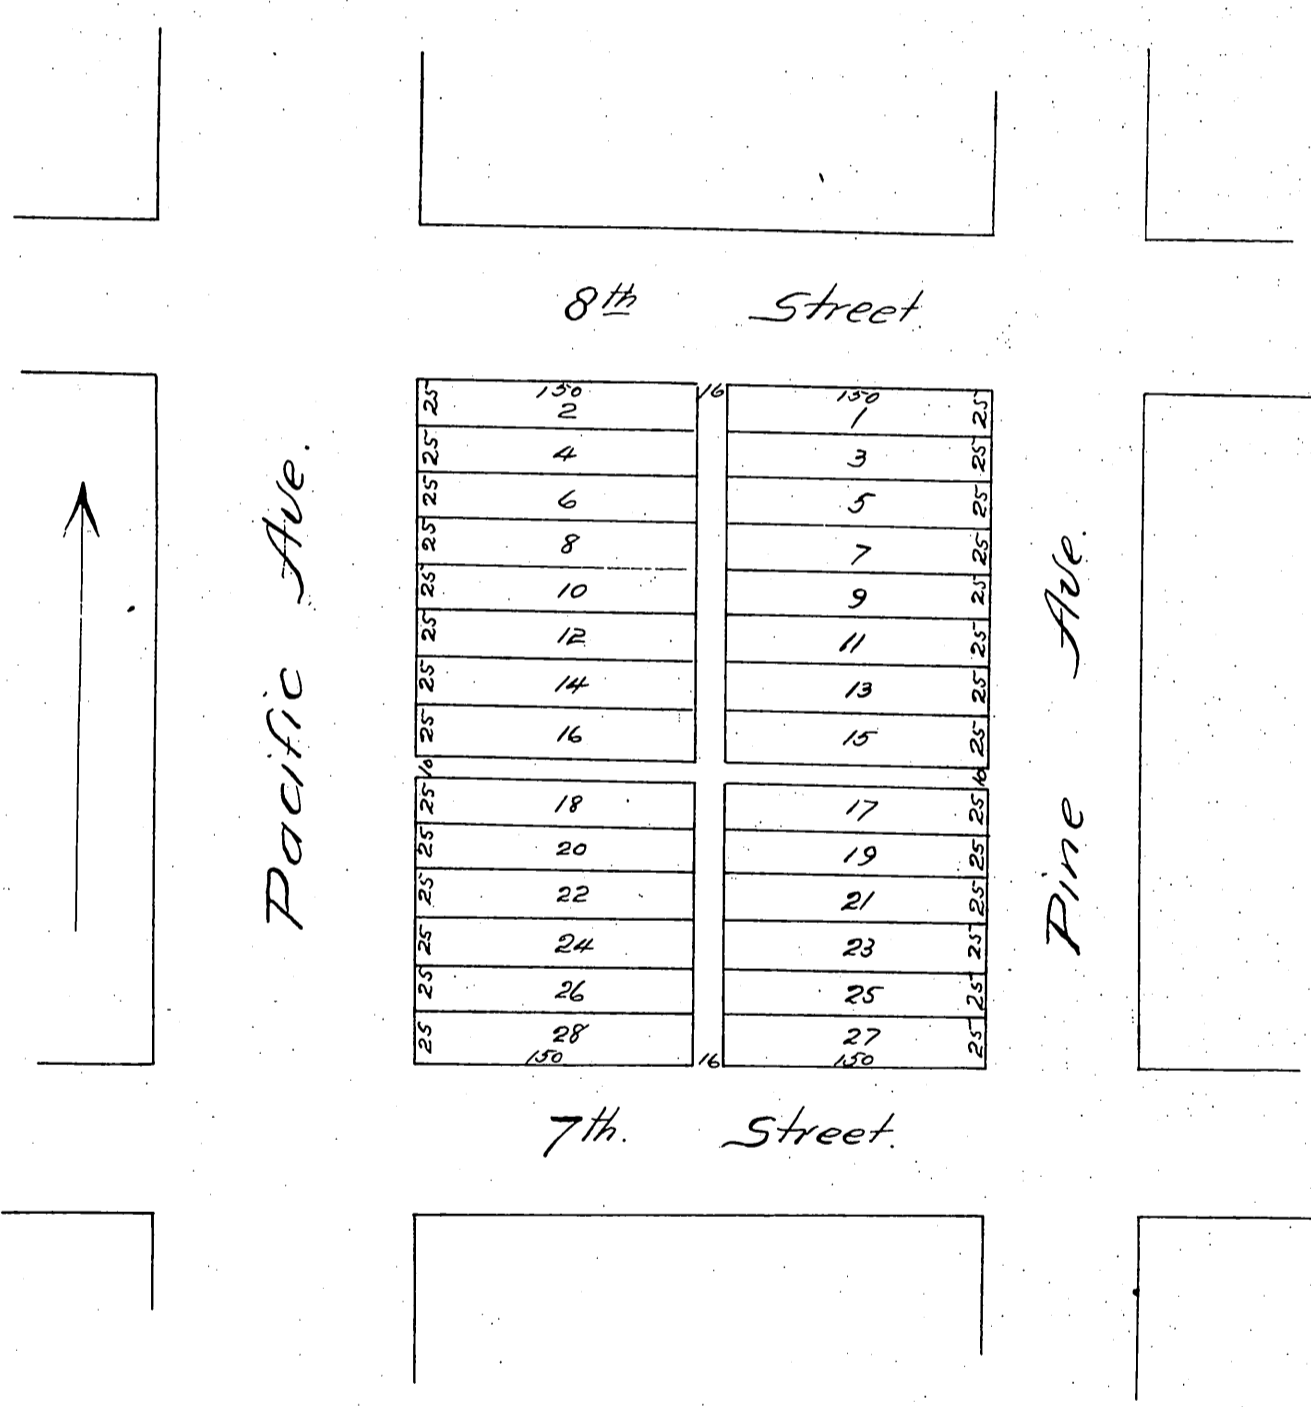

Pasadena Subdivision of Block 33

Townsite of
Long Beach Cal.
S.F. Langworthy, C.E.
Scale 50ft = 1 in
1887

Property of
Peter Sumstine H. C. Lewis
Isaac Mc Collum, Calvin Thornton.

150	2	150	1
25	4	25	3
25	6	25	5
25	8	25	7
25	10	25	9
25	12	25	11
25	14	25	13
25	16	25	15
25	18	25	17
25	20	25	19
25	22	25	21
25	24	25	23
25	26	25	25
25	28	25	27
150		150	

A full true and correct copy of the original
(reduced to an exact one half size) recorded
August 11th 1887 at 8:13 A.M. at request of
Peter Sumstine

Frank A Gibson, County Recorder
by H. E. Johnston, Deputy.