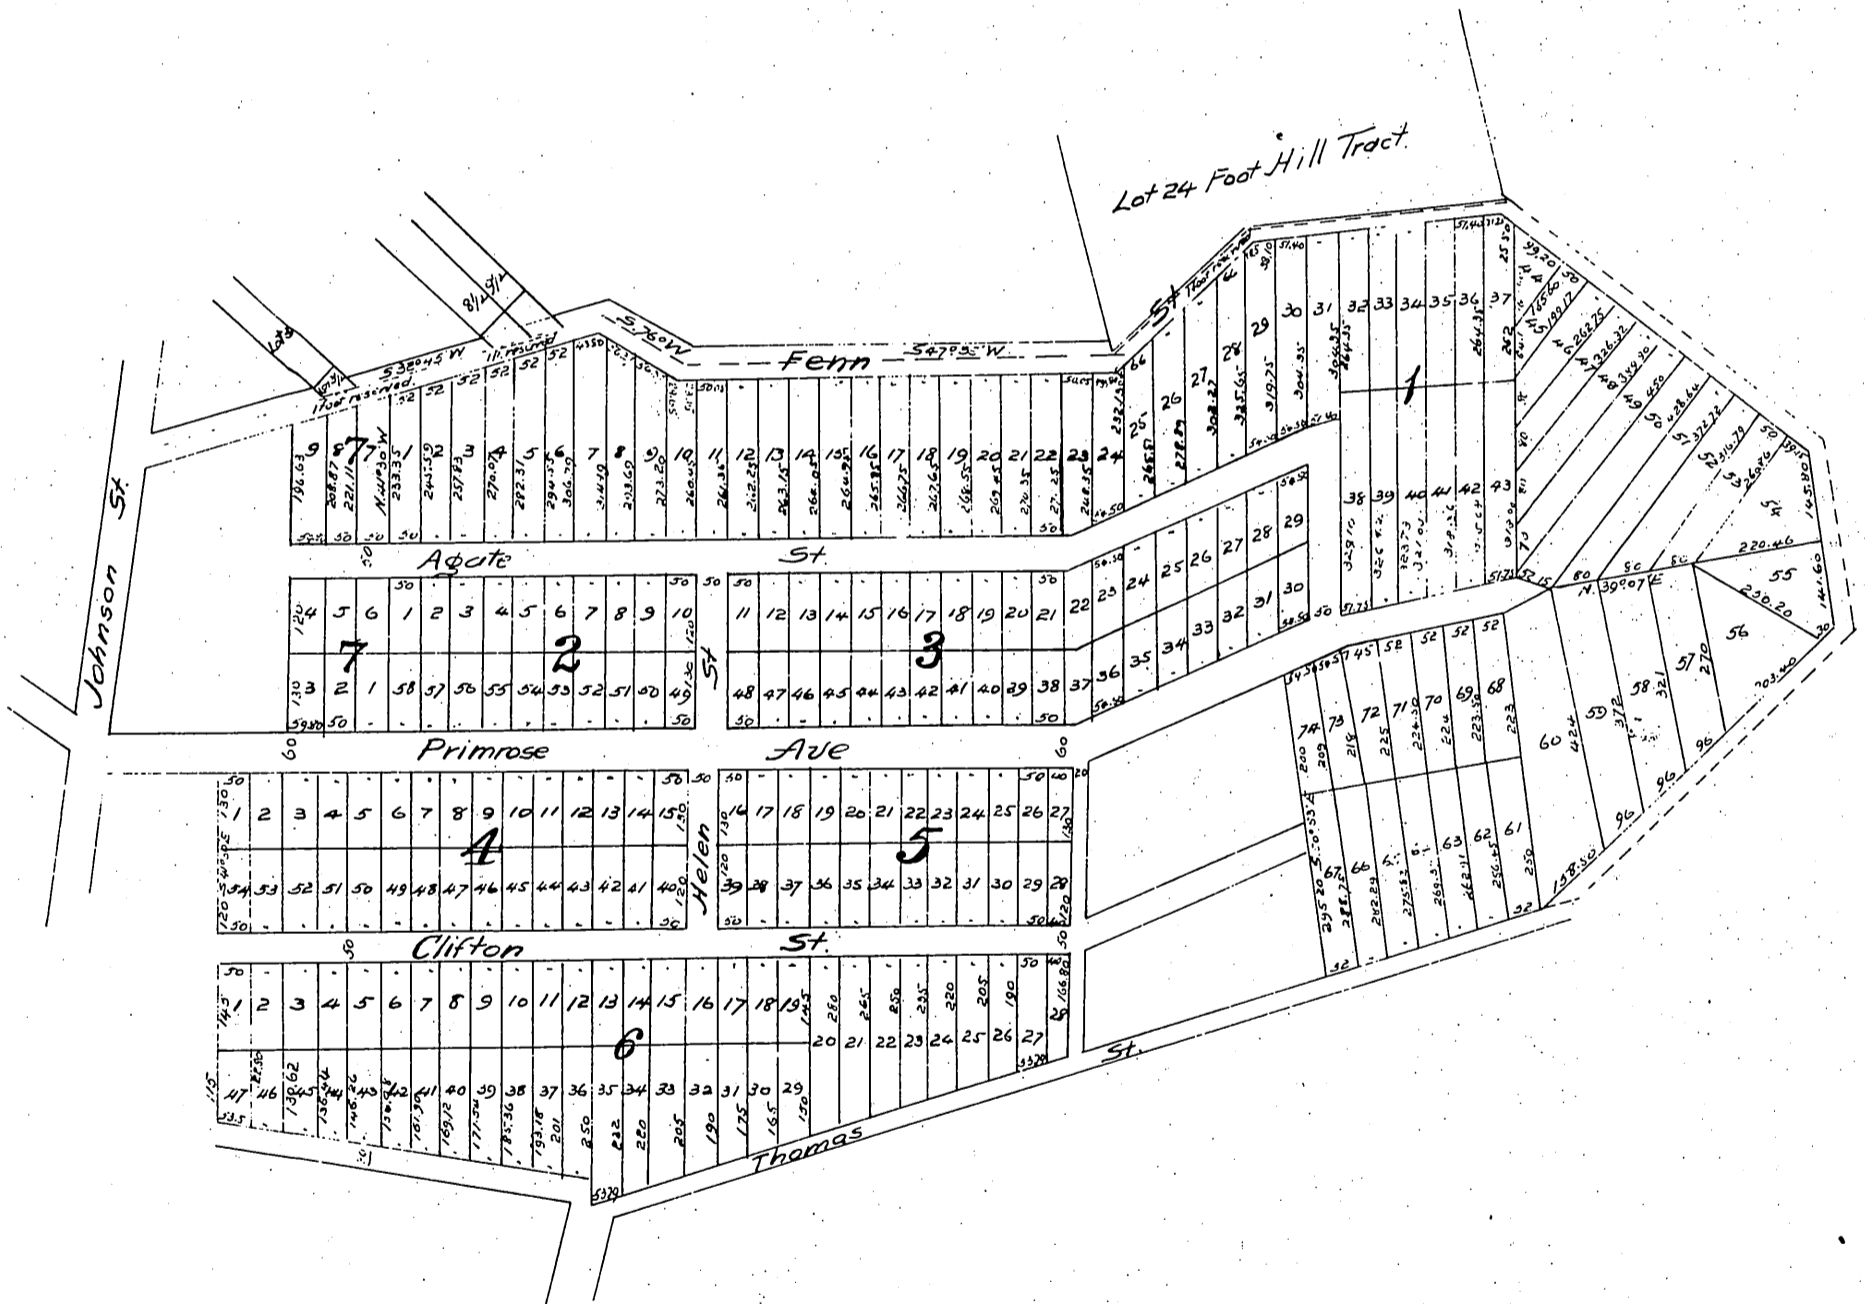

Map
of the
Meadow Glen Tract.
Los Angeles, Cal
Scale 100 feet to one inch.

Note.
The Meadow Glen Tract is a subdivision of Lots 3, 4, 5, 6, 7, 8, 9,
10, 11, 12, 13, 14, 15, 16, 17, 18, 19 and 20 of the subdivision of the Hill Land
of Mrs. Hall recorded in Book 5, Page 589 Miscellaneous Records
of the County of Los Angeles, State of California.

A full true and correct copy of the original (reduced to the
scale of 300 feet to 1 inch) recorded August 13th 1887 at 8:29 A.M.
at request of T. Dunnigan.

Frank A. Gibson, County Recorder.
by W. E. Johnston, Deputy.