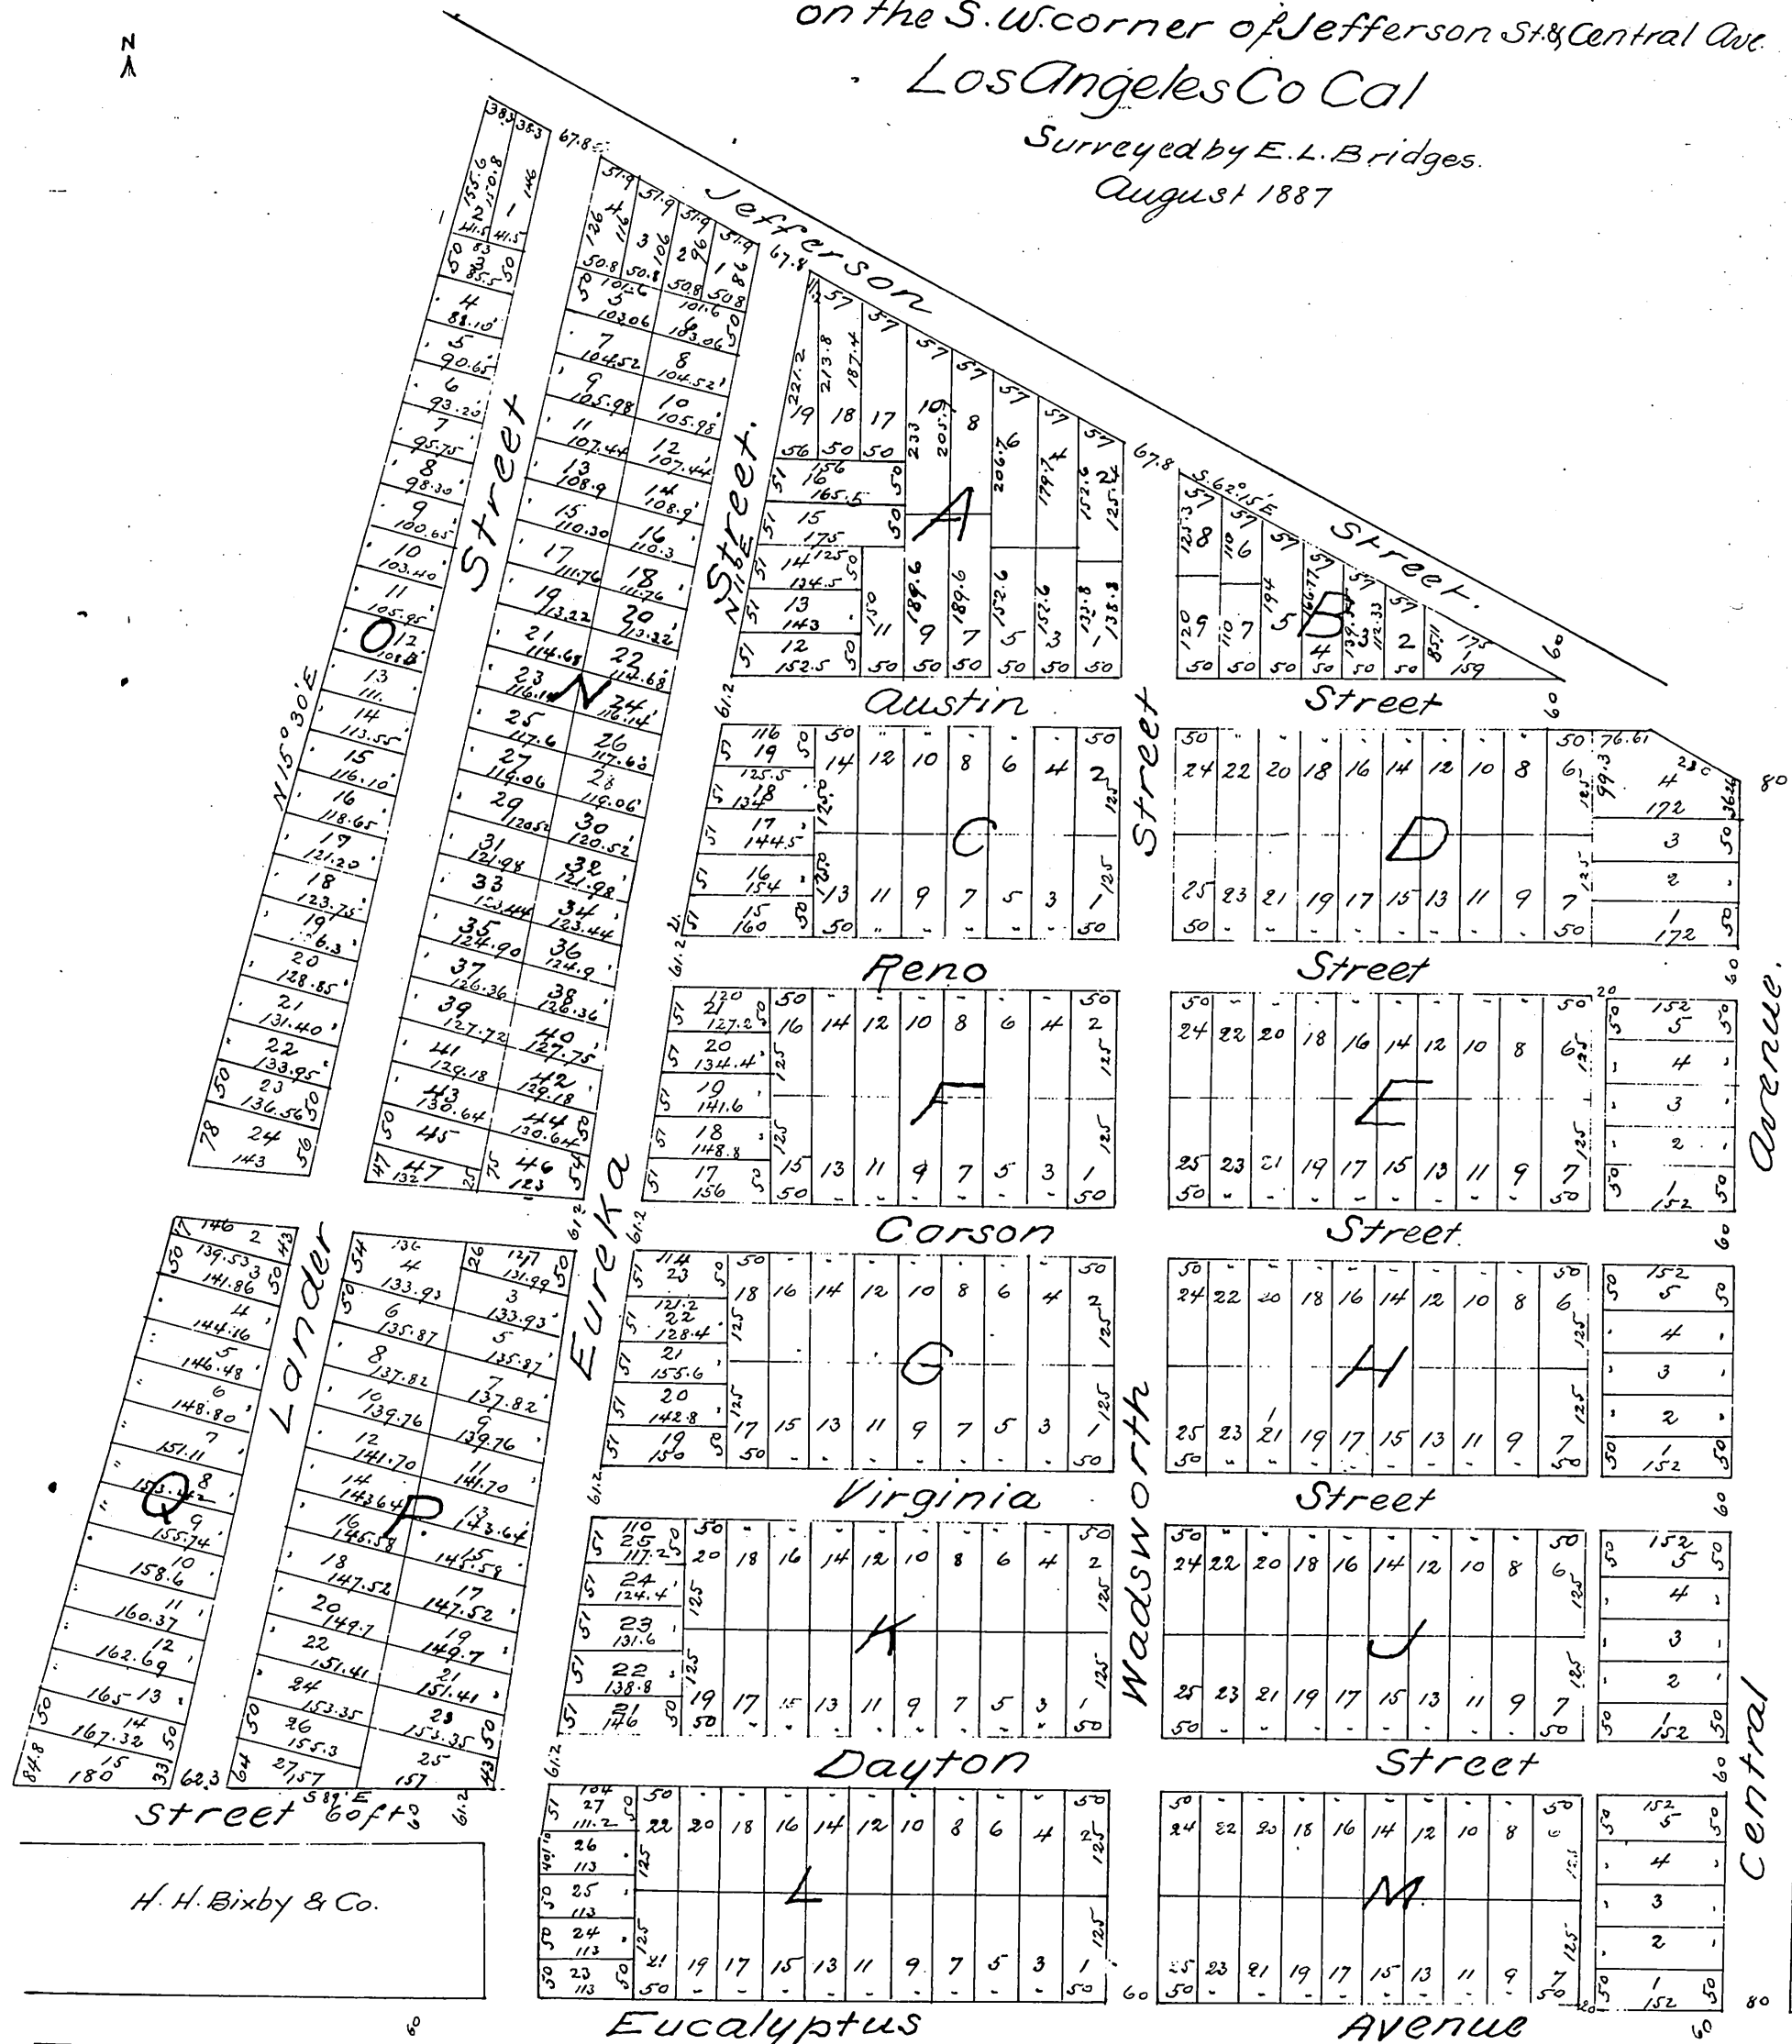

Map of the Nadeau Orange Tract

on the S.W. corner of Jefferson St. & Central Ave.
Los Angeles Co Cal

Surveyed by E. L. Bridges.
August 1887

H. H. Bixby & Co.

a full true and correct copy of the Original (reduced to scale of 200 feet to one inch) recorded Oct 28th 1887 at request of Andrew Nichols
Frank A. Gibson Co Recorder
by George Bugbee Deputy