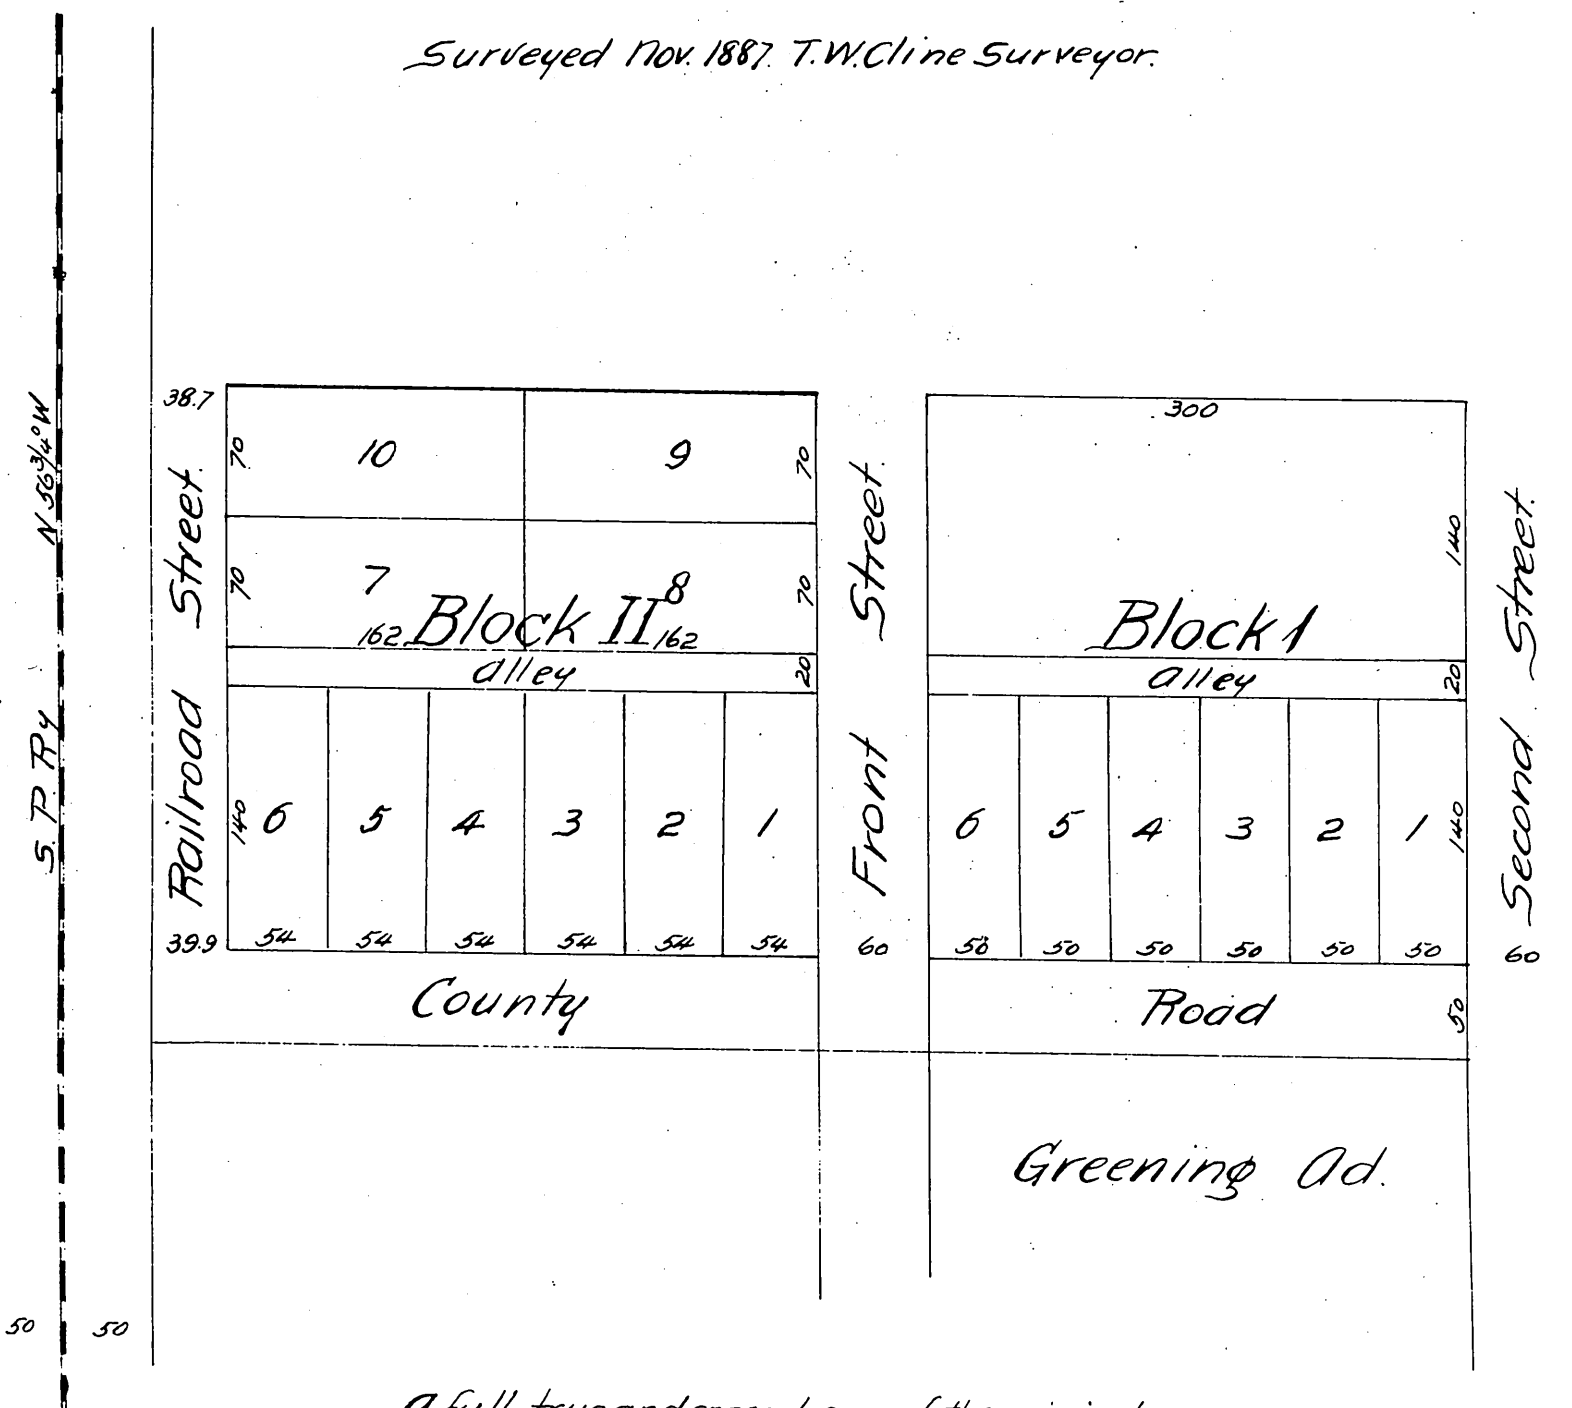

# Map of Bedwell's Addition to Downey City, Cal.

Surveyed Nov. 1887. T.W. Cline Surveyor.

A full, true and correct copy of the original  
(reduced to the scale of 100 feet to one inch)  
recorded Nov. 21. 1887 at 12 min. past 10 A.M.  
at request of Robert Bedwell.