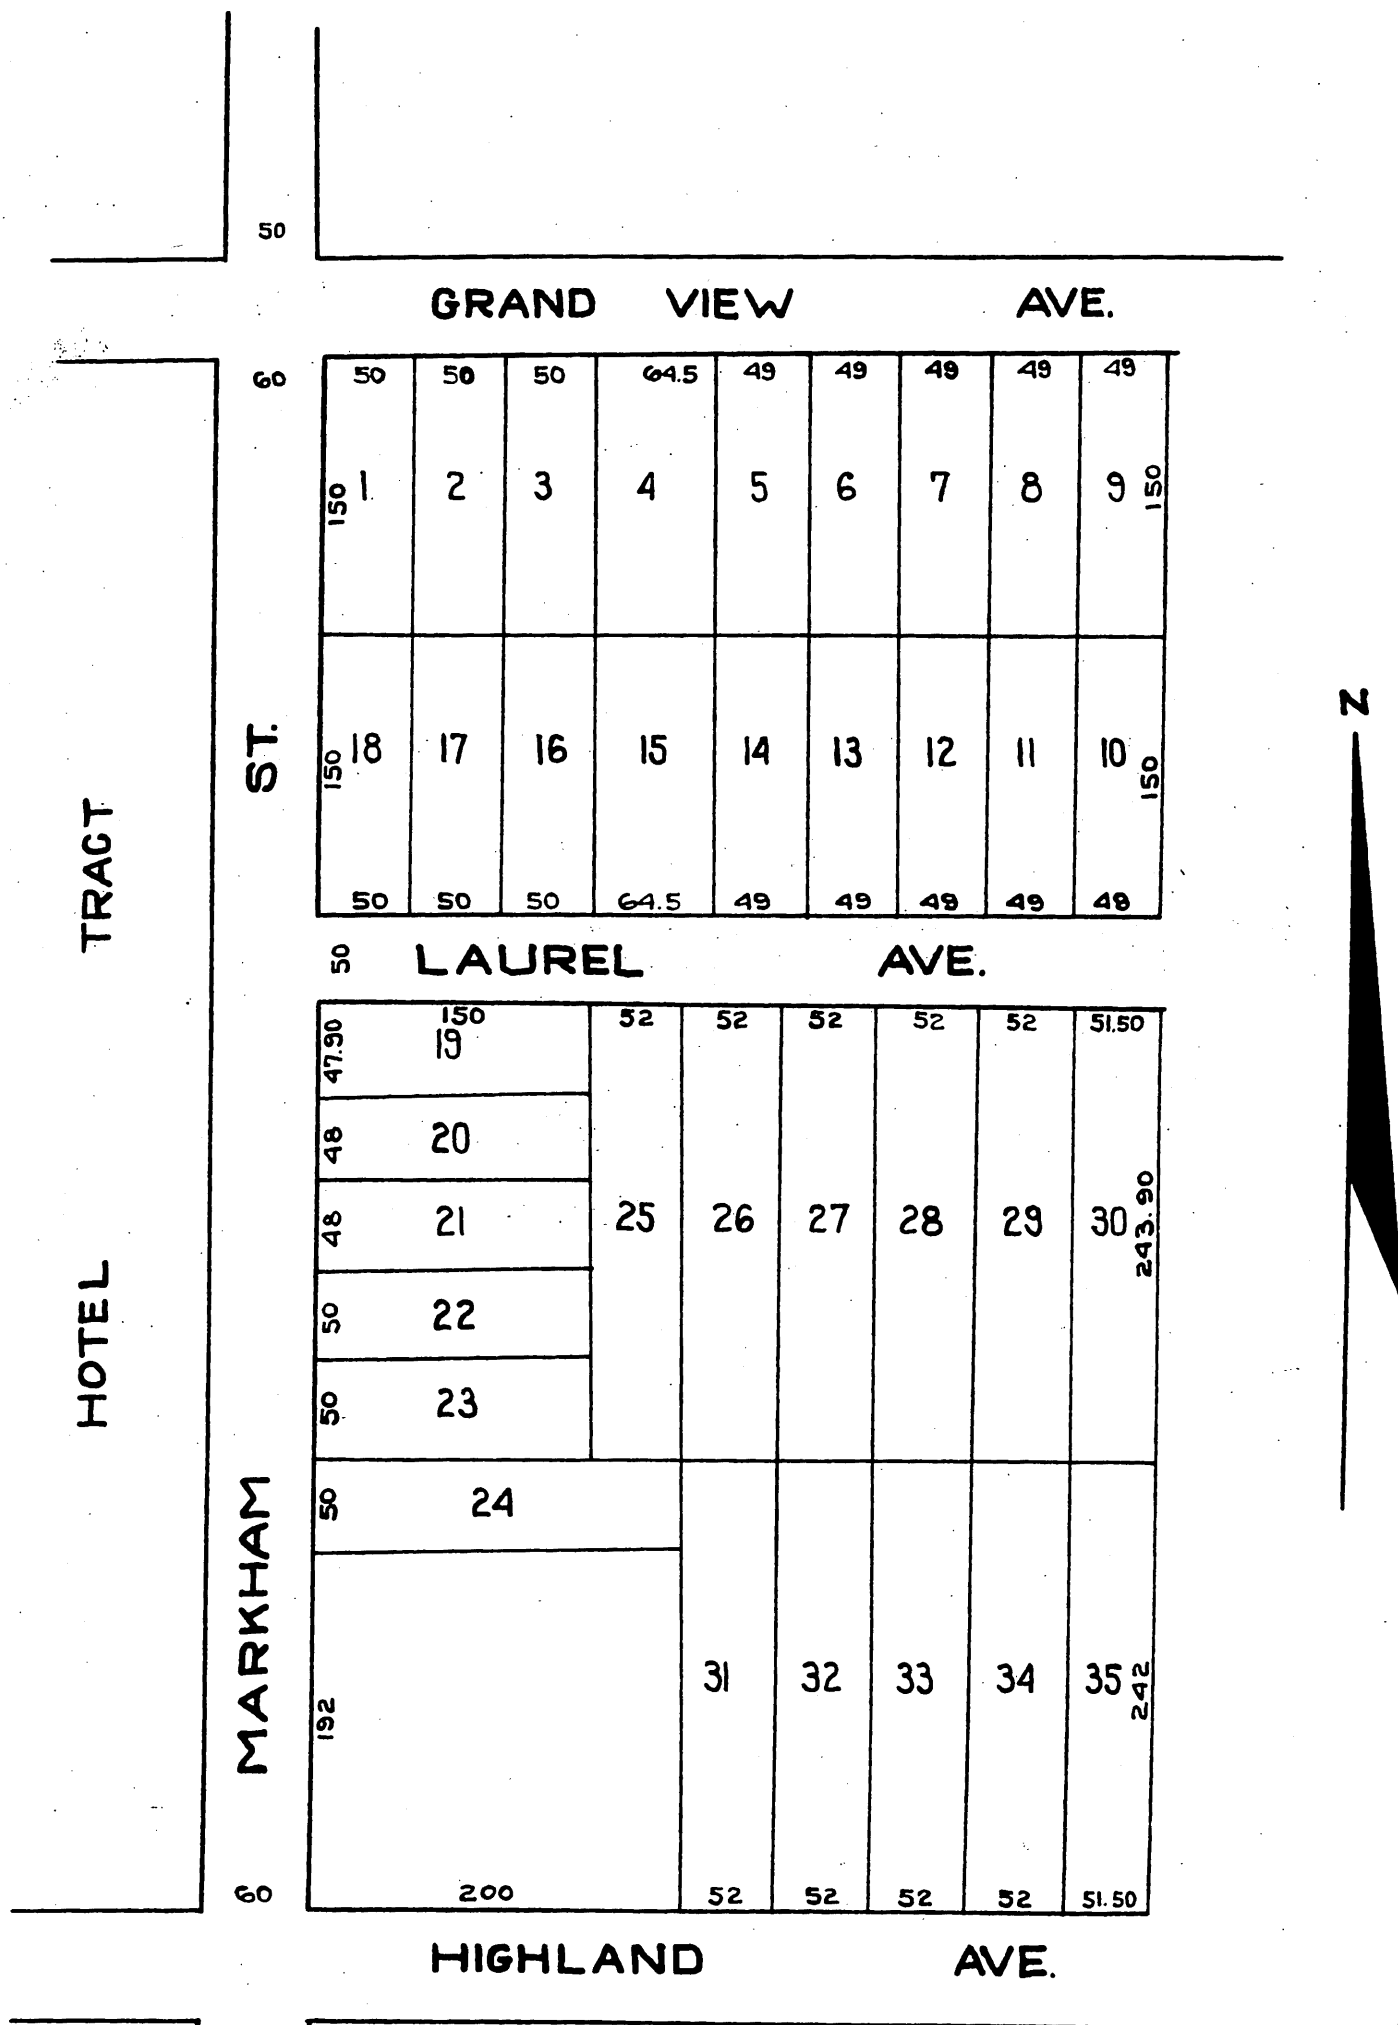

MAP OF

EXCELSIOR TRACT

A SUBDIVISION OF THE N.E. COR. OF
OF LOT 16 SIERRA MADRE
TRACT, SIERRA MADRE, CALIF

J. A. OSGOOD SURVEYOR
JULY 8, 1887

SCALE 1"=100'

RECORDED NOV. 25, 1887 AT 2:25 P.M.
AT REQUEST OF F.M. RANDOLPH