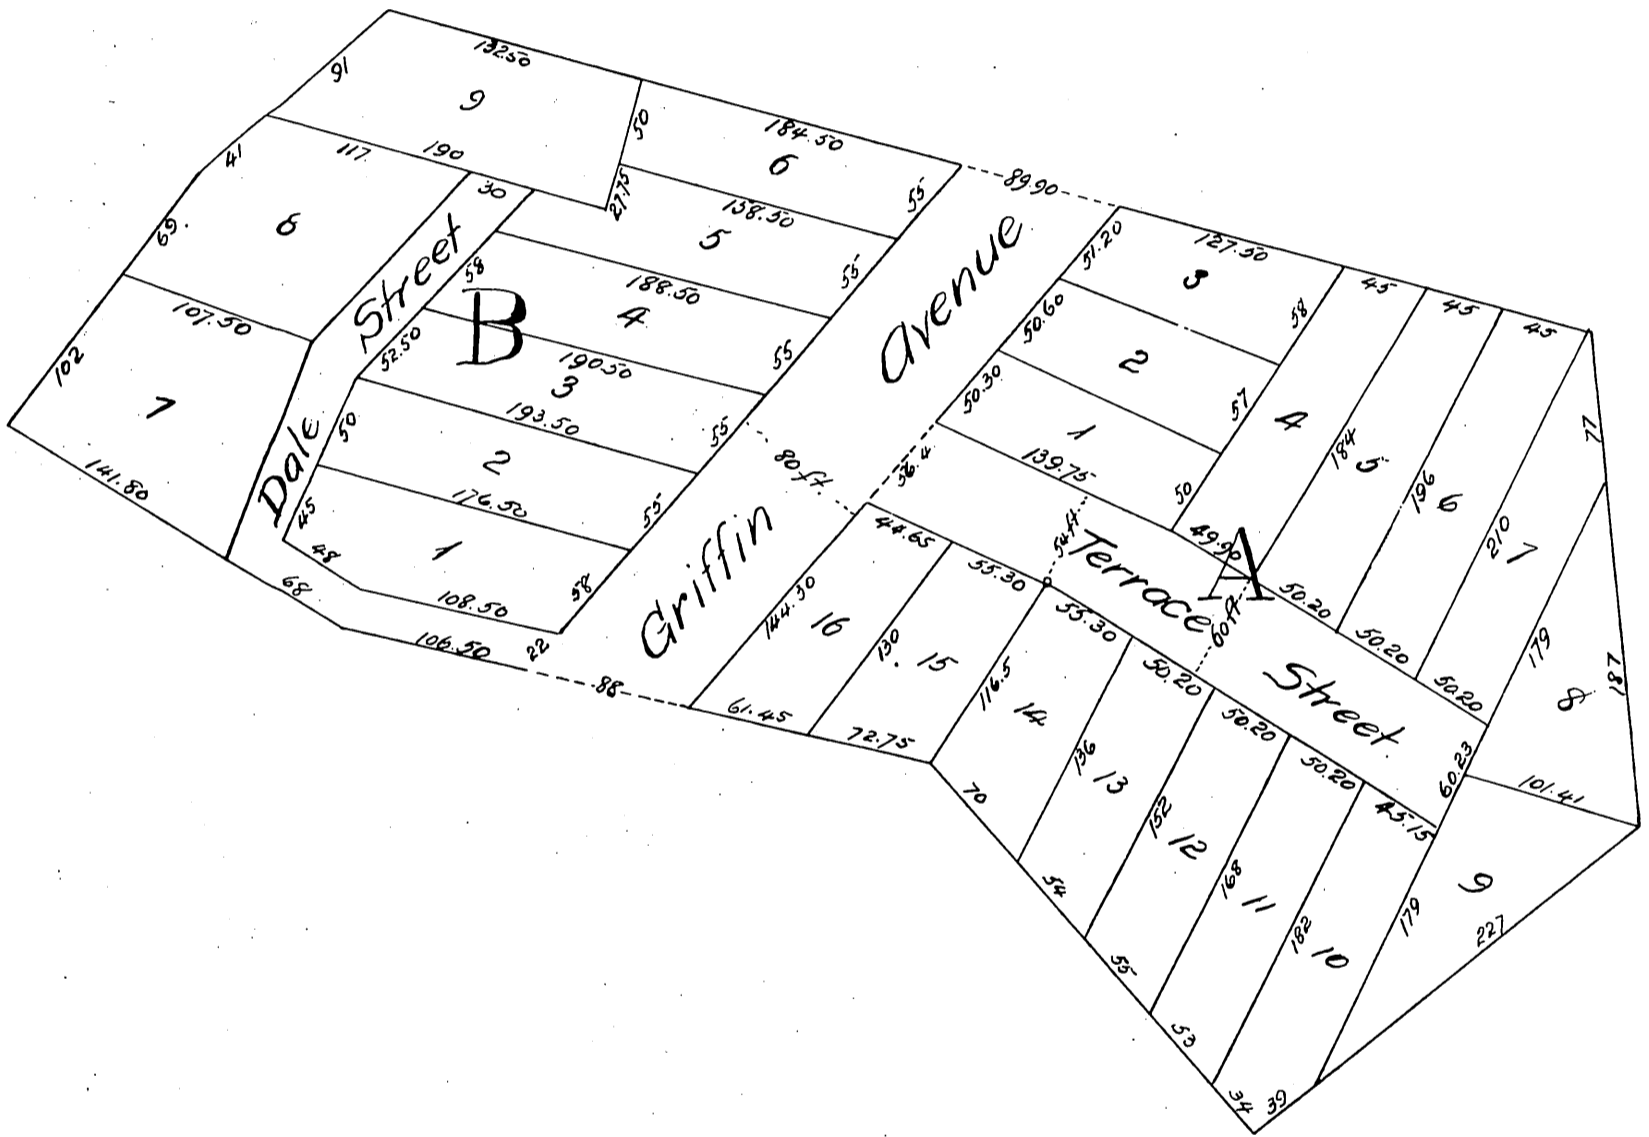

Amended  
Map  
of  
Terrace Villa Tract.

A full, true and correct copy of the original  
recorded Dec. 6, 1887 at 4 min. past 1 P.M.  
at request of T.J. Moore

Frank A. Gibson County Recorder.  
by George Bugbee, Deputy.